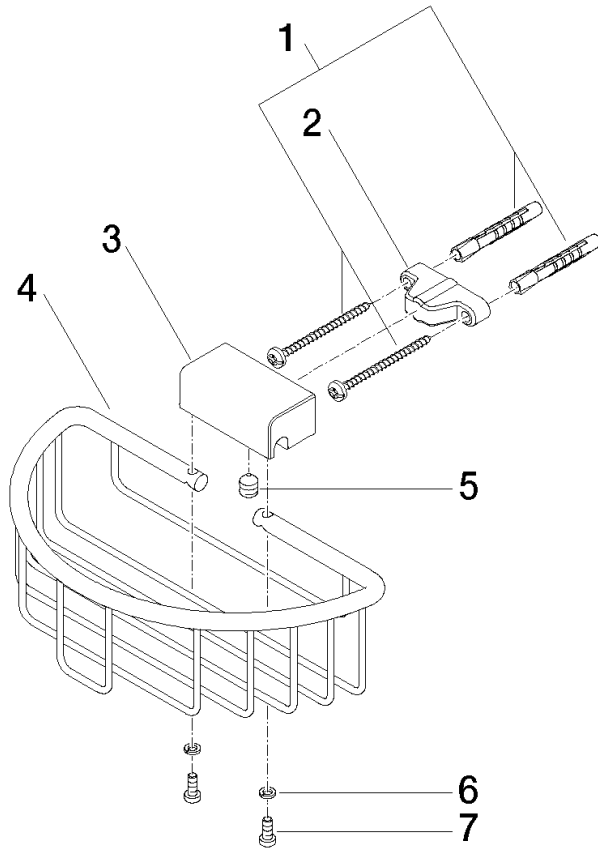

Shower basket for wall mounting - Chrome

MADISON

83 290 970

- width 200mm
- height 70 mm
- 115mm projection

Fits: MADISON, MEM, TARA, CL.1, LISSÉ,
VAIA, META, CYO

	Chrome	83 290 970-00
	Brushed Platinum	83 290 970-06
	Platinum	83 290 970-08
	Durabress (23kt Gold)	83 290 970-09
	Dark Chrome	83 290 970-19
	Light Gold	83 290 970-26
	Brushed Light Gold	83 290 970-27
	Brushed Durabress (23kt Gold)	83 290 970-28
	Matte Black	83 290 970-33
	Brushed Bronze	83 290 970-42
	Brushed Champagne (22kt Gold)	83 290 970-46
	Champagne (22kt Gold)	83 290 970-47
	Brushed Chrome	83 290 970-93
	Brushed Dark Platinum	83 290 970-99

Shower basket for wall mounting - Chrome

MADISON

83 290 970

mm [inches]

83 290 970

Product version from 10/1/2023

Parts for other
finishes can be found
here: Brushed
Platinum

Shower basket for wall mounting - Chrome

MADISON

83 290 970

Spare parts list

Product version from 10/1/2023

No.	Item Number	Name	Quantity used	Delivery time
	05 30 31 025 00 90	fixing set	9	2