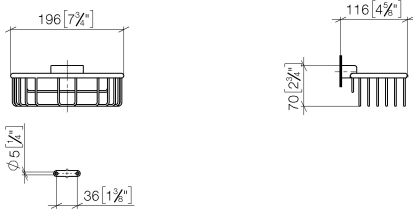

Shower basket for wall mounting - Chrome

MADISON

83 290 970

- width 200mm
- height 70 mm
- 115mm projection

Fits: MADISON, MEM, TARA, CL.1, LISSÉ,
VAIA, META, CYO

	Chrome	83 290 970-00
	Brushed Platinum	83 290 970-06
	Platinum	83 290 970-08
	Durabress (23kt Gold)	83 290 970-09
	Dark Chrome	83 290 970-19
	Light Gold	83 290 970-26
	Brushed Light Gold	83 290 970-27
	Brushed Durabress (23kt Gold)	83 290 970-28
	Matte Black	83 290 970-33
	Brushed Bronze	83 290 970-42
	Brushed Champagne (22kt Gold)	83 290 970-46
	Champagne (22kt Gold)	83 290 970-47
	Brushed Chrome	83 290 970-93
	Brushed Dark Platinum	83 290 970-99

Shower basket for wall mounting - Chrome

MADISON

83 290 970

mm [inches]

83 290 970

Product version from 10/1/2023

Parts for other
finishes can be found
here: Brushed
Platinum

Shower basket for wall mounting - Chrome

MADISON

83 290 970

Spare parts list

Product version from 10/1/2023

No.	Item Number	Name	Quantity used	Delivery time
	05 30 31 025 00 90	fixing set	9	2