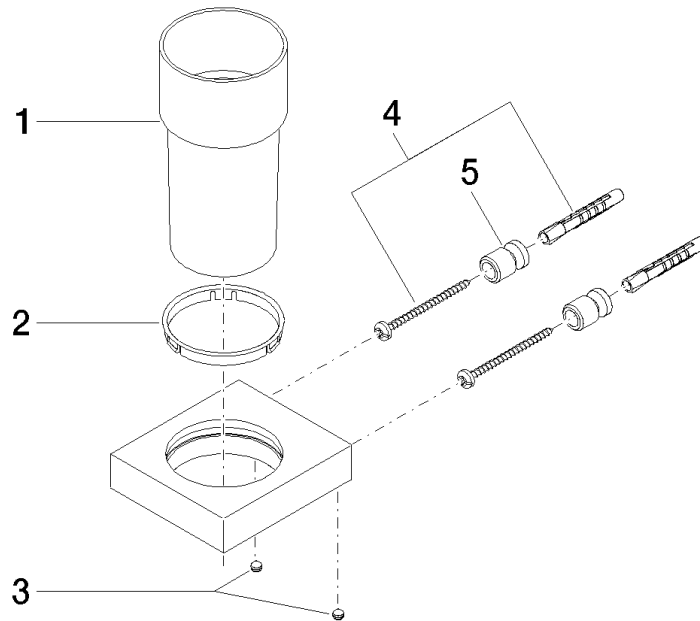

Tumbler holder wall model - Brushed Platinum

MEM

83 400 780

- crystal glass
- width 75mm
- height 118 mm
- 85mm projection

Fits: MEM, CL.1, CYO

	Brushed Platinum	83 400 780-06
	Chrome	83 400 780-00
	Platinum	83 400 780-08
	Dark Chrome	83 400 780-19
	Brushed Durabronze (23kt Gold)	83 400 780-28
	Brushed Champagne (22kt Gold)	83 400 780-46
	Champagne (22kt Gold)	83 400 780-47
	Brushed Dark Platinum	83 400 780-99

83 400 780

mm [inches]

83 400 780

Parts for other finishes can be found here: [Chrome](#)

Spare parts list

No.	Item Number	Name	Quantity used	Delivery time
1	90 90 00 008 00 84	glass	1	2
2	08 28 10 500 91	ring	1	2
3	09 31 11 148 90	pin	2	2
4	05 17 20 726 02 90	fixing set	2	2
5	08 17 20 726 90	holder	2	2