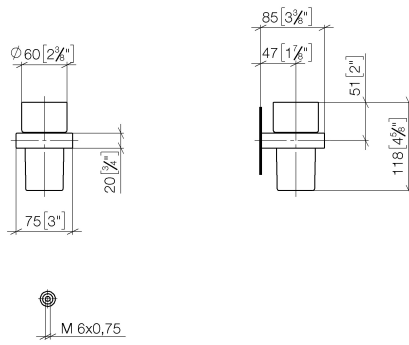

Tumbler holder wall model - Brushed Platinum

MEM

83 400 780

- crystal glass
- width 75mm
- height 118 mm
- 85mm projection

Fits: MEM, CL.1, CYO

	Brushed Platinum	83 400 780-06
	Chrome	83 400 780-00
	Platinum	83 400 780-08
	Dark Chrome	83 400 780-19
	Brushed Durabronze (23kt Gold)	83 400 780-28
	Brushed Champagne (22kt Gold)	83 400 780-46
	Champagne (22kt Gold)	83 400 780-47
	Brushed Dark Platinum	83 400 780-99

83 400 780

mm [inches]

83 400 780

Parts for other finishes can be found here: [Chrome](#)

Spare parts list

No.	Item Number	Name	Quantity used	Delivery time
1	90 90 00 008 00 84	glass	1	2
2	08 28 10 500 91	ring	1	2
3	09 31 11 148 90	pin	2	2
4	05 17 20 726 02 90	fixing set	2	2
5	08 17 20 726 90	holder	2	2