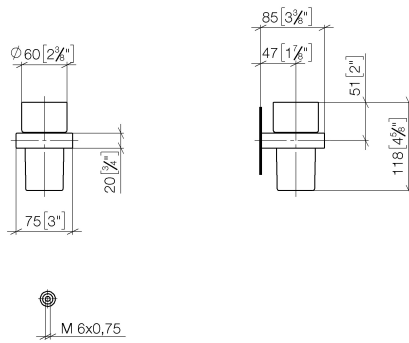

Tumbler holder wall model - Brushed Champagne (22kt Gold)

MEM

83 400 780

- crystal glass
- width 75mm
- height 118 mm
- 85mm projection

Fits: MEM, CL.1, CYO

	Brushed Champagne (22kt Gold)	83 400 780-46
	Chrome	83 400 780-00
	Brushed Platinum	83 400 780-06
	Platinum	83 400 780-08
	Dark Chrome	83 400 780-19
	Brushed Durabronze (23kt Gold)	83 400 780-28
	Champagne (22kt Gold)	83 400 780-47
	Brushed Dark Platinum	83 400 780-99

83 400 780

mm [inches]

83 400 780

Parts for other finishes can be found here: [Chrome](#)

Spare parts list

No.	Item Number	Name	Quantity used	Delivery time
1	90 90 00 008 00 84	glass	1	2
2	08 28 10 500 91	ring	1	2
3	09 31 11 148 90	pin	2	2
4	05 17 20 726 02 90	fixing set	2	2
5	08 17 20 726 90	holder	2	2