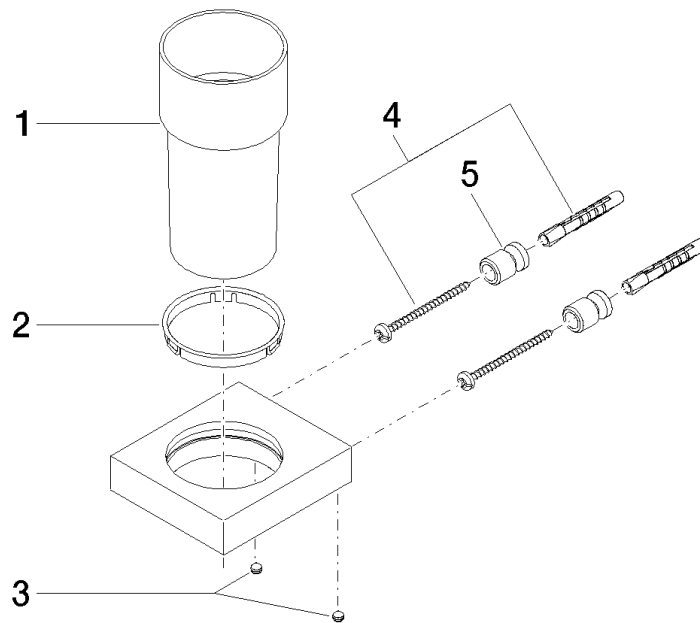

Tumbler holder wall model - Brushed Dark Platinum

MEM

83 400 780

- crystal glass
- width 75mm
- height 118 mm
- 85mm projection

Fits: MEM, CL.1, CYO

| | | |
|---|--------------------------------|---------------|
|  | Brushed Dark Platinum | 83 400 780-99 |
|  | Chrome | 83 400 780-00 |
|  | Brushed Platinum | 83 400 780-06 |
|  | Platinum | 83 400 780-08 |
|  | Dark Chrome | 83 400 780-19 |
|  | Brushed Durabronze (23kt Gold) | 83 400 780-28 |
|  | Brushed Champagne (22kt Gold) | 83 400 780-46 |
|  | Champagne (22kt Gold) | 83 400 780-47 |

83 400 780

mm [inches]

83 400 780

Parts for other finishes can be found here: [Chrome](#)

Spare parts list

| No. | Item Number | Name | Quantity used | Delivery time |
|-----|--------------------|------------|---------------|---------------|
| 1 | 90 90 00 008 00 84 | glass | 1 | 2 |
| 2 | 08 28 10 500 91 | ring | 1 | 2 |
| 3 | 09 31 11 148 90 | pin | 2 | 2 |
| 4 | 05 17 20 726 02 90 | fixing set | 2 | 2 |
| 5 | 08 17 20 726 90 | holder | 2 | 2 |