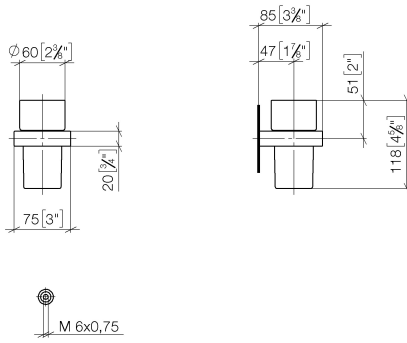

Tumbler holder wall model - Brushed Dark Platinum

MEM

83 400 780

- crystal glass
- width 75mm
- height 118 mm
- 85mm projection

Fits: MEM, CL.1, CYO

| | | |
|---|--------------------------------|---------------|
|  | Brushed Dark Platinum | 83 400 780-99 |
|  | Chrome | 83 400 780-00 |
|  | Brushed Platinum | 83 400 780-06 |
|  | Platinum | 83 400 780-08 |
|  | Dark Chrome | 83 400 780-19 |
|  | Brushed Durabronze (23kt Gold) | 83 400 780-28 |
|  | Brushed Champagne (22kt Gold) | 83 400 780-46 |
|  | Champagne (22kt Gold) | 83 400 780-47 |

83 400 780

mm [inches]

83 400 780

Parts for other finishes can be found here: [Chrome](#)

Spare parts list

| No. | Item Number | Name | Quantity used | Delivery time |
|-----|--------------------|------------|---------------|---------------|
| 1 | 90 90 00 008 00 84 | glass | 1 | 2 |
| 2 | 08 28 10 500 91 | ring | 1 | 2 |
| 3 | 09 31 11 148 90 | pin | 2 | 2 |
| 4 | 05 17 20 726 02 90 | fixing set | 2 | 2 |
| 5 | 08 17 20 726 90 | holder | 2 | 2 |