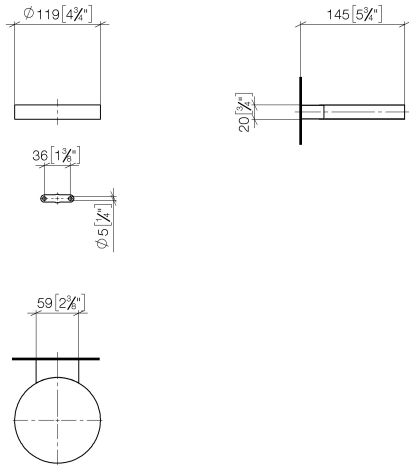

Soap dish wall model - Durabronz (23kt Gold)

83 410 979 Product version from 10/1/2023

- width 120mm
- height 20 mm
- 145mm projection

	Durabronz (23kt Gold)	83 410 979-09
	Chrome	83 410 979-00
	Brushed Platinum	83 410 979-06
	Platinum	83 410 979-08
	Dark Chrome	83 410 979-19
	Light Gold	83 410 979-26
	Brushed Light Gold	83 410 979-27
	Brushed Durabronz (23kt Gold)	83 410 979-28
	Matte Black	83 410 979-33
	Brushed Bronze	83 410 979-42
	Brushed Champagne (22kt Gold)	83 410 979-46
	Champagne (22kt Gold)	83 410 979-47
	Brushed Chrome	83 410 979-93
	Brushed Dark Platinum	83 410 979-99

Soap dish wall model - Durabronz (23kt Gold)

83 410 979 Product version from 10/1/2023

mm [inches]

Soap dish wall model - Durabronz (23kt Gold)

83 410 979 Product version from 10/1/2023

Parts for other finishes can be found here: [Chrome](#)

Spare parts list

No.	Item Number	Name	Quantity used	Delivery time
1	08 17 97 570-09	dish	1	40
2	09 31 11 002 90	pin	1	2
3	08 17 30 502-09	holder	1	40
4	09 30 30 080 90	screw	2	2
5	05 30 31 025 00 90	fixing set	1	2
6	09 17 20 030 90	holder	1	2