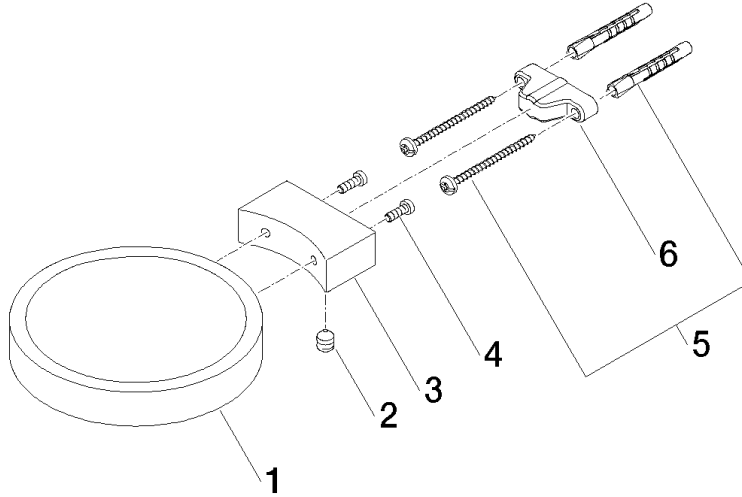

Soap dish wall model - Durabronz (23kt Gold)

83 410 979 Product version from 10/1/2023

- width 120mm
- height 20 mm
- 145mm projection

	Durabronz (23kt Gold)	83 410 979-09
	Chrome	83 410 979-00
	Brushed Platinum	83 410 979-06
	Platinum	83 410 979-08
	Dark Chrome	83 410 979-19
	Light Gold	83 410 979-26
	Brushed Light Gold	83 410 979-27
	Brushed Durabronz (23kt Gold)	83 410 979-28
	Matte Black	83 410 979-33
	Brushed Bronze	83 410 979-42
	Brushed Champagne (22kt Gold)	83 410 979-46
	Champagne (22kt Gold)	83 410 979-47
	Brushed Chrome	83 410 979-93
	Brushed Dark Platinum	83 410 979-99

Soap dish wall model - Durabronz (23kt Gold)

83 410 979 Product version from 10/1/2023

mm [inches]

Soap dish wall model - Durabronz (23kt Gold)

83 410 979 Product version from 10/1/2023

Parts for other finishes can be found here: [Chrome](#)

Spare parts list

No.	Item Number	Name	Quantity used	Delivery time
1	08 17 97 570-09	dish	1	40
2	09 31 11 002 90	pin	1	2
3	08 17 30 502-09	holder	1	40
4	09 30 30 080 90	screw	2	2
5	05 30 31 025 00 90	fixing set	1	2
6	09 17 20 030 90	holder	1	2