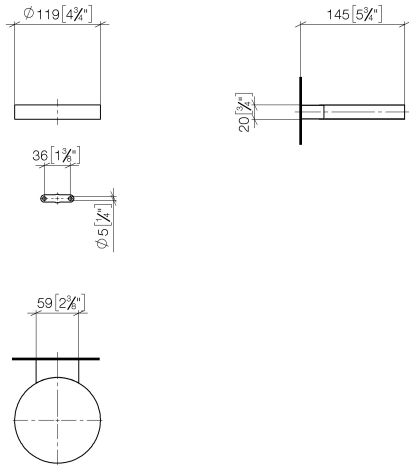

Soap dish wall model - Dark Chrome

83 410 979

- width 120mm
- height 20 mm
- 145mm projection

	Dark Chrome	83 410 979-19
	Chrome	83 410 979-00
	Brushed Platinum	83 410 979-06
	Platinum	83 410 979-08
	Durabress (23kt Gold)	83 410 979-09
	Light Gold	83 410 979-26
	Brushed Light Gold	83 410 979-27
	Brushed Durabress (23kt Gold)	83 410 979-28
	Matte Black	83 410 979-33
	Brushed Bronze	83 410 979-42
	Brushed Champagne (22kt Gold)	83 410 979-46
	Champagne (22kt Gold)	83 410 979-47
	Brushed Chrome	83 410 979-93
	Brushed Dark Platinum	83 410 979-99

Soap dish wall model - Dark Chrome

83 410 979

mm [inches]

Soap dish wall model - Dark Chrome

83 410 979

Parts for other
finishes can be found
here: [Chrome](#)