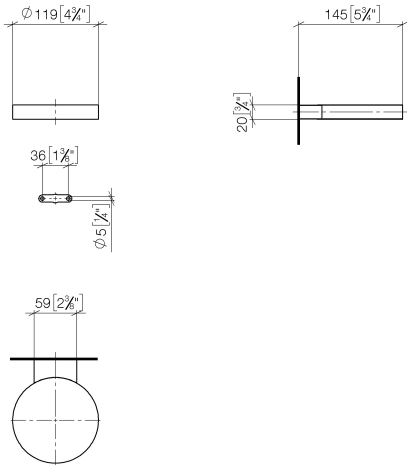

Soap dish wall model - Champagne (22kt Gold)

83 410 979 Product version from 10/1/2023

- width 120mm
- height 20 mm
- 145mm projection

	Champagne (22kt Gold)	83 410 979-47
	Chrome	83 410 979-00
	Brushed Platinum	83 410 979-06
	Platinum	83 410 979-08
	Durabrand (23kt Gold)	83 410 979-09
	Dark Chrome	83 410 979-19
	Light Gold	83 410 979-26
	Brushed Light Gold	83 410 979-27
	Brushed Durabrand (23kt Gold)	83 410 979-28
	Matte Black	83 410 979-33
	Brushed Bronze	83 410 979-42
	Brushed Champagne (22kt Gold)	83 410 979-46
	Brushed Chrome	83 410 979-93
	Brushed Dark Platinum	83 410 979-99

Soap dish wall model - Champagne (22kt Gold)

83 410 979 Product version from 10/1/2023

mm [inches]

Soap dish wall model - Champagne (22kt Gold)

83 410 979 Product version from 10/1/2023

Parts for other finishes can be found here: [Chrome](#)

Spare parts list

No.	Item Number	Name	Quantity used	Delivery time
1	08 17 97 570-47	dish	1	30
2	09 31 11 002 90	pin	1	2
3	08 17 30 502-47	holder	1	30
4	09 30 30 080 90	screw	2	2
5	05 30 31 025 00 90	fixing set	1	2
6	09 17 20 030 90	holder	1	2