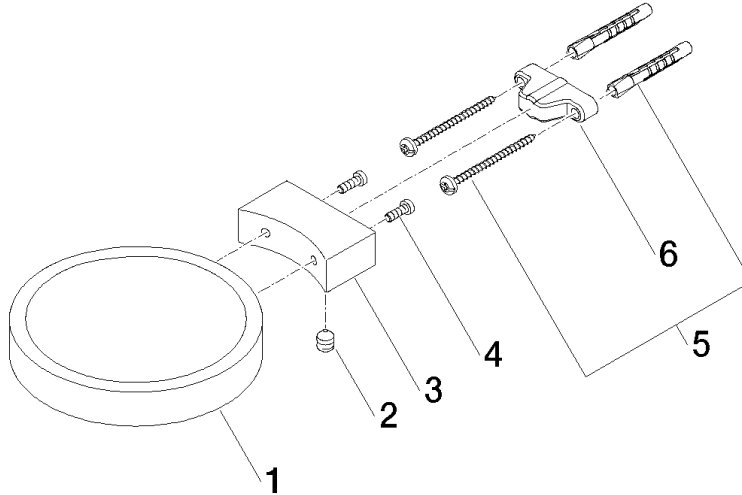

Soap dish wall model - Champagne (22kt Gold)

83 410 979 Product version from 10/1/2023

- width 120mm
- height 20 mm
- 145mm projection

	Champagne (22kt Gold)	83 410 979-47
	Chrome	83 410 979-00
	Brushed Platinum	83 410 979-06
	Platinum	83 410 979-08
	Durabrand (23kt Gold)	83 410 979-09
	Dark Chrome	83 410 979-19
	Light Gold	83 410 979-26
	Brushed Light Gold	83 410 979-27
	Brushed Durabrand (23kt Gold)	83 410 979-28
	Matte Black	83 410 979-33
	Brushed Bronze	83 410 979-42
	Brushed Champagne (22kt Gold)	83 410 979-46
	Brushed Chrome	83 410 979-93
	Brushed Dark Platinum	83 410 979-99

Soap dish wall model - Champagne (22kt Gold)

83 410 979 Product version from 10/1/2023

mm [inches]

Soap dish wall model - Champagne (22kt Gold)

83 410 979 Product version from 10/1/2023

Parts for other finishes can be found here: [Chrome](#)

Spare parts list

No.	Item Number	Name	Quantity used	Delivery time
1	08 17 97 570-47	dish	1	30
2	09 31 11 002 90	pin	1	2
3	08 17 30 502-47	holder	1	30
4	09 30 30 080 90	screw	2	2
5	05 30 31 025 00 90	fixing set	1	2
6	09 17 20 030 90	holder	1	2