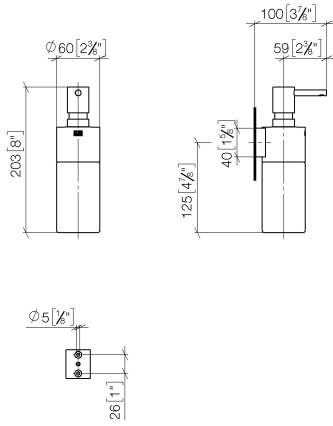

Dispenser wall model - Chrome

MADISON

83 435 970

- bottle made of crystal glass, matt
- width 60mm
- height 200 mm
- 250 ml bottle
- 96mm projection

Fits: MADISON, MEM, TARA, CL.1, LISSÉ,
VAIA, META, CYO

	Chrome	83 435 970-00
	Brushed Platinum	83 435 970-06
	Platinum	83 435 970-08
	Dark Chrome	83 435 970-19
	Light Gold	83 435 970-26
	Brushed Light Gold	83 435 970-27
	Brushed Durabronze (23kt Gold)	83 435 970-28
	Matte Black	83 435 970-33
	Brushed Bronze	83 435 970-42
	Brushed Champagne (22kt Gold)	83 435 970-46
	Champagne (22kt Gold)	83 435 970-47
	Brushed Chrome	83 435 970-93
	Brushed Dark Platinum	83 435 970-99

83 435 970

mm [inches]

83 435 970

Product version from 10/1/2023

Parts for other
finishes can be found
here: Brushed
Platinum

Dispenser wall model - Chrome

MADISON

83 435 970

Spare parts list

Product version from 10/1/2023

No.	Item Number	Name	Quantity used	Delivery time
	90 10 10 535 00-00	dispenser	6	10