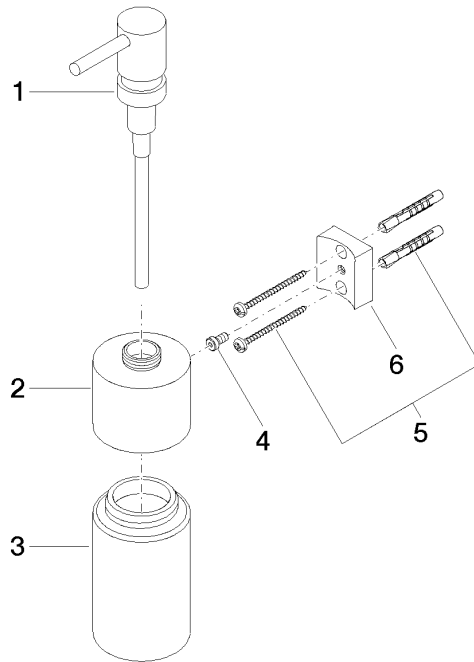

## Dispenser wall model - Brushed Champagne (22kt Gold)

83 435 970 Product version from 10/1/2023

- bottle made of crystal glass, matt
- width 60mm
- height 200 mm
- 250 ml bottle
- 96mm projection

	Brushed Champagne (22kt Gold)	83 435 970-46
	Chrome	83 435 970-00
	Brushed Platinum	83 435 970-06
	Platinum	83 435 970-08
	Dark Chrome	83 435 970-19
	Light Gold	83 435 970-26
	Brushed Light Gold	83 435 970-27
	Brushed Durabrass (23kt Gold)	83 435 970-28
	Matte Black	83 435 970-33
	Brushed Bronze	83 435 970-42
	Champagne (22kt Gold)	83 435 970-47
	Brushed Chrome	83 435 970-93
	Brushed Dark Platinum	83 435 970-99

## Dispenser wall model - Brushed Champagne (22kt Gold)

83 435 970 Product version from 10/1/2023

mm [inches]

## Dispenser wall model - Brushed Champagne (22kt Gold)

83 435 970 Product version from 10/1/2023

Parts for other finishes can be found here: [Chrome](#)

### Spare parts list

No.	Item Number	Name	Quantity used	Delivery time
1	90 10 10 535 00-46	dispenser	1	50
2	90 10 10 525 00-46	base	1	30
3	90 90 04 001 00 82	glass	1	2
4	09 30 30 093 90	screw	1	2
5	05 30 31 025 00 90	fixing set	1	2
6	08 10 10 530-46	holder	1	30