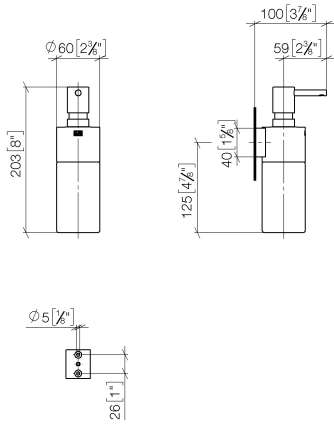

## Dispenser wall model - Brushed Champagne (22kt Gold)

83 435 970 Product version from 10/1/2023

- bottle made of crystal glass, matt
- width 60mm
- height 200 mm
- 250 ml bottle
- 96mm projection

	Brushed Champagne (22kt Gold)	83 435 970-46
	Chrome	83 435 970-00
	Brushed Platinum	83 435 970-06
	Platinum	83 435 970-08
	Dark Chrome	83 435 970-19
	Light Gold	83 435 970-26
	Brushed Light Gold	83 435 970-27
	Brushed Durabrass (23kt Gold)	83 435 970-28
	Matte Black	83 435 970-33
	Brushed Bronze	83 435 970-42
	Champagne (22kt Gold)	83 435 970-47
	Brushed Chrome	83 435 970-93
	Brushed Dark Platinum	83 435 970-99

## Dispenser wall model - Brushed Champagne (22kt Gold)

83 435 970 Product version from 10/1/2023

mm [inches]

### Spare parts list

No.	Item Number	Name	Quantity used	Delivery time
1	90 10 10 535 00-46	dispenser	1	50
2	90 10 10 525 00-46	base	1	30
3	90 90 04 001 00 82	glass	1	2
4	09 30 30 093 90	screw	1	2
5	05 30 31 025 00 90	fixing set	1	2
6	08 10 10 530-46	holder	1	30