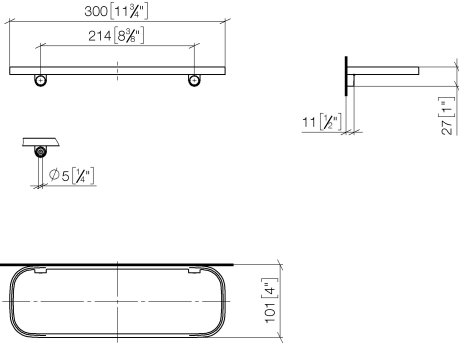

Shelf wall model - Brushed Platinum

83 482 970 Product version from 10/1/2023

- width 300mm
- height 26 mm
- 100mm projection
- without grid element

	Brushed Platinum	83 482 970-06
	Chrome	83 482 970-00
	Platinum	83 482 970-08
	Dark Chrome	83 482 970-19
	Light Gold	83 482 970-26
	Brushed Light Gold	83 482 970-27
	Brushed Durabronze (23kt Gold)	83 482 970-28
	Matte Black	83 482 970-33
	Brushed Bronze	83 482 970-42
	Brushed Champagne (22kt Gold)	83 482 970-46
	Champagne (22kt Gold)	83 482 970-47
	Brushed Chrome	83 482 970-93
	Brushed Dark Platinum	83 482 970-99

Required miscellaneous

Grid element - Taupe 82 482 970-53
 •plastic grid elements

Shelf wall model - Brushed Platinum

83 482 970 Product version from 10/1/2023

mm [inches]

Shelf wall model - Brushed Platinum