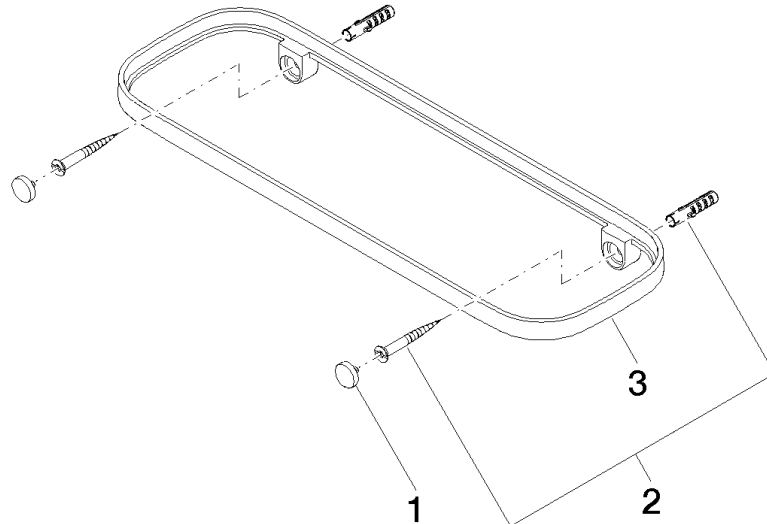

Shelf wall model - Brushed Platinum

83 482 970 Product version from 10/1/2023

Parts for other finishes can be found here: [Chrome](#)

Spare parts list

No.	Item Number	Name	Quantity used	Delivery time
1	90 30 30 520 00-06	set	1	10
2	05 30 31 002 00 90	fixing set	1	2
3	08 17 97 578-06	holder	1	10