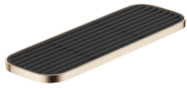

Shelf wall model - Brushed Light Gold

83 482 970 Product version from 10/1/2023

- width 300mm
- height 26 mm
- 100mm projection
- without grid element

	Brushed Light Gold	83 482 970-27
	Chrome	83 482 970-00
	Brushed Platinum	83 482 970-06
	Platinum	83 482 970-08
	Dark Chrome	83 482 970-19
	Light Gold	83 482 970-26
	Brushed Durabronze (23kt Gold)	83 482 970-28
	Matte Black	83 482 970-33
	Brushed Bronze	83 482 970-42
	Brushed Champagne (22kt Gold)	83 482 970-46
	Champagne (22kt Gold)	83 482 970-47
	Brushed Chrome	83 482 970-93
	Brushed Dark Platinum	83 482 970-99

Shelf wall model - Brushed Light Gold

83 482 970 Product version from 10/1/2023

mm [inches]

Shelf wall model - Brushed Light Gold

83 482 970 Product version from 10/1/2023

Parts for other finishes can be found here: [Chrome](#)