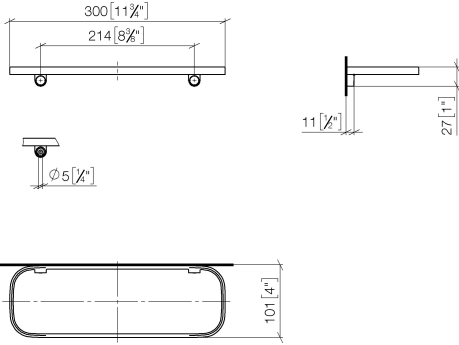

Shelf wall model - Brushed Light Gold

83 482 970 Product version from 10/1/2023

- width 300mm
- height 26 mm
- 100mm projection
- without grid element

	Brushed Light Gold	83 482 970-27
	Chrome	83 482 970-00
	Brushed Platinum	83 482 970-06
	Platinum	83 482 970-08
	Dark Chrome	83 482 970-19
	Light Gold	83 482 970-26
	Brushed Durabronze (23kt Gold)	83 482 970-28
	Matte Black	83 482 970-33
	Brushed Bronze	83 482 970-42
	Brushed Champagne (22kt Gold)	83 482 970-46
	Champagne (22kt Gold)	83 482 970-47
	Brushed Chrome	83 482 970-93
	Brushed Dark Platinum	83 482 970-99

Shelf wall model - Brushed Light Gold

83 482 970 Product version from 10/1/2023

mm [inches]

Shelf wall model - Brushed Light Gold

83 482 970 Product version from 10/1/2023

Parts for other finishes can be found here: [Chrome](#)

Spare parts list

No.	Item Number	Name	Quantity used	Delivery time
1	90 30 30 520 00-27	set	1	30
2	05 30 31 002 00 90	fixing set	1	2
3	08 17 97 578-27	holder	1	60