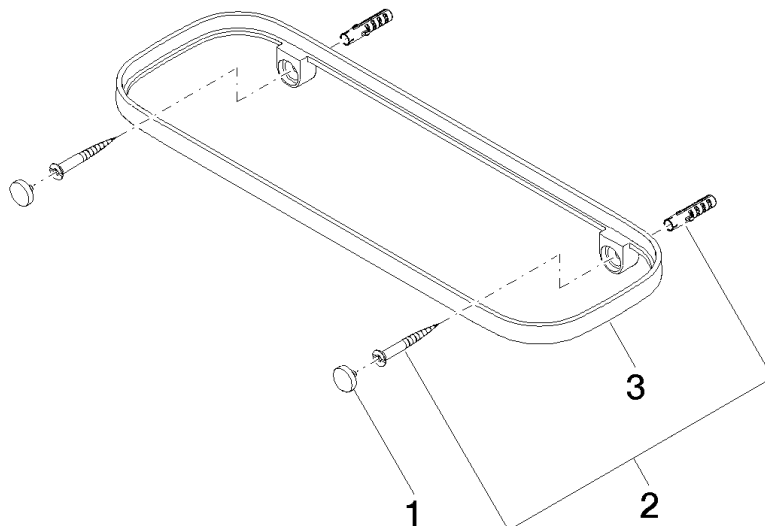

Shelf wall model - Brushed Light Gold

83 482 970 Product version from 10/1/2023

- width 300mm
- height 26 mm
- 100mm projection
- without grid element

	Brushed Light Gold	83 482 970-27
	Chrome	83 482 970-00
	Brushed Platinum	83 482 970-06
	Platinum	83 482 970-08
	Dark Chrome	83 482 970-19
	Light Gold	83 482 970-26
	Brushed Durabronze (23kt Gold)	83 482 970-28
	Matte Black	83 482 970-33
	Brushed Bronze	83 482 970-42
	Brushed Champagne (22kt Gold)	83 482 970-46
	Champagne (22kt Gold)	83 482 970-47
	Brushed Chrome	83 482 970-93
	Brushed Dark Platinum	83 482 970-99

Shelf wall model - Brushed Light Gold

83 482 970 Product version from 10/1/2023

mm [inches]

Shelf wall model - Brushed Light Gold

83 482 970 Product version from 10/1/2023

Parts for other finishes can be found here: [Chrome](#)

Spare parts list

No.	Item Number	Name	Quantity used	Delivery time
1	90 30 30 520 00-27	set	1	30
2	05 30 31 002 00 90	fixing set	1	2
3	08 17 97 578-27	holder	1	60