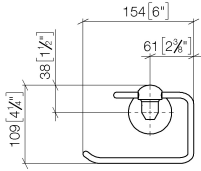

**MADISON Tissue holder without cover - Chrome**

MADISON

83 500 361

- width 145mm
- height 120 mm
- 95mm projection

	Chrome	83 500 361-00
	Brushed Platinum	83 500 361-06
	Platinum	83 500 361-08
	Durabress (23kt Gold)	83 500 361-09
	Brushed Durabress (23kt Gold)	83 500 361-28
	Brushed Dark Platinum	83 500 361-99

83 500 361

mm [inches]

83 500 361

**Product version from 7/3/2016**

Parts for other  
finishes can be found  
here: Brushed  
Platinum

MADISON Tissue holder without cover - Chrome

MADISON

83 500 361