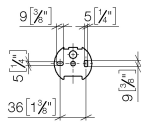

**MADISON Tissue holder without cover - Chrome**

MADISON

83 500 361

- width 145mm
- height 120 mm
- 95mm projection

	Chrome	83 500 361-00
	Brushed Platinum	83 500 361-06
	Platinum	83 500 361-08
	Durabress (23kt Gold)	83 500 361-09
	Brushed Durabress (23kt Gold)	83 500 361-28
	Brushed Dark Platinum	83 500 361-99

83 500 361

mm [inches]

83 500 361

**Product version from 7/3/2016**

Parts for other  
finishes can be found  
here: Brushed  
Platinum

MADISON Tissue holder without cover - Chrome

MADISON

83 500 361