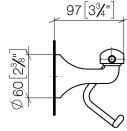

**MADISON Tissue holder without cover - Chrome**

MADISON

83 500 361

- width 145mm
- height 120 mm
- 95mm projection

	Chrome	83 500 361-00
	Brushed Platinum	83 500 361-06
	Platinum	83 500 361-08
	Durabress (23kt Gold)	83 500 361-09
	Brushed Durabress (23kt Gold)	83 500 361-28
	Brushed Dark Platinum	83 500 361-99

83 500 361

mm [inches]

83 500 361

**Product version from 7/3/2016**

Parts for other  
finishes can be found  
here: Brushed  
Platinum

MADISON Tissue holder without cover - Chrome

MADISON

83 500 361