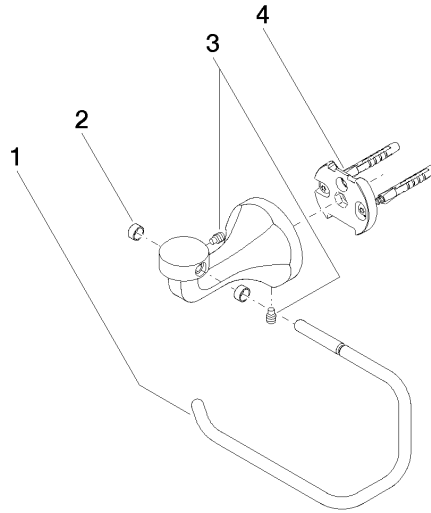

83 500 361

mm [inches]

83 500 361

**Product version from 7/3/2016**

Parts for other  
finishes can be found  
here: Brushed  
Platinum

MADISON Tissue holder without cover - Chrome

MADISON

83 500 361

**Spare parts list**

**Product version from 7/3/2016**

No.	Item Number	Name	Quantity used	Delivery time
	08 18 70 501-00	bow	6	10