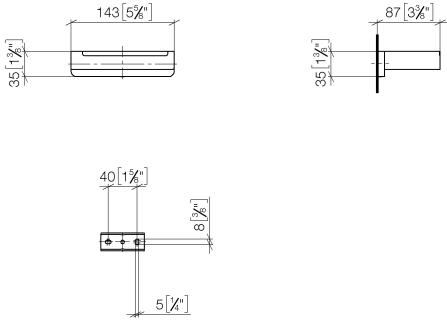

LULU Tissue holder without cover - Chrome

LULU

83 500 710

- width 140mm
- height 35 mm
- 87mm projection

	Chrome	83 500 710-00
	Brushed Platinum	83 500 710-06

83 500 710

mm [inches]

83 500 710

## LULU Tissue holder without cover - Chrome

LULU

83 500 710

### Spare parts list

No.	Item Number	Name	Quantity used	Delivery time
	05 17 20 718 00 90	fixing set	5	2