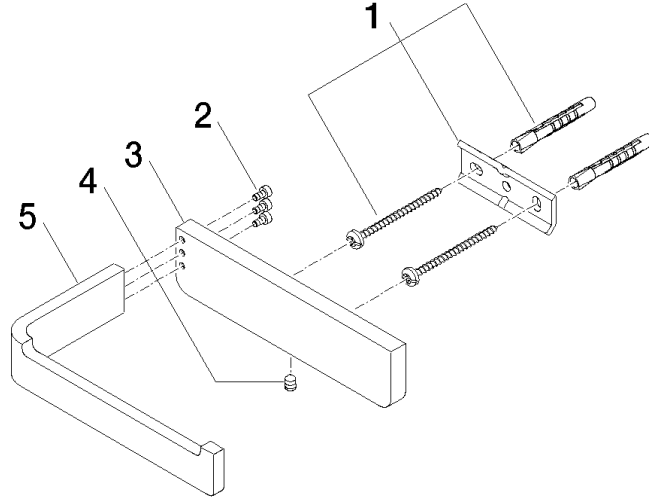

LULU Tissue holder without cover - Chrome

LULU

83 500 710

- width 140mm
- height 35 mm
- 87mm projection

	Chrome	83 500 710-00
	Brushed Platinum	83 500 710-06

83 500 710

mm [inches]

83 500 710

## LULU Tissue holder without cover - Chrome

LULU

83 500 710

### Spare parts list

No.	Item Number	Name	Quantity used	Delivery time
	05 17 20 718 00 90	fixing set	5	2