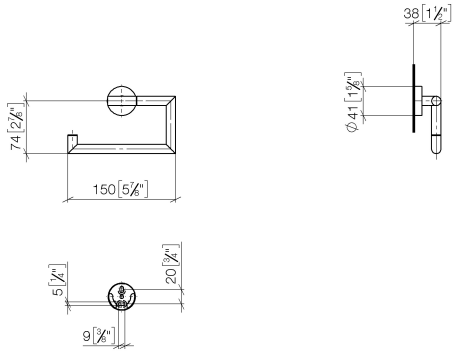

Tissue holder without cover - Dark Chrome

83 500 979

- width 150mm
- height 95 mm
- rosette Ø 40 mm
- 40mm projection

	Dark Chrome	83 500 979-19
	Chrome	83 500 979-00
	Brushed Platinum	83 500 979-06
	Light Gold	83 500 979-26
	Brushed Light Gold	83 500 979-27
	Matte Black	83 500 979-33
	Brushed Bronze	83 500 979-42
	Brushed Champagne (22kt Gold)	83 500 979-46
	Champagne (22kt Gold)	83 500 979-47
	Brushed Chrome	83 500 979-93
	Brushed Dark Platinum	83 500 979-99

Tissue holder without cover - Dark Chrome

83 500 979

mm [inches]

Tissue holder without cover - Dark Chrome

83 500 979

Parts for other
finishes can be found
here: [Chrome](#)