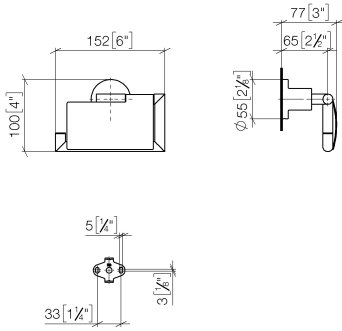

## TARA Tissue holder with cover - Chrome

83 510 892 Product version from 4/1/2024

- width 152mm
- height 100 mm
- rosette Ø 55 mm
- 77mm projection

	Chrome	83 510 892-00
	Brushed Platinum	83 510 892-06
	Platinum	83 510 892-08
	Dark Chrome	83 510 892-19
	Brushed Durabronze (23kt Gold)	83 510 892-28
	Matte Black	83 510 892-33
	Brushed Bronze	83 510 892-42
	Brushed Champagne (22kt Gold)	83 510 892-46
	Champagne (22kt Gold)	83 510 892-47
	Brushed Chrome	83 510 892-93
	Brushed Dark Platinum	83 510 892-99

## TARA Tissue holder with cover - Chrome

83 510 892 Product version from 4/1/2024

mm [inches]

## TARA Tissue holder with cover - Chrome

83 510 892 Product version from 4/1/2024

Parts for other finishes can be found here: [Brushed](#)  
[Platinum](#)

### Spare parts list

No.	Item Number	Name	Quantity used	Delivery time
1	05 17 20 739 00 90	fixing set	1	2
2	09 30 30 071 90	screw	1	2
3	09 30 11 046 90	disc	1	2
4	08 17 89 505-00	holder	1	10
5	04 31 11 113 00 90	pin	1	2
6	05 17 89 553 00-00	holder	1	10
7	90 31 11 038 00 90	pin	2	2
8	08 11 02 514-00	lid	1	10
9	90 28 22 641 00-00	holder	1	10