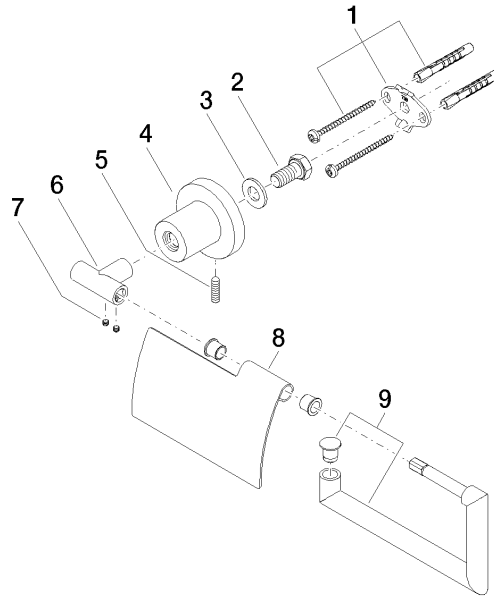

## TARA Tissue holder with cover - Chrome

83 510 892 Product version from 4/1/2024

- width 152mm
- height 100 mm
- rosette Ø 55 mm
- 77mm projection

	Chrome	83 510 892-00
	Brushed Platinum	83 510 892-06
	Platinum	83 510 892-08
	Dark Chrome	83 510 892-19
	Brushed Durabronze (23kt Gold)	83 510 892-28
	Matte Black	83 510 892-33
	Brushed Bronze	83 510 892-42
	Brushed Champagne (22kt Gold)	83 510 892-46
	Champagne (22kt Gold)	83 510 892-47
	Brushed Chrome	83 510 892-93
	Brushed Dark Platinum	83 510 892-99

## TARA Tissue holder with cover - Chrome

83 510 892 Product version from 4/1/2024

mm [inches]

## TARA Tissue holder with cover - Chrome

83 510 892 Product version from 4/1/2024

Parts for other finishes can be found here: [Brushed](#)  
[Platinum](#)

### Spare parts list

No.	Item Number	Name	Quantity used	Delivery time
1	05 17 20 739 00 90	fixing set	1	2
2	09 30 30 071 90	screw	1	2
3	09 30 11 046 90	disc	1	2
4	08 17 89 505-00	holder	1	10
5	04 31 11 113 00 90	pin	1	2
6	05 17 89 553 00-00	holder	1	10
7	90 31 11 038 00 90	pin	2	2
8	08 11 02 514-00	lid	1	10
9	90 28 22 641 00-00	holder	1	10