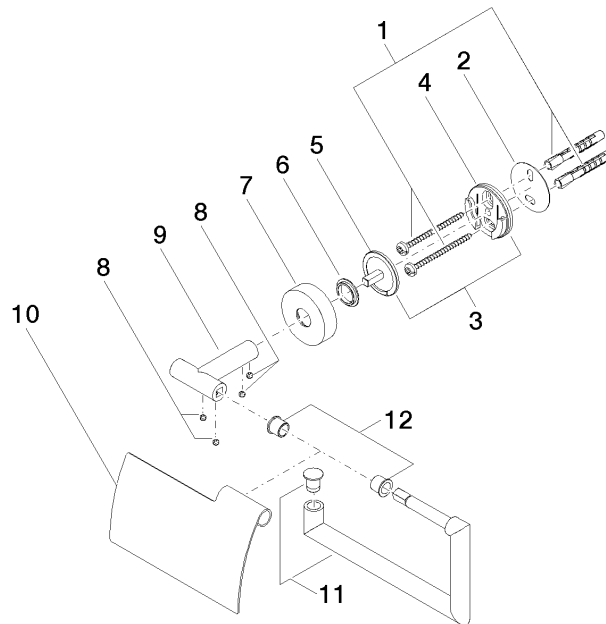

Tissue holder with cover - Brushed Light Gold

83 510 979 Product version from 7/1/2023

- width 150mm
- height 95 mm
- rosette Ø 40 mm
- 40mm projection

	Brushed Light Gold	83 510 979-27
	Chrome	83 510 979-00
	Brushed Platinum	83 510 979-06
	Dark Chrome	83 510 979-19
	Light Gold	83 510 979-26
	Matte Black	83 510 979-33
	Brushed Bronze	83 510 979-42
	Brushed Champagne (22kt Gold)	83 510 979-46
	Champagne (22kt Gold)	83 510 979-47
	Brushed Chrome	83 510 979-93
	Brushed Dark Platinum	83 510 979-99

Tissue holder with cover - Brushed Light Gold

83 510 979 Product version from 7/1/2023

mm [inches]

Tissue holder with cover - Brushed Light Gold

83 510 979 Product version from 7/1/2023

Parts for other finishes can be found here: [Chrome](#)

Spare parts list

No.	Item Number	Name	Quantity used	Delivery time
1	05 30 31 025 00 90	fixing set	1	2
2	05 30 11 519 00 90	disc	1	2
3	05 17 97 501 01 90	fixing set	1	2
4	08 17 97 501 07	holder	1	2
5	08 17 97 559 90	holder	1	2
6	08 30 11 516 90	ring	1	2
7	08 27 97 500-27	rosette	1	60
8	90 31 11 038 00 90	pin	4	2
9	05 17 97 562 01-27	holder	1	60
10	08 11 02 514-27	lid	1	60
11	90 28 22 628 00-27	holder	1	30
12	08 18 40 501 90	sleeve	1	2