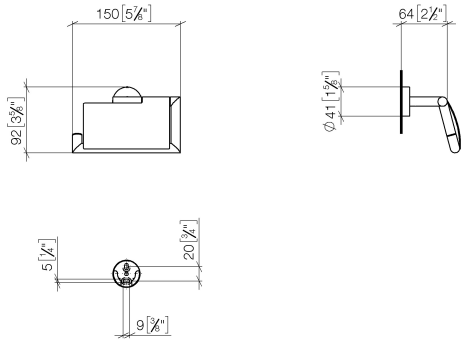

Tissue holder with cover - Brushed Light Gold

83 510 979 Product version from 7/1/2023

- width 150mm
- height 95 mm
- rosette Ø 40 mm
- 40mm projection

	Brushed Light Gold	83 510 979-27
	Chrome	83 510 979-00
	Brushed Platinum	83 510 979-06
	Dark Chrome	83 510 979-19
	Light Gold	83 510 979-26
	Matte Black	83 510 979-33
	Brushed Bronze	83 510 979-42
	Brushed Champagne (22kt Gold)	83 510 979-46
	Champagne (22kt Gold)	83 510 979-47
	Brushed Chrome	83 510 979-93
	Brushed Dark Platinum	83 510 979-99

Tissue holder with cover - Brushed Light Gold

83 510 979 Product version from 7/1/2023

mm [inches]

Tissue holder with cover - Brushed Light Gold

83 510 979 Product version from 7/1/2023

Parts for other finishes can be found here: [Chrome](#)

Spare parts list

No.	Item Number	Name	Quantity used	Delivery time
1	05 30 31 025 00 90	fixing set	1	2
2	05 30 11 519 00 90	disc	1	2
3	05 17 97 501 01 90	fixing set	1	2
4	08 17 97 501 07	holder	1	2
5	08 17 97 559 90	holder	1	2
6	08 30 11 516 90	ring	1	2
7	08 27 97 500-27	rosette	1	60
8	90 31 11 038 00 90	pin	4	2
9	05 17 97 562 01-27	holder	1	60
10	08 11 02 514-27	lid	1	60
11	90 28 22 628 00-27	holder	1	30
12	08 18 40 501 90	sleeve	1	2