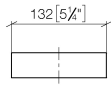

## Reserve tissue holder - Dark Chrome

83 590 780

- width 132mm
- height 35 mm
- 116mm projection

	Dark Chrome	83 590 780-19
	Chrome	83 590 780-00
	Brushed Platinum	83 590 780-06
	Platinum	83 590 780-08
	Brushed Durabronze (23kt Gold)	83 590 780-28
	Brushed Champagne (22kt Gold)	83 590 780-46
	Champagne (22kt Gold)	83 590 780-47
	Brushed Dark Platinum	83 590 780-99

## Reserve tissue holder - Dark Chrome

---

83 590 780

mm [inches]