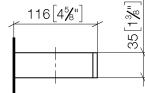

## Reserve tissue holder - Dark Chrome

83 590 780

- width 132mm
- height 35 mm
- 116mm projection

	Dark Chrome	83 590 780-19
	Chrome	83 590 780-00
	Brushed Platinum	83 590 780-06
	Platinum	83 590 780-08
	Brushed Durabronze (23kt Gold)	83 590 780-28
	Brushed Champagne (22kt Gold)	83 590 780-46
	Champagne (22kt Gold)	83 590 780-47
	Brushed Dark Platinum	83 590 780-99

## Reserve tissue holder - Dark Chrome

---

83 590 780

mm [inches]