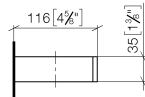

Reserve tissue holder - Brushed Dark Platinum

83 590 780

- width 132mm
- height 35 mm
- 116mm projection

	Brushed Dark Platinum	83 590 780-99
	Chrome	83 590 780-00
	Brushed Platinum	83 590 780-06
	Platinum	83 590 780-08
	Dark Chrome	83 590 780-19
	Brushed Durabronze (23kt Gold)	83 590 780-28
	Brushed Champagne (22kt Gold)	83 590 780-46
	Champagne (22kt Gold)	83 590 780-47

Reserve tissue holder - Brushed Dark Platinum

83 590 780

mm [inches]

Reserve tissue holder - Brushed Dark Platinum

83 590 780

Parts for other finishes can be found here: [Chrome](#)

Spare parts list

No.	Item Number	Name	Quantity used	Delivery time
1	05 17 20 718 00 90	fixing set	1	2
2	90 31 11 112 00 90	pin	1	2