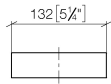

Reserve tissue holder - Brushed Dark Platinum

83 590 780

- width 132mm
- height 35 mm
- 116mm projection

	Brushed Dark Platinum	83 590 780-99
	Chrome	83 590 780-00
	Brushed Platinum	83 590 780-06
	Platinum	83 590 780-08
	Dark Chrome	83 590 780-19
	Brushed Durabronze (23kt Gold)	83 590 780-28
	Brushed Champagne (22kt Gold)	83 590 780-46
	Champagne (22kt Gold)	83 590 780-47

Reserve tissue holder - Brushed Dark Platinum

83 590 780

mm [inches]

Reserve tissue holder - Brushed Dark Platinum

83 590 780

Parts for other finishes can be found here: [Chrome](#)

Spare parts list

No.	Item Number	Name	Quantity used	Delivery time
1	05 17 20 718 00 90	fixing set	1	2
2	90 31 11 112 00 90	pin	1	2