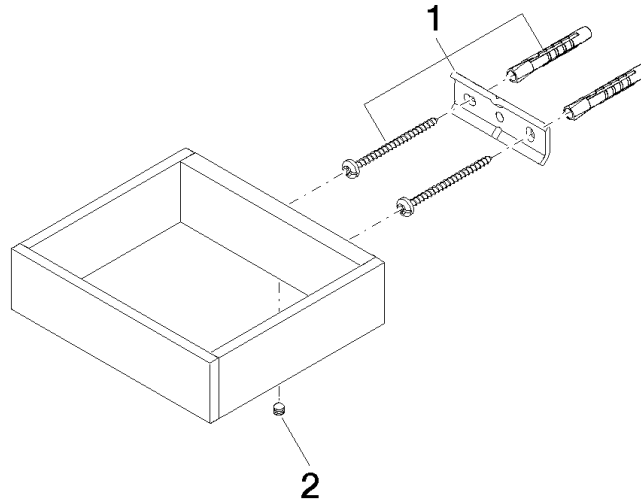

Reserve tissue holder - Brushed Dark Platinum

83 590 780

- width 132mm
- height 35 mm
- 116mm projection

	Brushed Dark Platinum	83 590 780-99
	Chrome	83 590 780-00
	Brushed Platinum	83 590 780-06
	Platinum	83 590 780-08
	Dark Chrome	83 590 780-19
	Brushed Durabronze (23kt Gold)	83 590 780-28
	Brushed Champagne (22kt Gold)	83 590 780-46
	Champagne (22kt Gold)	83 590 780-47

Reserve tissue holder - Brushed Dark Platinum

83 590 780

mm [inches]

Reserve tissue holder - Brushed Dark Platinum

83 590 780

Parts for other finishes can be found here: [Chrome](#)

Spare parts list

No.	Item Number	Name	Quantity used	Delivery time
1	05 17 20 718 00 90	fixing set	1	2
2	90 31 11 112 00 90	pin	1	2