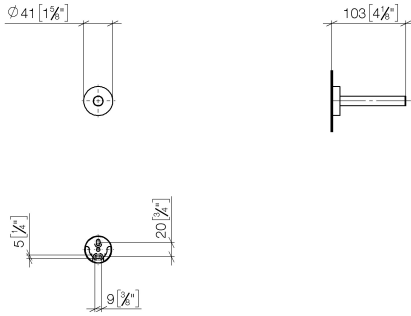

## Reserve tissue holder - Dark Chrome

83 590 979

- rosette Ø 40 mm
- 105mm projection

	Dark Chrome	83 590 979-19
	Chrome	83 590 979-00
	Brushed Platinum	83 590 979-06
	Light Gold	83 590 979-26
	Brushed Light Gold	83 590 979-27
	Matte Black	83 590 979-33
	Brushed Bronze	83 590 979-42
	Brushed Champagne (22kt Gold)	83 590 979-46
	Champagne (22kt Gold)	83 590 979-47
	Brushed Chrome	83 590 979-93
	Brushed Dark Platinum	83 590 979-99

## Reserve tissue holder - Dark Chrome

---

83 590 979

mm [inches]