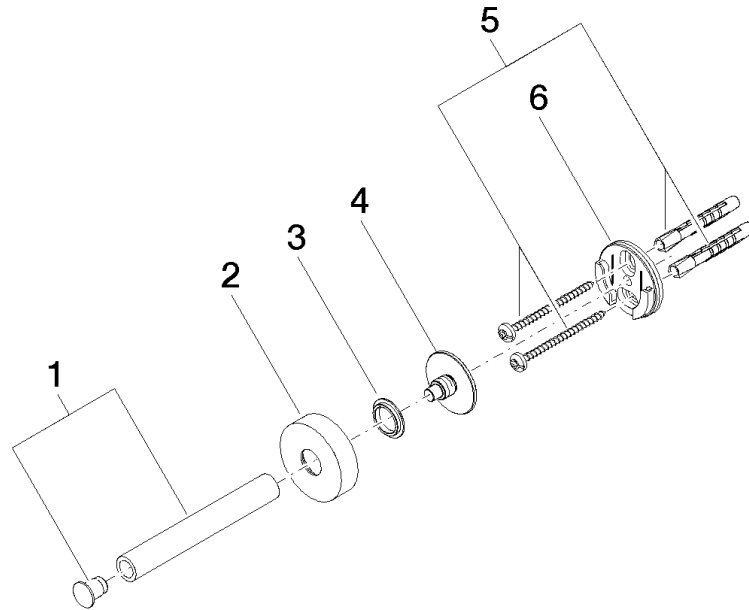

## Reserve tissue holder - Brushed Light Gold

83 590 979 Product version from 7/1/2023

- rosette Ø 40 mm
- 105mm projection

	Brushed Light Gold	83 590 979-27
	Chrome	83 590 979-00
	Brushed Platinum	83 590 979-06
	Dark Chrome	83 590 979-19
	Light Gold	83 590 979-26
	Matte Black	83 590 979-33
	Brushed Bronze	83 590 979-42
	Brushed Champagne (22kt Gold)	83 590 979-46
	Champagne (22kt Gold)	83 590 979-47
	Brushed Chrome	83 590 979-93
	Brushed Dark Platinum	83 590 979-99

## Reserve tissue holder - Brushed Light Gold

---

83 590 979 Product version from 7/1/2023

mm [inches]

## Reserve tissue holder - Brushed Light Gold

83 590 979 Product version from 7/1/2023

Parts for other finishes can be found here: [Chrome](#)

### Spare parts list

No.	Item Number	Name	Quantity used	Delivery time
1	90 17 97 567 00-27	holder	1	30
2	08 27 97 500-27	rosette	1	60
3	08 30 11 516 90	ring	1	2
4	08 17 97 560 90	holder	1	2
5	05 30 31 025 00 90	fixing set	1	2
6	08 17 97 501 07	holder	3	2