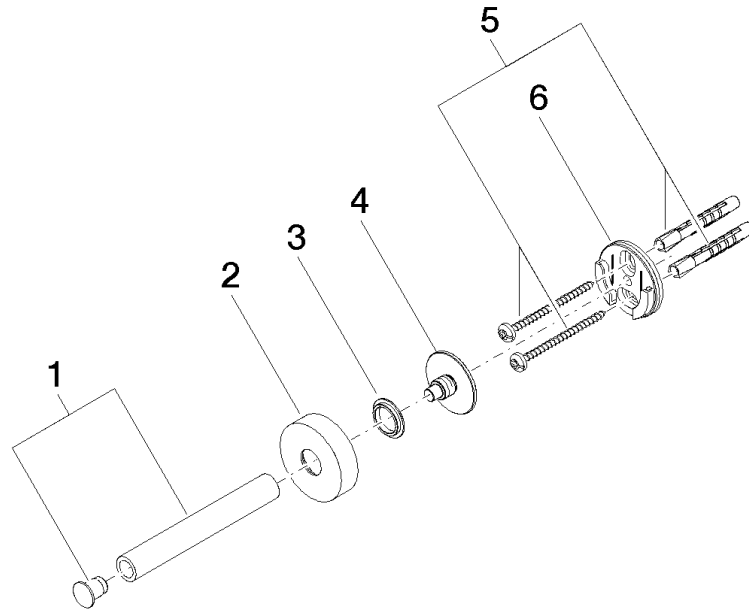

Reserve tissue holder - Matte Black

83 590 979 Product version from 7/1/2023

mm [inches]

Reserve tissue holder - Matte Black

83 590 979 Product version from 7/1/2023

Parts for other finishes can be found here: [Chrome](#)

Spare parts list

No.	Item Number	Name	Quantity used	Delivery time
1	90 17 97 567 00-33	holder	1	30
2	08 27 97 500-33	rosette	1	30
3	08 30 11 516 90	ring	1	2
4	08 17 97 560 90	holder	1	2
5	05 30 31 025 00 90	fixing set	1	2
6	08 17 97 501 07	holder	3	2