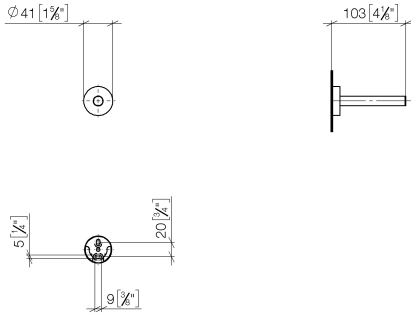

## Reserve tissue holder - Brushed Champagne (22kt Gold)

83 590 979 Product version from 7/1/2023

- rosette Ø 40 mm
- 105mm projection

	Brushed Champagne (22kt Gold)	83 590 979-46
	Chrome	83 590 979-00
	Brushed Platinum	83 590 979-06
	Dark Chrome	83 590 979-19
	Light Gold	83 590 979-26
	Brushed Light Gold	83 590 979-27
	Matte Black	83 590 979-33
	Brushed Bronze	83 590 979-42
	Champagne (22kt Gold)	83 590 979-47
	Brushed Chrome	83 590 979-93
	Brushed Dark Platinum	83 590 979-99

## Reserve tissue holder - Brushed Champagne (22kt Gold)

---

83 590 979 Product version from 7/1/2023

mm [inches]

**Reserve tissue holder - Brushed Champagne (22kt Gold)**

83 590 979 Product version from 7/1/2023

Parts for other finishes can be found here: [Chrome](#)

**Spare parts list**

No.	Item Number	Name	Quantity used	Delivery time
1	90 17 97 567 00-46	holder	1	30
2	08 27 97 500-46	rosette	1	30
3	08 30 11 516 90	ring	1	2
4	08 17 97 560 90	holder	1	2
5	05 30 31 025 00 90	fixing set	1	2
6	08 17 97 501 07	holder	3	2