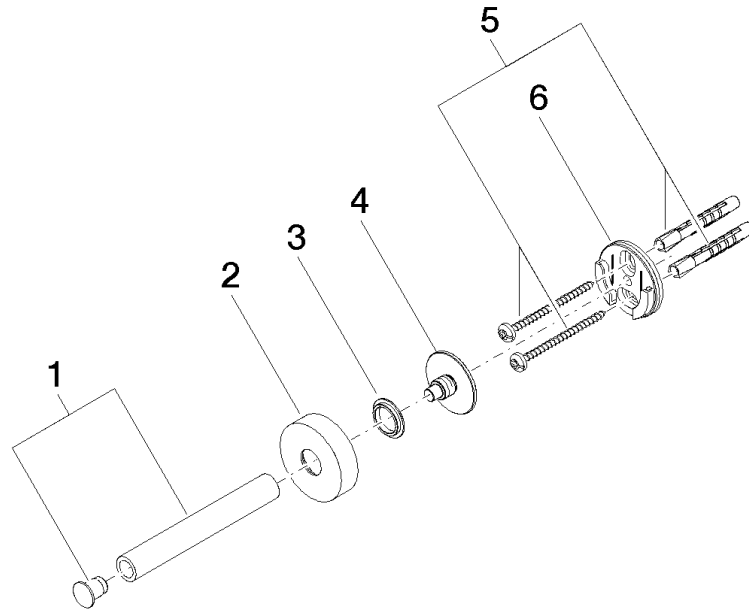

## Reserve tissue holder - Brushed Champagne (22kt Gold)

83 590 979 Product version from 7/1/2023

- rosette Ø 40 mm
- 105mm projection

	Brushed Champagne (22kt Gold)	83 590 979-46
	Chrome	83 590 979-00
	Brushed Platinum	83 590 979-06
	Dark Chrome	83 590 979-19
	Light Gold	83 590 979-26
	Brushed Light Gold	83 590 979-27
	Matte Black	83 590 979-33
	Brushed Bronze	83 590 979-42
	Champagne (22kt Gold)	83 590 979-47
	Brushed Chrome	83 590 979-93
	Brushed Dark Platinum	83 590 979-99

## Reserve tissue holder - Brushed Champagne (22kt Gold)

---

83 590 979 Product version from 7/1/2023

mm [inches]

**Reserve tissue holder - Brushed Champagne (22kt Gold)**

83 590 979 Product version from 7/1/2023

Parts for other finishes can be found here: [Chrome](#)

**Spare parts list**

No.	Item Number	Name	Quantity used	Delivery time
1	90 17 97 567 00-46	holder	1	30
2	08 27 97 500-46	rosette	1	30
3	08 30 11 516 90	ring	1	2
4	08 17 97 560 90	holder	1	2
5	05 30 31 025 00 90	fixing set	1	2
6	08 17 97 501 07	holder	3	2