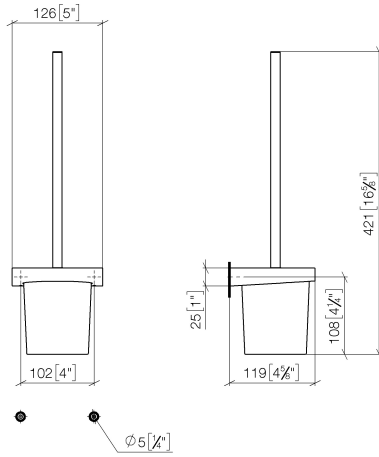

## EDITION PRO Toilet brush set wall model - Chrome

---

83 900 626

- crystal glass
- brush, matte black
- width 126mm
- height 421 mm
- 119mm projection

	Chrome	83 900 626-00
	Matte Black	83 900 626-33
	Brushed Chrome	83 900 626-93

# EDITION PRO Toilet brush set wall model - Chrome

83 900 626

mm [inches]

EDITION PRO Toilet brush set wall model - Chrome

83 900 626

Parts for other finishes can be found here: [Matte Black](#)

### Spare parts list

No.	Item Number	Name	Quantity used	Delivery time
	90 20 97 507 00-00	handle	8	10