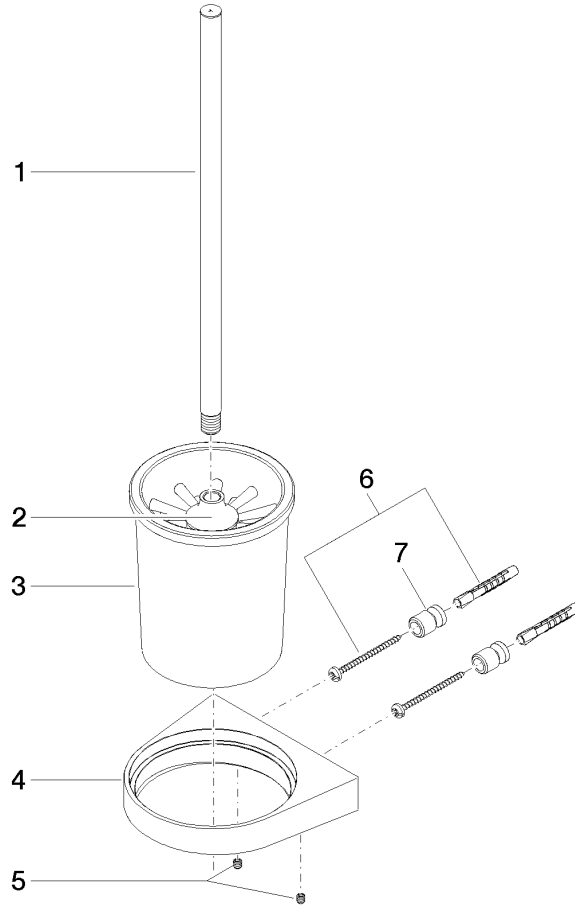

## EDITION PRO Toilet brush set wall model - Chrome

---

83 900 626

- crystal glass
- brush, matte black
- width 126mm
- height 421 mm
- 119mm projection

	Chrome	83 900 626-00
	Matte Black	83 900 626-33
	Brushed Chrome	83 900 626-93

# EDITION PRO Toilet brush set wall model - Chrome

83 900 626

mm [inches]

EDITION PRO Toilet brush set wall model - Chrome

83 900 626

Parts for other finishes can be found here: [Matte Black](#)

## EDITION PRO Toilet brush set wall model - Chrome

---

83 900 626

### Spare parts list

No.	Item Number	Name	Quantity used	Delivery time
	90 20 97 507 00-00	handle	8	10