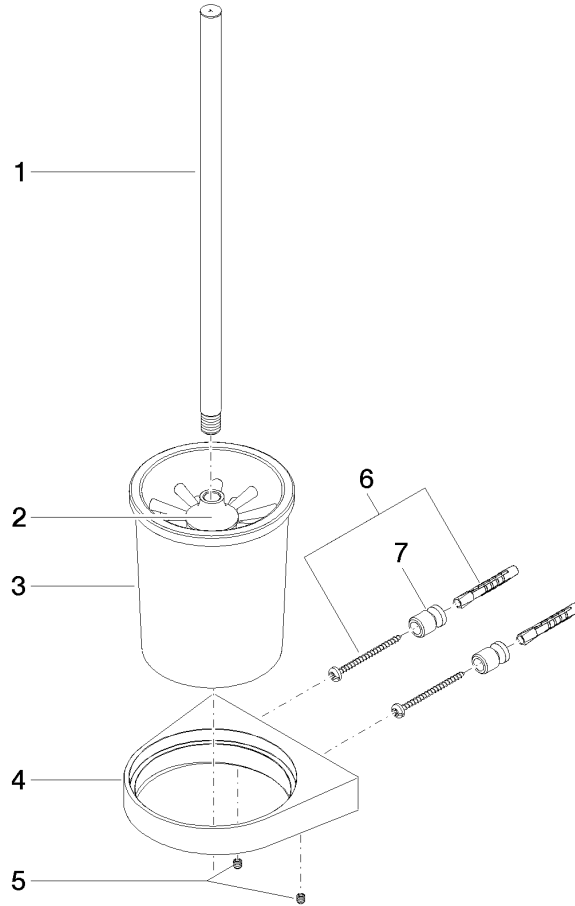

EDITION PRO Toilet brush set wall model - Matte Black

83 900 626

- crystal glass
- brush, matte black
- width 126mm
- height 421 mm
- 119mm projection

| | | |
|--|----------------|---------------|
|  | Matte Black | 83 900 626-33 |
|  | Chrome | 83 900 626-00 |
|  | Brushed Chrome | 83 900 626-93 |

EDITION PRO Toilet brush set wall model - Matte Black

83 900 626

mm [inches]

EDITION PRO Toilet brush set wall model - Matte Black

83 900 626

Parts for other finishes can be found here: [Chrome](#)

EDITION PRO Toilet brush set wall model - Matte Black