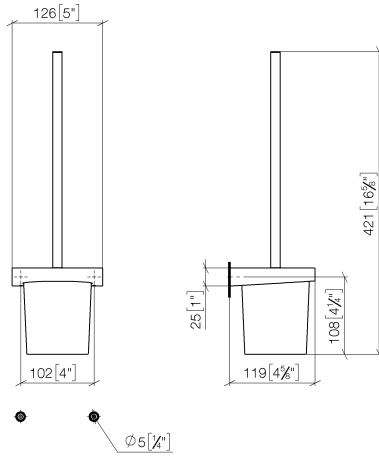

EDITION PRO Toilet brush set wall model - Matte Black

83 900 626

- crystal glass
- brush, matte black
- width 126mm
- height 421 mm
- 119mm projection

| | | |
|--|----------------|---------------|
|  | Matte Black | 83 900 626-33 |
|  | Chrome | 83 900 626-00 |
|  | Brushed Chrome | 83 900 626-93 |

EDITION PRO Toilet brush set wall model - Matte Black

83 900 626

mm [inches]

EDITION PRO Toilet brush set wall model - Matte Black

83 900 626

Parts for other finishes can be found here: [Chrome](#)

EDITION PRO Toilet brush set wall model - Matte Black