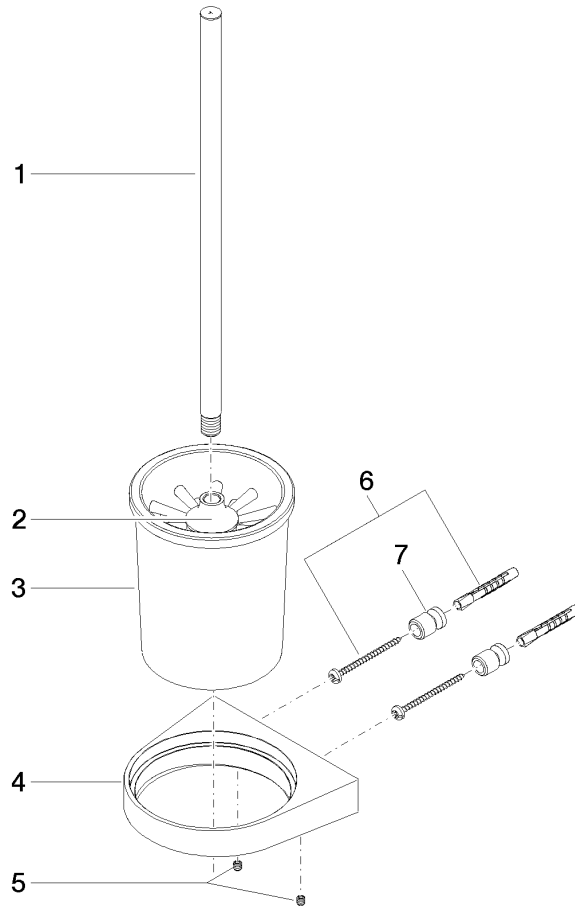

EDITION PRO Toilet brush set wall model - Brushed Chrome

83 900 626

- crystal glass
- brush, matte black
- width 126mm
- height 421 mm
- 119mm projection

	Brushed Chrome	83 900 626-93
	Chrome	83 900 626-00
	Matte Black	83 900 626-33

EDITION PRO Toilet brush set wall model - Brushed Chrome

83 900 626

mm [inches]

EDITION PRO Toilet brush set wall model - Brushed Chrome

83 900 626

Parts for other finishes can be found here: [Chrome](#)

EDITION PRO Toilet brush set wall model - Brushed Chrome

83 900 626

Spare parts list

No.	Item Number	Name	Quantity used	Delivery time
	90 20 97 507 00-93	handle	8	20