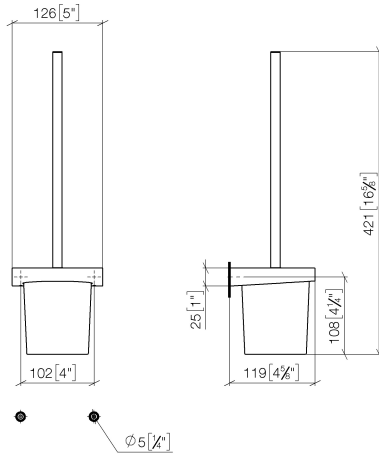

EDITION PRO Toilet brush set wall model - Brushed Chrome

83 900 626

- crystal glass
- brush, matte black
- width 126mm
- height 421 mm
- 119mm projection

	Brushed Chrome	83 900 626-93
	Chrome	83 900 626-00
	Matte Black	83 900 626-33

EDITION PRO Toilet brush set wall model - Brushed Chrome

83 900 626

mm [inches]

EDITION PRO Toilet brush set wall model - Brushed Chrome

83 900 626

Parts for other finishes can be found here: [Chrome](#)

EDITION PRO Toilet brush set wall model - Brushed Chrome

83 900 626

Spare parts list

No.	Item Number	Name	Quantity used	Delivery time
	90 20 97 507 00-93	handle	8	20