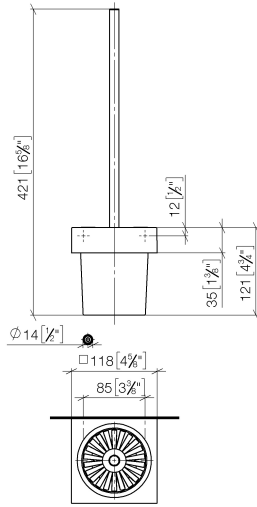

Toilet brush set wall model - Brushed Durabronz (23kt Gold)

83 900 780

- crystal glass brush holder, matte
- brush, matte black
- width 118mm
- height 415 mm
- 118mm projection

	Brushed Durabronz (23kt Gold)	83 900 780-28
	Chrome	83 900 780-00
	Brushed Platinum	83 900 780-06
	Platinum	83 900 780-08
	Dark Chrome	83 900 780-19
	Brushed Champagne (22kt Gold)	83 900 780-46
	Champagne (22kt Gold)	83 900 780-47
	Brushed Dark Platinum	83 900 780-99

Toilet brush set wall model - Brushed Durabronz (23kt Gold)

83 900 780

Toilet brush set wall model - Brushed Durabrass (23kt Gold)

83 900 780

Parts for other finishes can be found here: [Chrome](#)

Spare parts list

No.	Item Number	Name	Quantity used	Delivery time
1	90 20 97 507 00-28	handle	1	20
2	90 18 50 601 00 90	brush	1	2
3	90 90 04 008 00 82	glass	1	2
4	08 23 01 505-28	holder	1	20
5	90 31 11 004 00 90	pin	2	2
6	08 17 20 726 90	holder	2	2
7	05 17 20 726 02 90	fixing set	1	2