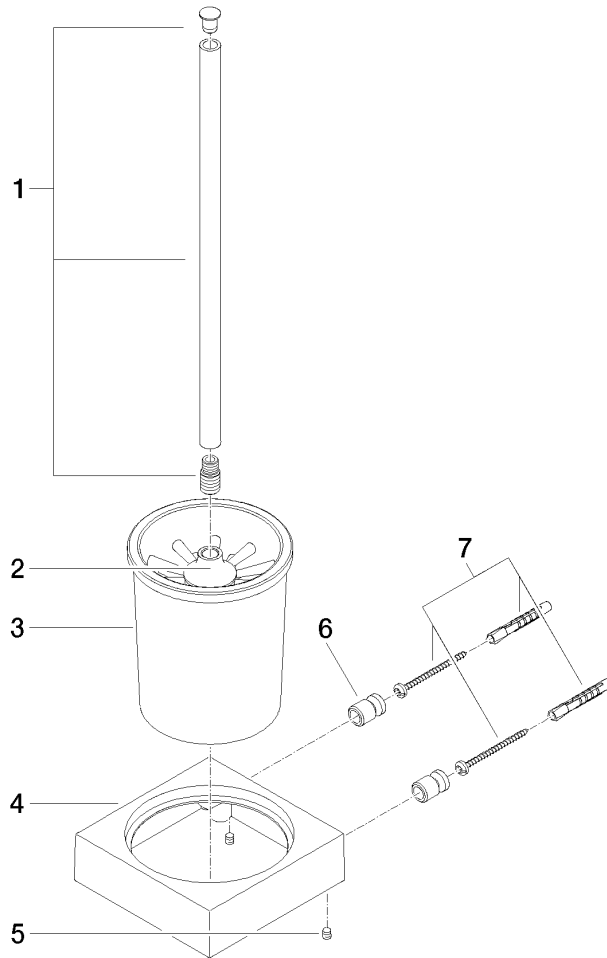

Toilet brush set wall model - Brushed Durabronz (23kt Gold)

83 900 780

- crystal glass brush holder, matte
- brush, matte black
- width 118mm
- height 415 mm
- 118mm projection

	Brushed Durabronz (23kt Gold)	83 900 780-28
	Chrome	83 900 780-00
	Brushed Platinum	83 900 780-06
	Platinum	83 900 780-08
	Dark Chrome	83 900 780-19
	Brushed Champagne (22kt Gold)	83 900 780-46
	Champagne (22kt Gold)	83 900 780-47
	Brushed Dark Platinum	83 900 780-99

Toilet brush set wall model - Brushed Durabronz (23kt Gold)

83 900 780

Toilet brush set wall model - Brushed Durabrass (23kt Gold)

83 900 780

Parts for other finishes can be found here: [Chrome](#)

Spare parts list

No.	Item Number	Name	Quantity used	Delivery time
1	90 20 97 507 00-28	handle	1	20
2	90 18 50 601 00 90	brush	1	2
3	90 90 04 008 00 82	glass	1	2
4	08 23 01 505-28	holder	1	20
5	90 31 11 004 00 90	pin	2	2
6	08 17 20 726 90	holder	2	2
7	05 17 20 726 02 90	fixing set	1	2