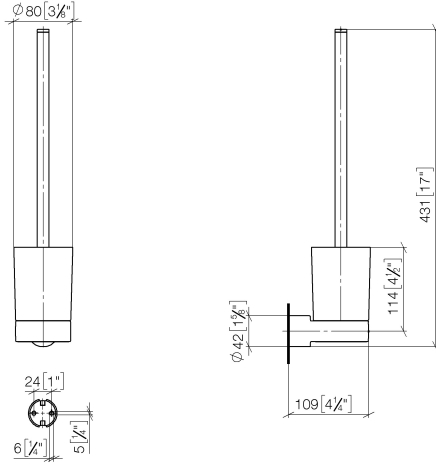

## Toilet brush set wall model - Chrome

---

83 900 832

- crystal glass brush holder, matte
- brush, matte black
- width 80mm
- height 430 mm
- 111mm projection

---

	Chrome	83 900 832-00
	Soft Black	83 900 832-69

# Toilet brush set wall model - Chrome

83 900 832

mm [inches]

## Toilet brush set wall model - Chrome

---

83 900 832

#### Product version from 1/1/2023

No.	Item Number	Name	Quantity used	Delivery time
	05 30 31 025 00 90	fixing set	1	2