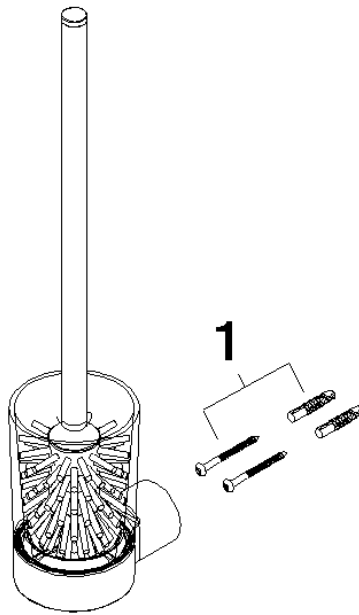

Toilet brush set wall model - Chrome

---

83 900 832

Product version from 1/1/2023

Parts for other finishes can be found here: [Soft Black](#)