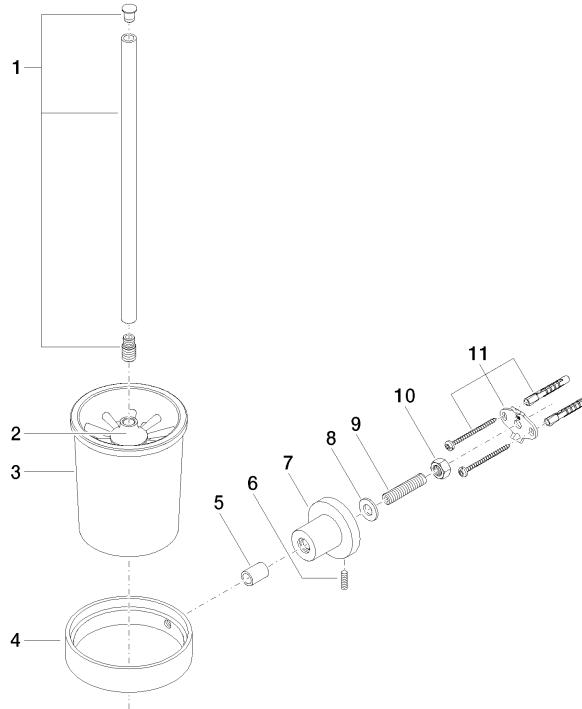

TARA Toilet brush set wall model - Brushed Champagne (22kt Gold)

83 900 892 Product version from 4/1/2024

- crystal glass brush holder, matte
- brush, matte black
- width 110mm
- height 415 mm
- 180mm projection

TARA Toilet brush set wall model - Brushed Champagne (22kt Gold)

83 900 892 Product version from 4/1/2024

mm [inches]

TARA Toilet brush set wall model - Brushed Champagne (22kt Gold)

83 900 892 Product version from 4/1/2024

Parts for other finishes can be found here: [Chrome](#)

Spare parts list

No.	Item Number	Name	Quantity used	Delivery time
1	90 20 97 507 00-46	handle	1	30
2	90 18 50 601 00 90	brush	1	2
3	90 90 04 008 00 82	glass	1	2
4	08 17 20 634-46	holder	1	30
5	08 17 20 624-46	holder	1	30
6	04 31 11 113 00 90	pin	1	2
7	08 17 89 505-46	holder	1	30
8	09 30 11 046 90	disc	1	2
9	08 18 50 586 90	screw	1	2
10	09 23 10 026 90	nut	1	2
11	05 17 20 739 00 90	fixing set	1	2