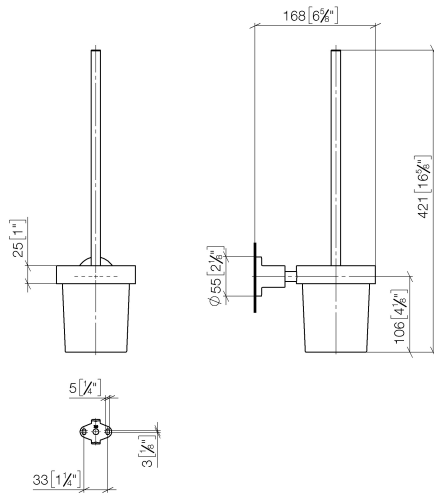

TARA Toilet brush set wall model - Brushed Champagne (22kt Gold)

83 900 892 Product version from 4/1/2024

- crystal glass brush holder, matte
- brush, matte black
- width 110mm
- height 415 mm
- 180mm projection

TARA Toilet brush set wall model - Brushed Champagne (22kt Gold)

83 900 892 Product version from 4/1/2024

mm [inches]

TARA Toilet brush set wall model - Brushed Champagne (22kt Gold)

83 900 892 Product version from 4/1/2024

Parts for other finishes can be found here: [Chrome](#)

Spare parts list

No.	Item Number	Name	Quantity used	Delivery time
1	90 20 97 507 00-46	handle	1	30
2	90 18 50 601 00 90	brush	1	2
3	90 90 04 008 00 82	glass	1	2
4	08 17 20 634-46	holder	1	30
5	08 17 20 624-46	holder	1	30
6	04 31 11 113 00 90	pin	1	2
7	08 17 89 505-46	holder	1	30
8	09 30 11 046 90	disc	1	2
9	08 18 50 586 90	screw	1	2
10	09 23 10 026 90	nut	1	2
11	05 17 20 739 00 90	fixing set	1	2