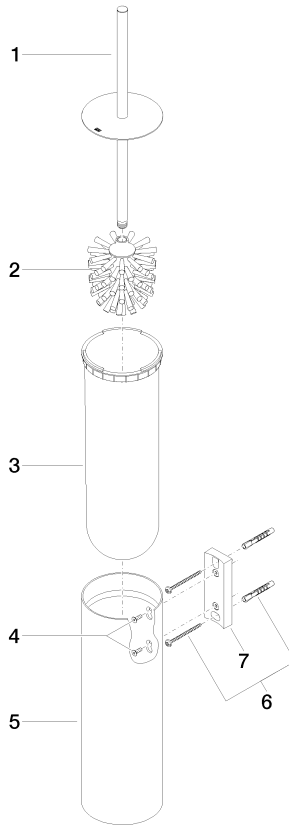

## Toilet brush set wall model - Matte Black

83 910 979 Product version from 10/1/2023

- brush, matte black
- width 100mm
- height 456 mm
- 110mm projection

	Matte Black	83 910 979-33
	Chrome	83 910 979-00
	Brushed Platinum	83 910 979-06
	Platinum	83 910 979-08
	Dark Chrome	83 910 979-19
	Light Gold	83 910 979-26
	Brushed Light Gold	83 910 979-27
	Brushed Durabronze (23kt Gold)	83 910 979-28
	Brushed Bronze	83 910 979-42
	Brushed Champagne (22kt Gold)	83 910 979-46
	Brushed Chrome	83 910 979-93
	Brushed Dark Platinum	83 910 979-99

## Toilet brush set wall model - Matte Black

83 910 979 Product version from 10/1/2023

## Toilet brush set wall model - Matte Black

83 910 979 Product version from 10/1/2023

Parts for other finishes can be found here: [Chrome](#)

### Spare parts list

No.	Item Number	Name	Quantity used	Delivery time
1	90 20 97 505 01-33	handle	1	30
2	90 18 50 601 00 90	brush	1	2
3	08 18 40 524 90	insert	1	2
4	90 30 30 014 00 90	screw	1	2
5	08 23 01 503-33	casing	1	30
6	05 30 31 025 00 90	fixing set	2	2
7	05 18 40 287 00 90	holder	1	2