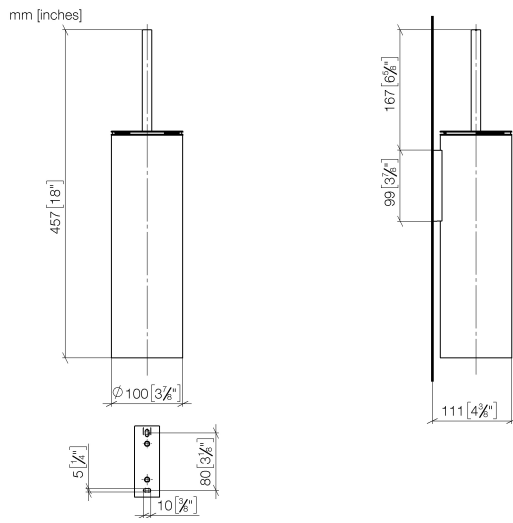

## Toilet brush set wall model - Matte Black

83 910 979 Product version from 10/1/2023

- brush, matte black
- width 100mm
- height 456 mm
- 110mm projection

	Matte Black	83 910 979-33
	Chrome	83 910 979-00
	Brushed Platinum	83 910 979-06
	Platinum	83 910 979-08
	Dark Chrome	83 910 979-19
	Light Gold	83 910 979-26
	Brushed Light Gold	83 910 979-27
	Brushed Durabronze (23kt Gold)	83 910 979-28
	Brushed Bronze	83 910 979-42
	Brushed Champagne (22kt Gold)	83 910 979-46
	Brushed Chrome	83 910 979-93
	Brushed Dark Platinum	83 910 979-99

## Toilet brush set wall model - Matte Black

83 910 979 Product version from 10/1/2023

### Spare parts list

No.	Item Number	Name	Quantity used	Delivery time
1	90 20 97 505 01-33	handle	1	30
2	90 18 50 601 00 90	brush	1	2
3	08 18 40 524 90	insert	1	2
4	90 30 30 014 00 90	screw	1	2
5	08 23 01 503-33	casing	1	30
6	05 30 31 025 00 90	fixing set	2	2
7	05 18 40 287 00 90	holder	1	2