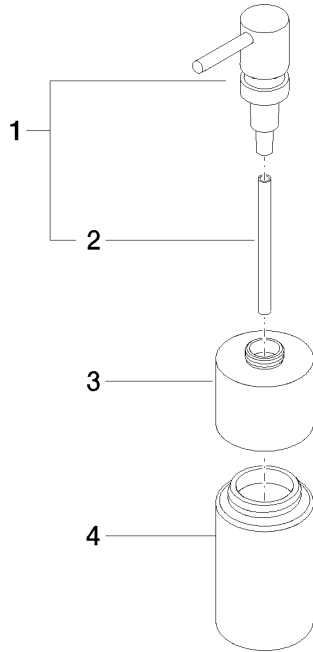

Dispenser free-standing model - Brushed Durabross (23kt Gold)

84 435 970 Product version from 4/1/2024

- bottle made of crystal glass, matt
- width 60mm
- height 200 mm
- 250 ml bottle
- 59mm projection

Dispenser free-standing model - Brushed Durabronz (23kt Gold)

84 435 970 Product version from 4/1/2024

mm [inches]

Dispenser free-standing model - Brushed Durabronz (23kt Gold)

84 435 970 Product version from 4/1/2024

Parts for other finishes can be found here: [Chrome](#)

Spare parts list

No.	Item Number	Name	Quantity used	Delivery time
1	90 10 10 535 00-28	dispenser	1	40
2	08 10 10 499 90	Immersion tube for lotion dispenser Ø 8 x 1 x 100 mm -	1	2
3	90 10 10 524 00-28	base	1	20
4	90 90 04 001 00 82	glass	1	2