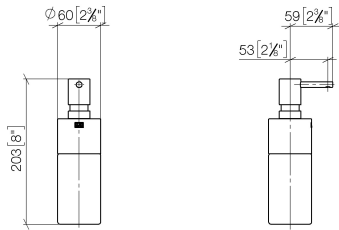

Dispenser free-standing model - Brushed Durabross (23kt Gold)

84 435 970 Product version from 4/1/2024

- bottle made of crystal glass, matt
- width 60mm
- height 200 mm
- 250 ml bottle
- 59mm projection

Dispenser free-standing model - Brushed Durabronz (23kt Gold)

84 435 970 Product version from 4/1/2024

mm [inches]

Dispenser free-standing model - Brushed Durabronz (23kt Gold)

84 435 970 Product version from 4/1/2024

Parts for other finishes can be found here: [Chrome](#)

Spare parts list

No.	Item Number	Name	Quantity used	Delivery time
1	90 10 10 535 00-28	dispenser	1	40
2	08 10 10 499 90	Immersion tube for lotion dispenser Ø 8 x 1 x 100 mm -	1	2
3	90 10 10 524 00-28	base	1	20
4	90 90 04 001 00 82	glass	1	2