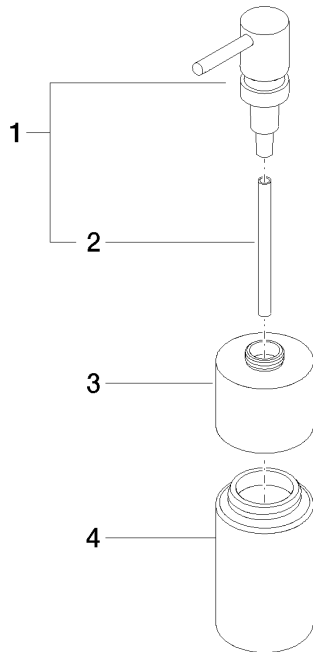

Dispenser free-standing model - Champagne (22kt Gold)

84 435 970 Product version from 4/1/2024

- bottle made of crystal glass, matt
- width 60mm
- height 200 mm
- 250 ml bottle
- 59mm projection

Fits ELIO, ENO, MEM, META SQUARE, SYNC, TARA and TARA ULTRA

Dispenser free-standing model - Champagne (22kt Gold)

84 435 970 Product version from 4/1/2024

mm [inches]

Dispenser free-standing model - Champagne (22kt Gold)

84 435 970 Product version from 4/1/2024

Parts for other finishes can be found here: [Chrome](#)

Spare parts list

No.	Item Number	Name	Quantity used	Delivery time
1	90 10 10 535 00-47	dispenser	1	50
2	08 10 10 499 90	Immersion tube for lotion dispenser Ø 8 x 1 x 100 mm -	1	2
3	90 10 10 524 00-47	base	1	60
4	90 90 04 001 00 82	glass	1	2