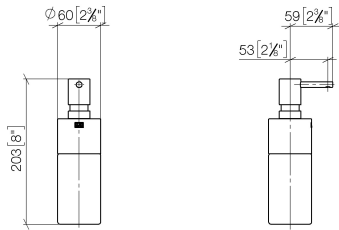

Dispenser free-standing model - Champagne (22kt Gold)

84 435 970 Product version from 4/1/2024

- bottle made of crystal glass, matt
- width 60mm
- height 200 mm
- 250 ml bottle
- 59mm projection

Fits ELIO, ENO, MEM, META SQUARE, SYNC, TARA and TARA ULTRA

Dispenser free-standing model - Champagne (22kt Gold)

84 435 970 Product version from 4/1/2024

mm [inches]

Dispenser free-standing model - Champagne (22kt Gold)

84 435 970 Product version from 4/1/2024

Parts for other finishes can be found here: [Chrome](#)

Spare parts list

No.	Item Number	Name	Quantity used	Delivery time
1	90 10 10 535 00-47	dispenser	1	50
2	08 10 10 499 90	Immersion tube for lotion dispenser Ø 8 x 1 x 100 mm -	1	2
3	90 10 10 524 00-47	base	1	60
4	90 90 04 001 00 82	glass	1	2