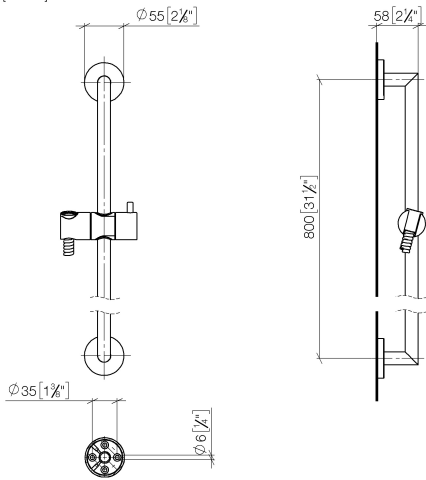

ST 050 201 5660

mm [inches]

Certificates

WRAS_2009048. ACS_20 ACC LY 738. IAPMO_4976 (4).