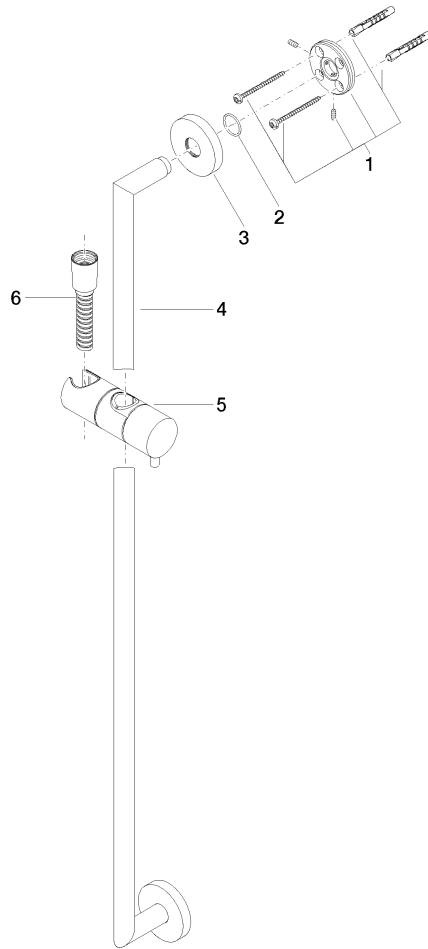

ST 050 201 5660

Fits: TARA, META

- slide bar
- Pipe diameter 18 mm
- rosette Ø 55 mm
- gauge 800 mm
- metal shower hose 1750mm with integrated anti-twist protection
- shower hose connector 3/8"
- Three or five settings: COMPACT RAIN, COMPACT SOFT FLOW, COMPACT AQUAPRESSURE FLOW, max. flow rate 15 l/min (at 3 bar)
- Function from: 7 l/min
- spray head Ø 100mm

Individual components of this set

You need the following components for this set

1x 26 413 625-08

1x 28 018 979-08

Shower set - Platinum

TARA

ST 050 201 5660

ST 050 201 5660

Fits: TARA, META

- slide bar
- Pipe diameter 18 mm
- rosette Ø 55 mm
- gauge 800 mm
- metal shower hose 1750mm with integrated anti-twist protection
- shower hose connector 3/8"
- WRAS 2009048

This article does not include a hand shower!

Parts for other finishes can be found here: [Chrome](#)

Spare parts list

No.	Item Number	Name	Quantity used	Delivery time
1	05 17 62 500 00 90	fixing set	2	2
2	90 14 10 032 00 90	seal	2	2
3	08 27 62 500-08	rosette	2	40
4	05 28 22 590 01-08	bar	1	40
5	12 580 970-08	Slide unit - Platinum	1	40
6	28 322 970-08	Metal shower hose 1/2" x 3/8" x 1750 mm - Platinum	1	40