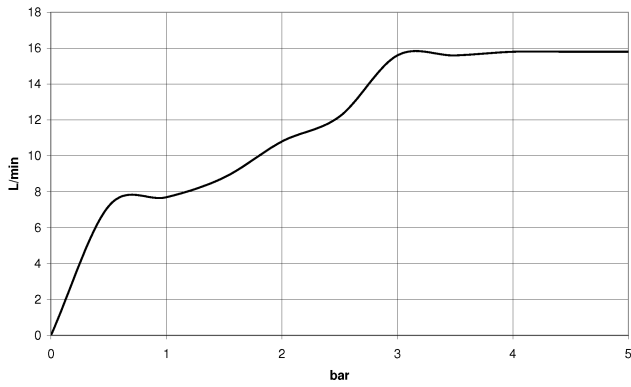

## Shower set - Light Gold

---

TARA

ST 050 201 5660

ST 050 201 5660

mm [inches]

Flow rate chart

Certificates