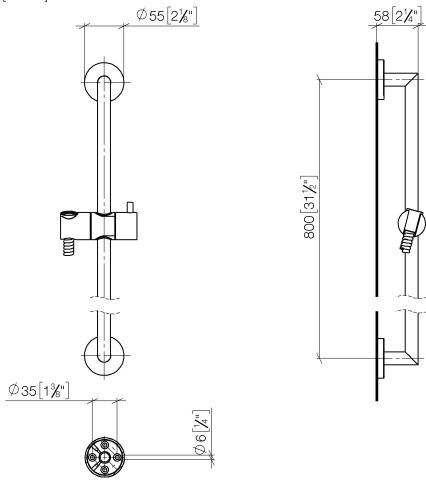

ST 050 201 5660

Fits: TARA, META

- slide bar
- Pipe diameter 18 mm
- rosette Ø 55 mm
- gauge 800 mm
- metal shower hose 1750mm with integrated anti-twist protection
- shower hose connector 3/8"
- Three or five settings: COMPACT RAIN, COMPACT SOFT FLOW, COMPACT AQUAPRESSURE FLOW, max. flow rate 15 l/min (at 3 bar)
- Function from: 7 l/min
- spray head Ø 100mm

## Shower set - Light Gold

---

TARA

ST 050 201 5660

ST 050 201 5660

Fits: TARA, META

- slide bar
- Pipe diameter 18 mm
- rosette Ø 55 mm
- gauge 800 mm
- metal shower hose 1750mm with integrated anti-twist protection
- shower hose connector 3/8"
- WRAS 2009048

**Slide unit - Light Gold** 12 580 970-26

Required miscellaneous

**Hand shower FlowReduce - Light Gold** 28 018 979-26 0010

ST 050 201 5660

mm [inches]

Spare parts list

No.	Item Number	Name	Quantity used	Delivery time
1	05 17 62 500 00 90	fixing set	2	2
2	90 14 10 032 00 90	seal	2	2
3	08 27 62 500-26	rosette	2	60
4	05 28 22 590 01-26	bar	1	60
5	12 580 970-26	Slide unit - Light Gold	1	30
6	28 322 970-26	Metal shower hose 1/2" x 3/8" x 1750 mm - Light Gold	1	30

# Shower set - Light Gold

TARA

ST 050 201 5660

- Three or five settings: COMPACT RAIN, COMPACT SOFT FLOW, COMPACT AQUAPRESSURE FLOW, max. flow rate 15 l/min (at 3 bar)
- with anti-scale system
- spray head Ø 100mm
- 1/2" connection
- WRAS 2210003
- Function from: 7 l/min