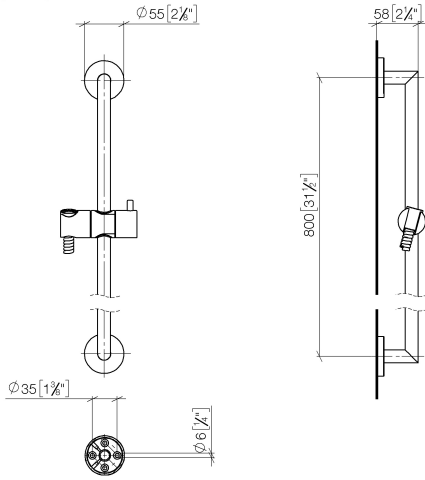

Shower set - Brushed Champagne (22kt Gold)

TARA

ST 050 201 5660

Fits: TARA, META

- slide bar
- Pipe diameter 18 mm
- rosette Ø 55 mm
- gauge 800 mm
- metal shower hose 1750mm with integrated anti-twist protection
- shower hose connector 3/8"
- Three or five settings: COMPACT RAIN, COMPACT SOFT FLOW, COMPACT AQUAPRESSURE FLOW, max. flow rate 15 l/min (at 3 bar)
- Function from: 7 l/min
- spray head Ø 100mm

No.	Item Number	Name	Quantity used	Delivery time
1	09 23 01 039 90	sieve	1	2

Shower set - Brushed Champagne (22kt Gold)

TARA

ST 050 201 5660

Fits: TARA, META

- slide bar
- Pipe diameter 18 mm
- rosette Ø 55 mm
- gauge 800 mm
- metal shower hose 1750mm with integrated anti-twist protection
- shower hose connector 3/8"
- WRAS 2009048

Shower set - Brushed Champagne (22kt Gold)

TARA

ST 050 201 5660

ST 050 201 5660

mm [inches]

ST 050 201 5660

Parts for other finishes can be found here: [Chrome](#)

Spare parts list

No.	Item Number	Name	Quantity used	Delivery time
1	05 17 62 500 00 90	fixing set	2	2
2	90 14 10 032 00 90	seal	2	2
3	08 27 62 500-46	rosette	2	30
4	05 28 22 590 01-46	bar	1	30
5	12 580 970-46	Slide unit - Brushed Champagne (22kt Gold)	1	30
6	28 322 970-46	Metal shower hose 1/2" x 3/8" x 1750 mm - Brushed Champagne (22kt Gold)	1	30