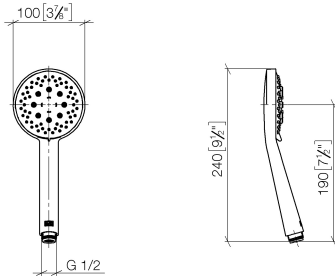

Shower set - Brushed Champagne (22kt Gold)

TARA

ST 050 201 5660

Fits: TARA, META

- slide bar
- Pipe diameter 18 mm
- rosette Ø 55 mm
- gauge 800 mm
- metal shower hose 1750mm with integrated anti-twist protection
- shower hose connector 3/8"
- Three or five settings: COMPACT RAIN, COMPACT SOFT FLOW, COMPACT AQUAPRESSURE FLOW, max. flow rate 15 l/min (at 3 bar)
- Function from: 7 l/min
- spray head Ø 100mm

- Three or five settings: COMPACT RAIN, COMPACT SOFT FLOW, COMPACT AQUAPRESSURE FLOW, max. flow rate 15 l/min (at 3 bar)
- with anti-scale system
- spray head Ø 100mm
- 1/2" connection
- WRAS 2210003
- Function from: 7 l/min

Shower set - Brushed Champagne (22kt Gold)

TARA

ST 050 201 5660

Shower set - Brushed Champagne (22kt Gold)

TARA

ST 050 201 5660

ST 050 201 5660

mm [inches]

No.	Item Number	Name	Quantity used	Delivery time
1	09 23 01 039 90	sieve	1	2

Shower set - Brushed Champagne (22kt Gold)

TARA

ST 050 201 5660

Fits: TARA, META

- slide bar
- Pipe diameter 18 mm
- rosette Ø 55 mm
- gauge 800 mm
- metal shower hose 1750mm with integrated anti-twist protection
- shower hose connector 3/8"
- WRAS 2009048