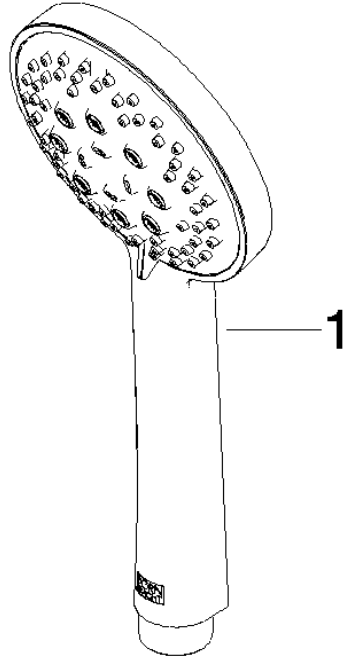

Shower set - Brushed Champagne (22kt Gold)

TARA

ST 050 201 5660

Fits: TARA, META

- slide bar
- Pipe diameter 18 mm
- rosette Ø 55 mm
- gauge 800 mm
- metal shower hose 1750mm with integrated anti-twist protection
- shower hose connector 3/8"
- Three or five settings: COMPACT RAIN, COMPACT SOFT FLOW, COMPACT AQUAPRESSURE FLOW, max. flow rate 15 l/min (at 3 bar)
- Function from: 7 l/min
- spray head Ø 100mm

Flow rate chart

Certificates

LGA_29984.

DVGW_DW-
6517DN0129.

WRAS_2210003.

ST 050 201 5660

Parts for other
finishes can be found
here: [Chrome](#)

Spare parts list

No.	Item Number	Name	Quantity used	Delivery time
1	09 23 01 039 90	sieve	1	2

Shower set - Brushed Champagne (22kt Gold)

TARA

ST 050 201 5660

Fits: TARA, META

- slide bar
- Pipe diameter 18 mm
- rosette Ø 55 mm
- gauge 800 mm
- metal shower hose 1750mm with integrated anti-twist protection
- shower hose connector 3/8"
- WRAS 2009048

No.	Item Number	Name	Quantity used	Delivery time
1	05 17 62 500 00 90	fixing set	2	2
2	90 14 10 032 00 90	seal	2	2
3	08 27 62 500-46	rosette	2	30
4	05 28 22 590 01-46	bar	1	30
5	12 580 970-46	Slide unit - Brushed Champagne (22kt Gold)	1	30
6	28 322 970-46	Metal shower hose 1/2" x 3/8" x 1750 mm - Brushed Champagne (22kt Gold)	1	30