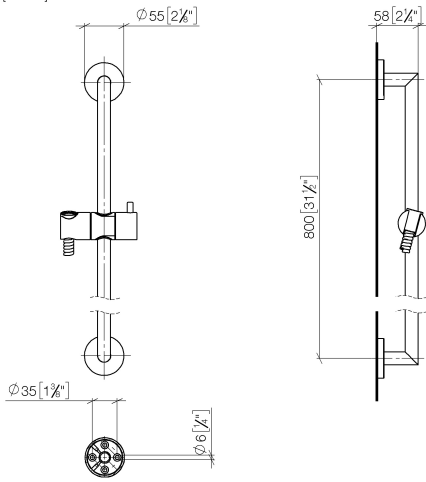

Shower set - Champagne (22kt Gold)

TARA

ST 050 201 5660

Fits: TARA, META

- slide bar
- Pipe diameter 18 mm
- rosette Ø 55 mm
- gauge 800 mm
- metal shower hose 1750mm with integrated anti-twist protection
- shower hose connector 3/8"
- Three or five settings: COMPACT RAIN, COMPACT SOFT FLOW, COMPACT AQUAPRESSURE FLOW, max. flow rate 15 l/min (at 3 bar)
- Function from: 7 l/min
- spray head Ø 100mm

No.	Item Number	Name	Quantity used	Delivery time
1	09 23 01 039 90	sieve	1	2

ST 050 201 5660

Fits: TARA, META

- slide bar
- Pipe diameter 18 mm
- rosette Ø 55 mm
- gauge 800 mm
- metal shower hose 1750mm with integrated anti-twist protection
- shower hose connector 3/8"
- WRAS 2009048

Recommended miscellaneous

Concealed wall elbow - 35 085 970 90

- min. recess depth 90 mm
- max. recess depth 163 mm

Shower set - Champagne (22kt Gold)

TARA

ST 050 201 5660

ST 050 201 5660

mm [inches]

ST 050 201 5660

Spare parts list

No.	Item Number	Name	Quantity used	Delivery time
1	05 17 62 500 00 90	fixing set	2	2
2	90 14 10 032 00 90	seal	2	2
3	08 27 62 500-47	rosette	2	30
4	05 28 22 590 01-47	bar	1	30
5	12 580 970-47	Slide unit - Champagne (22kt Gold)	1	30
6	28 322 970-47	Metal shower hose 1/2" x 3/8" x 1750 mm - Champagne (22kt Gold)	1	30