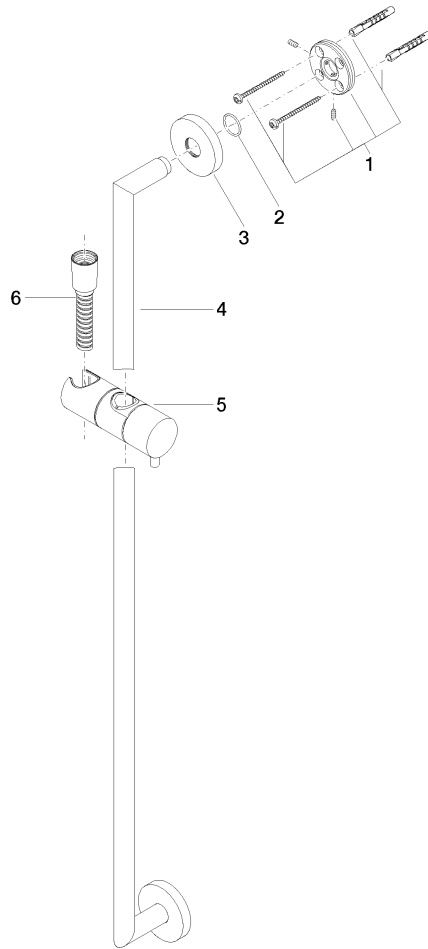

Shower set - Champagne (22kt Gold)

TARA

ST 050 201 5660

Fits: TARA, META

- slide bar
- Pipe diameter 18 mm
- rosette Ø 55 mm
- gauge 800 mm
- metal shower hose 1750mm with integrated anti-twist protection
- shower hose connector 3/8"
- Three or five settings: COMPACT RAIN, COMPACT SOFT FLOW, COMPACT AQUAPRESSURE FLOW, max. flow rate 15 l/min (at 3 bar)
- Function from: 7 l/min
- spray head Ø 100mm

No.	Item Number	Name	Quantity used	Delivery time
1	09 23 01 039 90	sieve	1	2

ST 050 201 5660

Fits: TARA, META

- slide bar
- Pipe diameter 18 mm
- rosette Ø 55 mm
- gauge 800 mm
- metal shower hose 1750mm with integrated anti-twist protection
- shower hose connector 3/8"
- WRAS 2009048

Recommended miscellaneous

Concealed wall elbow - 35 085 970 90

- min. recess depth 90 mm
- max. recess depth 163 mm

Shower set - Champagne (22kt Gold)

TARA

ST 050 201 5660

ST 050 201 5660

mm [inches]

ST 050 201 5660

Spare parts list

No.	Item Number	Name	Quantity used	Delivery time
1	05 17 62 500 00 90	fixing set	2	2
2	90 14 10 032 00 90	seal	2	2
3	08 27 62 500-47	rosette	2	30
4	05 28 22 590 01-47	bar	1	30
5	12 580 970-47	Slide unit - Champagne (22kt Gold)	1	30
6	28 322 970-47	Metal shower hose 1/2" x 3/8" x 1750 mm - Champagne (22kt Gold)	1	30