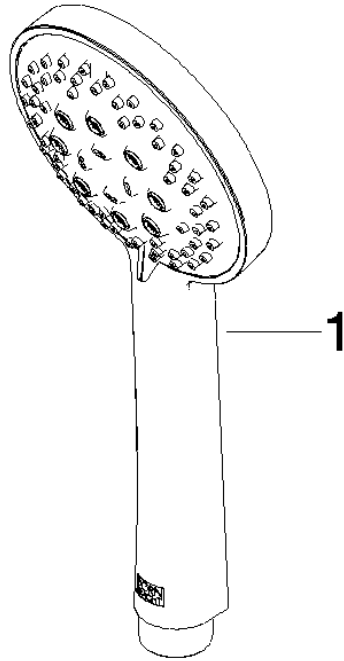

Shower set - Champagne (22kt Gold)

TARA

ST 050 201 5660

Fits: TARA, META

- slide bar
- Pipe diameter 18 mm
- rosette Ø 55 mm
- gauge 800 mm
- metal shower hose 1750mm with integrated anti-twist protection
- shower hose connector 3/8"
- Three or five settings: COMPACT RAIN, COMPACT SOFT FLOW, COMPACT AQUAPRESSURE FLOW, max. flow rate 15 l/min (at 3 bar)
- Function from: 7 l/min
- spray head Ø 100mm

Shower set - Champagne (22kt Gold)

TARA

ST 050 201 5660

Shower set - Champagne (22kt Gold)

TARA

ST 050 201 5660

ST 050 201 5660

mm [inches]

Flow rate chart

Certificates

LGA_29984.

DVGW_DW-
6517DN0129.

WRAS_2210003.

ST 050 201 5660

Parts for other
finishes can be found
here: [Chrome](#)

Spare parts list

No.	Item Number	Name	Quantity used	Delivery time
1	09 23 01 039 90	sieve	1	2

ST 050 201 5660

Fits: TARA, META

- slide bar
- Pipe diameter 18 mm
- rosette Ø 55 mm
- gauge 800 mm
- metal shower hose 1750mm with integrated anti-twist protection
- shower hose connector 3/8"
- WRAS 2009048