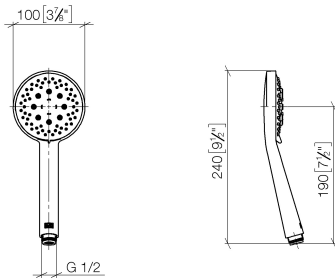

Shower set - Champagne (22kt Gold)

TARA

ST 050 201 5660

Fits: TARA, META

- slide bar
- Pipe diameter 18 mm
- rosette Ø 55 mm
- gauge 800 mm
- metal shower hose 1750mm with integrated anti-twist protection
- shower hose connector 3/8"
- Three or five settings: COMPACT RAIN, COMPACT SOFT FLOW, COMPACT AQUAPRESSURE FLOW, max. flow rate 15 l/min (at 3 bar)
- Function from: 7 l/min
- spray head Ø 100mm

TARA

ST 050 201 5660

- Three or five settings: COMPACT RAIN, COMPACT SOFT FLOW, COMPACT AQUAPRESSURE FLOW, max. flow rate 15 l/min (at 3 bar)
- with anti-scale system
- spray head Ø 100mm
- 1/2" connection
- WRAS 2210003
- Function from: 7 l/min

Shower set - Champagne (22kt Gold)

TARA

ST 050 201 5660

Shower set - Champagne (22kt Gold)

TARA

ST 050 201 5660

ST 050 201 5660

mm [inches]

No.	Item Number	Name	Quantity used	Delivery time
1	09 23 01 039 90	sieve	1	2

ST 050 201 5660

Fits: TARA, META

- slide bar
- Pipe diameter 18 mm
- rosette Ø 55 mm
- gauge 800 mm
- metal shower hose 1750mm with integrated anti-twist protection
- shower hose connector 3/8"
- WRAS 2009048