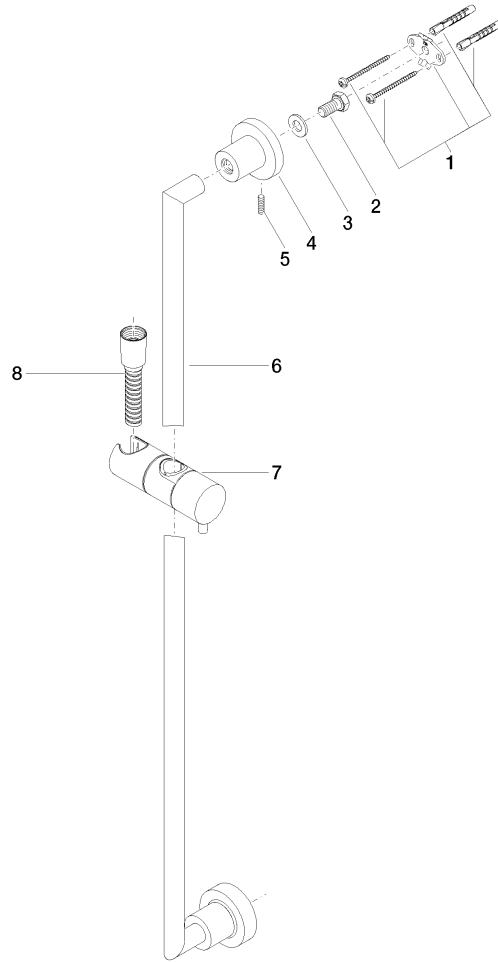

ST 050 203 1892

- slide bar
- Pipe diameter 18 mm
- rosettes Ø 55 mm
- gauge 800 mm
- metal shower hose 1750mm with integrated anti-twist protection
- shower hose connector 3/8"
- Three or five settings: COMPACT RAIN, COMPACT SOFT FLOW, COMPACT AQUAPRESSURE FLOW, max. flow rate 15 l/min (at 3 bar)
- Function from: 7 l/min
- spray head Ø 100mm

- slide bar
- Pipe diameter 18 mm
- rosettes Ø 55 mm
- gauge 800 mm
- metal shower hose 1750mm with integrated anti-twist protection
- shower hose connector 3/8"
- WRAS 2009048

This article does not include a hand shower!

Required miscellaneous

	Hand shower FlowReduce - Brushed Platinum	28 018 979-06 0010
--	--	-----------------------

ST 050 203 1892

mm [inches]

Certificates

WRAS_2009048. ACS_20 ACC LY 738. IAPMO_4976 (1).

Spare parts list

No.	Item Number	Name	Quantity used	Delivery time
1	05 17 20 739 00 90	fixing set	2	2
2	09 30 30 071 90	screw	2	2
3	09 30 11 046 90	disc	2	2
4	08 17 89 505-06	holder	2	10
5	04 31 11 113 00 90	pin	2	2
6	05 28 22 590 00-06	bar	1	10
7	12 580 970-06	Slide unit - Brushed Platinum	1	10
8	28 322 970-06	Metal shower hose 1/2" x 3/8" x 1750 mm - Brushed Platinum	1	2