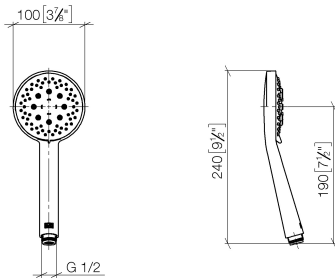

- slide bar
- Pipe diameter 18 mm
- rosettes Ø 55 mm
- gauge 800 mm
- metal shower hose 1750mm with integrated anti-twist protection
- shower hose connector 3/8"
- WRAS 2009048

This article does not include a hand shower!

No.	Item Number	Name	Quantity used	Delivery time
1	05 17 20 739 00 90	fixing set	2	2
2	09 30 30 071 90	screw	2	2
3	09 30 11 046 90	disc	2	2
4	08 17 89 505-06	holder	2	10
5	04 31 11 113 00 90	pin	2	2
6	05 28 22 590 00-06	bar	1	10
7	12 580 970-06	Slide unit - Brushed Platinum	1	10
8	28 322 970-06	Metal shower hose 1/2" x 3/8" x 1750 mm - Brushed Platinum	1	2

TARA Shower set - Brushed Platinum

TARA

ST 050 203 1892

TARA Shower set - Brushed Platinum

TARA

ST 050 203 1892

TARA Shower set - Brushed Platinum

TARA

ST 050 203 1892

ST 050 203 1892

mm [inches]

Flow rate chart

Certificates

LGA_29984.

DVGW_DW-
6517DN0129.

WRAS_2210003.