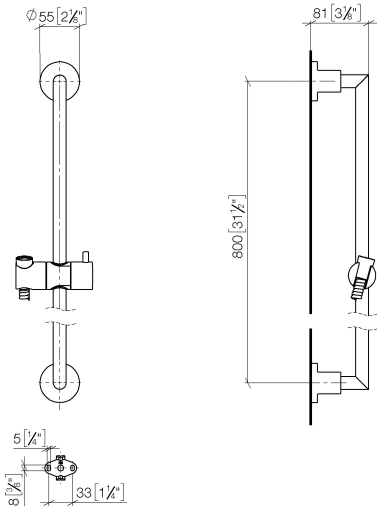

ST 050 203 1892

mm [inches]

Certificates

WRAS_2009048. ACS_20 ACC LY 738. IAPMO_4976 (1).