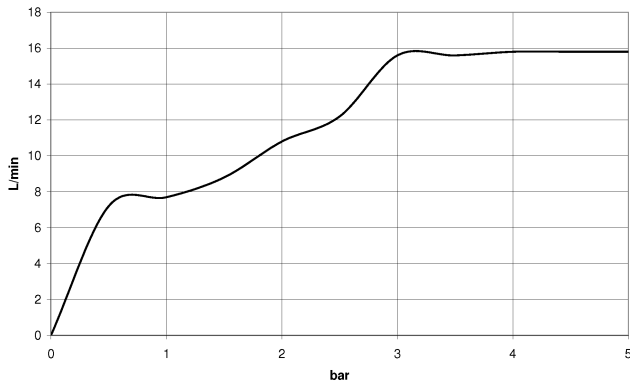

## TARA Shower set - Platinum

---

TARA

ST 050 203 1892

ST 050 203 1892

mm [inches]

Flow rate chart

Certificates