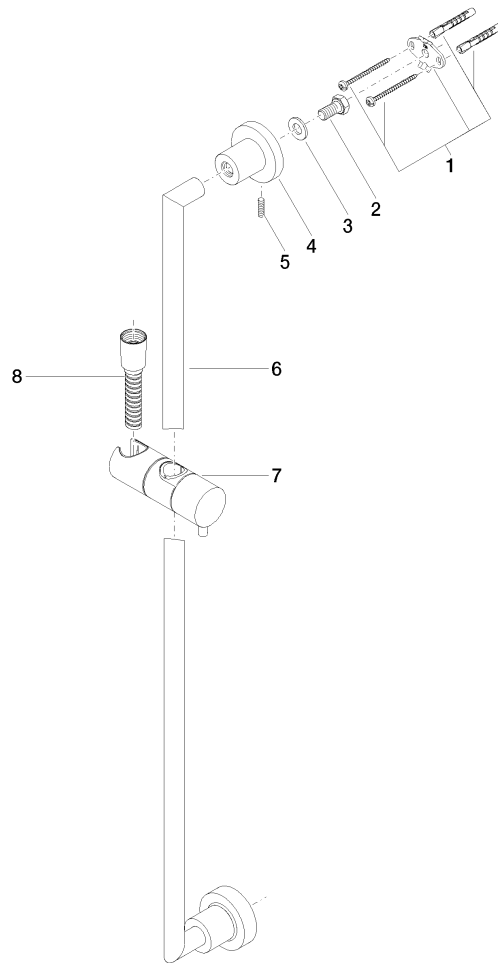

ST 050 203 1892

- slide bar
- Pipe diameter 18 mm
- rosettes Ø 55 mm
- gauge 800 mm
- metal shower hose 1750mm with integrated anti-twist protection
- shower hose connector 3/8"
- Three or five settings: COMPACT RAIN, COMPACT SOFT FLOW, COMPACT AQUAPRESSURE FLOW, max. flow rate 15 l/min (at 3 bar)
- Function from: 7 l/min
- spray head Ø 100mm

## TARA Shower set - Platinum

TARA

ST 050 203 1892

---

ST 050 203 1892

- slide bar
- Pipe diameter 18 mm
- rosettes Ø 55 mm
- gauge 800 mm
- metal shower hose 1750mm with integrated anti-twist protection
- shower hose connector 3/8"
- WRAS 2009048

## TARA Shower set - Platinum

---

TARA

ST 050 203 1892

ST 050 203 1892

Certificates

WRAS\_2009048. ACS\_20 ACC LY 738. IAPMO\_4976 (1).

Spare parts list

No.	Item Number	Name	Quantity used	Delivery time
1	05 17 20 739 00 90	fixing set	2	2
2	09 30 30 071 90	screw	2	2
3	09 30 11 046 90	disc	2	2
4	08 17 89 505-08	holder	2	40
5	04 31 11 113 00 90	pin	2	2
6	05 28 22 590 00-08	bar	1	40
7	12 580 970-08	Slide unit - Platinum	1	40
8	28 322 970-08	Metal shower hose 1/2" x 3/8" x 1750 mm - Platinum	1	40