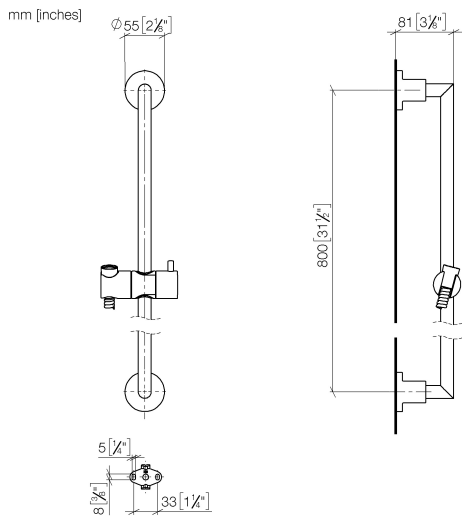

ST 050 203 1892

Certificates

WRAS_2009048. ACS_20 ACC LY 738. IAPMO_4976 (1).