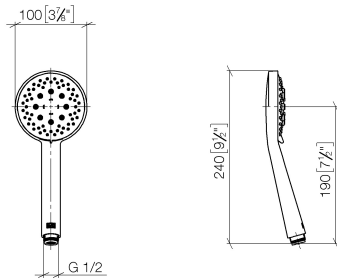

ST 050 203 1892

- slide bar
- Pipe diameter 18 mm
- rosettes Ø 55 mm
- gauge 800 mm
- metal shower hose 1750mm with integrated anti-twist protection
- shower hose connector 3/8"
- Three or five settings: COMPACT RAIN, COMPACT SOFT FLOW, COMPACT AQUAPRESSURE FLOW, max. flow rate 15 l/min (at 3 bar)
- Function from: 7 l/min
- spray head Ø 100mm

## TARA Shower set - Platinum

TARA

ST 050 203 1892

---

ST 050 203 1892

- slide bar
- Pipe diameter 18 mm
- rosettes Ø 55 mm
- gauge 800 mm
- metal shower hose 1750mm with integrated anti-twist protection
- shower hose connector 3/8"
- WRAS 2009048

No.	Item Number	Name	Quantity used	Delivery time
1	05 17 20 739 00 90	fixing set	2	2
2	09 30 30 071 90	screw	2	2
3	09 30 11 046 90	disc	2	2
4	08 17 89 505-08	holder	2	40
5	04 31 11 113 00 90	pin	2	2
6	05 28 22 590 00-08	bar	1	40
7	12 580 970-08	Slide unit - Platinum	1	40
8	28 322 970-08	Metal shower hose 1/2" x 3/8" x 1750 mm - Platinum	1	40

## TARA Shower set - Platinum

---

TARA

ST 050 203 1892

ST 050 203 1892

mm [inches]

Flow rate chart

Certificates