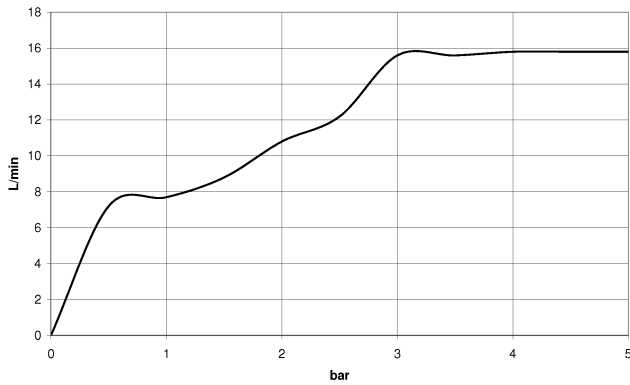

TARA Shower set - Dark Chrome

TARA

ST 050 203 1892

ST 050 203 1892

mm [inches]

Flow rate chart

Certificates

LGA_29984.