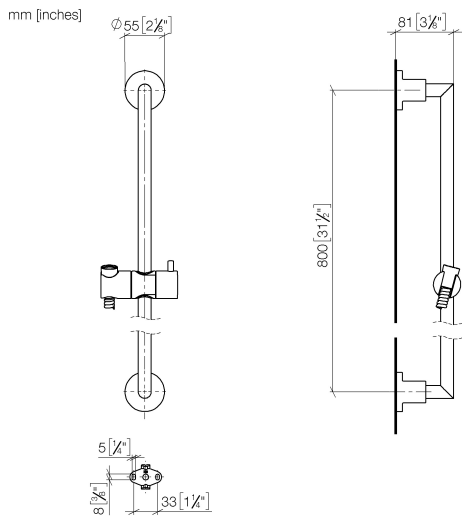

ST 050 203 1892

Certificates

WRAS_2009048. ACS_20 ACC LY 738.