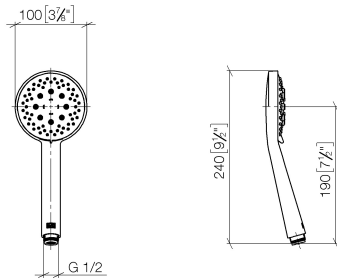

ST 050 203 1892

- slide bar
- Pipe diameter 18 mm
- rosettes Ø 55 mm
- gauge 800 mm
- metal shower hose 1750mm with integrated anti-twist protection
- shower hose connector 3/8"
- Three or five settings: COMPACT RAIN, COMPACT SOFT FLOW, COMPACT AQUAPRESSURE FLOW, max. flow rate 15 l/min (at 3 bar)
- Function from: 7 l/min
- spray head Ø 100mm

- slide bar
- Pipe diameter 18 mm
- rosettes Ø 55 mm
- gauge 800 mm
- metal shower hose 1750mm with integrated anti-twist protection
- shower hose connector 3/8"
- WRAS 2009048

This article does not include a hand shower!

WRAS_2009048. ACS_20 ACC LY 738.

ST 050 203 1892

Spare parts list

No.	Item Number	Name	Quantity used	Delivery time
1	05 17 20 739 00 90	fixing set	2	2
2	09 30 30 071 90	screw	2	2
3	09 30 11 046 90	disc	2	2
4	08 17 89 505-28	holder	2	20
5	04 31 11 113 00 90	pin	2	2
6	05 28 22 590 00-28	bar	1	20
7	12 580 970-28	Slide unit - Brushed Durabronz (23kt Gold)	1	20
8	28 322 970-28	Metal shower hose 1/2" x 3/8" x 1750 mm - Brushed Durabronz (23kt Gold)	1	20

ST 050 203 1892

ST 050 203 1892

mm [inches]

Flow rate chart

Certificates

LGA_29984.

DVGW_DW-
6517DN0129.

WRAS_2210003.