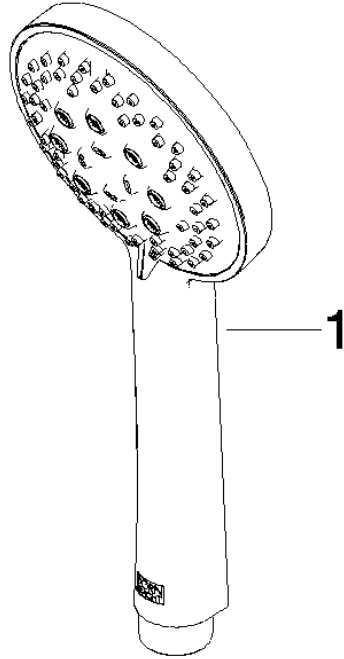

ST 050 203 1892

Parts for other
finishes can be found
here: [Chrome](#)

Spare parts list

No.	Item Number	Name	Quantity used	Delivery time
1	09 23 01 039 90	sieve	1	2