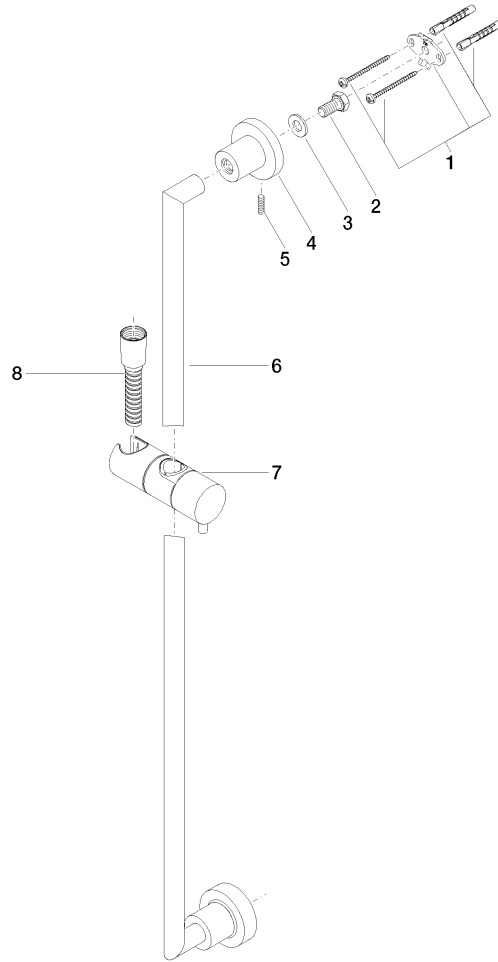

ST 050 203 1892

- slide bar
- Pipe diameter 18 mm
- rosettes Ø 55 mm
- gauge 800 mm
- metal shower hose 1750mm with integrated anti-twist protection
- shower hose connector 3/8"
- Three or five settings: COMPACT RAIN, COMPACT SOFT FLOW, COMPACT AQUAPRESSURE FLOW, max. flow rate 15 l/min (at 3 bar)
- Function from: 7 l/min
- spray head Ø 100mm

- slide bar
- Pipe diameter 18 mm
- rosettes Ø 55 mm
- gauge 800 mm
- metal shower hose 1750mm with integrated anti-twist protection
- shower hose connector 3/8"
- WRAS 2009048

This article does not include a hand shower!

WRAS_2009048. ACS_20 ACC LY 738.

ST 050 203 1892

Spare parts list

No.	Item Number	Name	Quantity used	Delivery time
1	05 17 20 739 00 90	fixing set	2	2
2	09 30 30 071 90	screw	2	2
3	09 30 11 046 90	disc	2	2
4	08 17 89 505-28	holder	2	20
5	04 31 11 113 00 90	pin	2	2
6	05 28 22 590 00-28	bar	1	20
7	12 580 970-28	Slide unit - Brushed Durabronz (23kt Gold)	1	20
8	28 322 970-28	Metal shower hose 1/2" x 3/8" x 1750 mm - Brushed Durabronz (23kt Gold)	1	20