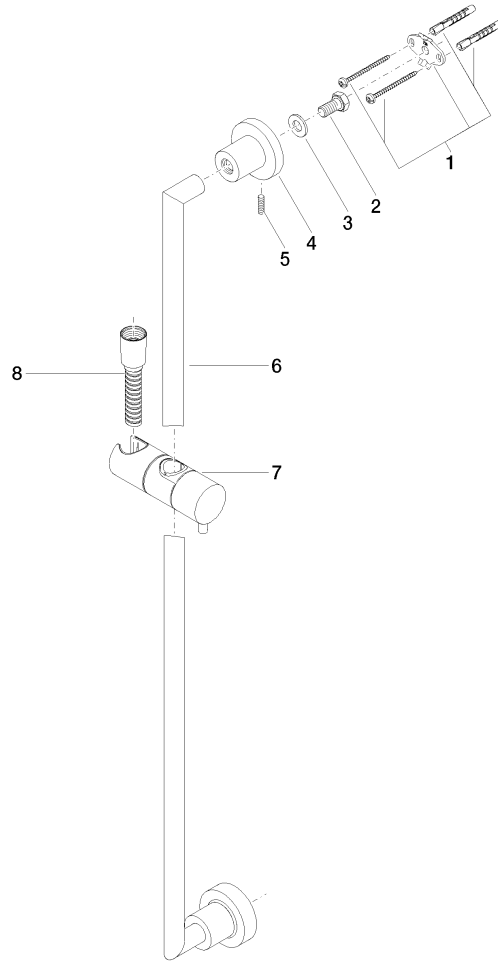

ST 050 203 1892

- slide bar
- Pipe diameter 18 mm
- rosettes Ø 55 mm
- gauge 800 mm
- metal shower hose 1750mm with integrated anti-twist protection
- shower hose connector 3/8"
- Three or five settings: COMPACT RAIN, COMPACT SOFT FLOW, COMPACT AQUAPRESSURE FLOW, max. flow rate 15 l/min (at 3 bar)
- Function from: 7 l/min
- spray head Ø 100mm

- slide bar
- Pipe diameter 18 mm
- rosettes Ø 55 mm
- gauge 800 mm
- metal shower hose 1750mm with integrated anti-twist protection
- shower hose connector 3/8"
- WRAS 2009048

This article does not include a hand shower!

Required miscellaneous

	Hand shower FlowReduce - Matte Black	28 018 979-33 0010
---	---	--------------------

ST 050 203 1892

Certificates

WRAS_2009048. ACS_20 ACC LY 738. IAPMO_4976 (1).

Spare parts list

No.	Item Number	Name	Quantity used	Delivery time
1	05 17 20 739 00 90	fixing set	2	2
2	09 30 30 071 90	screw	2	2
3	09 30 11 046 90	disc	2	2
4	08 17 89 505-33	holder	2	30
5	04 31 11 113 00 90	pin	2	2
6	05 28 22 590 00-33	bar	1	30
7	12 580 970-33	Slide unit - Matte Black	1	10
8	28 322 970-33	Metal shower hose 1/2" x 3/8" x 1750 mm - Matte Black	1	2

ST 050 203 1892

- Three or five settings: COMPACT RAIN, COMPACT SOFT FLOW, COMPACT AQUAPRESSURE FLOW, max. flow rate 15 l/min (at 3 bar)
- with anti-scale system
- spray head Ø 100mm
- 1/2" connection
- WRAS 2210003
- Function from: 7 l/min