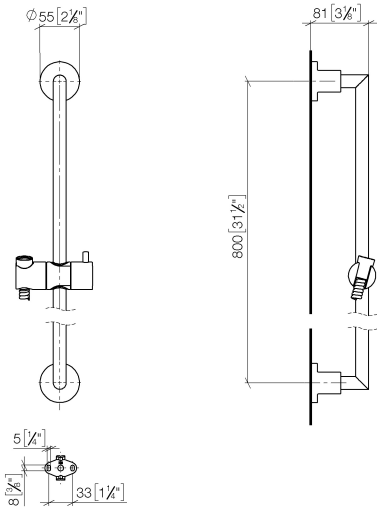

ST 050 203 1892

- slide bar
- Pipe diameter 18 mm
- rosettes Ø 55 mm
- gauge 800 mm
- metal shower hose 1750mm with integrated anti-twist protection
- shower hose connector 3/8"
- Three or five settings: COMPACT RAIN, COMPACT SOFT FLOW, COMPACT AQUAPRESSURE FLOW, max. flow rate 15 l/min (at 3 bar)
- Function from: 7 l/min
- spray head Ø 100mm

No.	Item Number	Name	Quantity used	Delivery time
1	09 23 01 039 90	sieve	1	2

ST 050 203 1892

- slide bar
- Pipe diameter 18 mm
- rosettes Ø 55 mm
- gauge 800 mm
- metal shower hose 1750mm with integrated anti-twist protection
- shower hose connector 3/8"
- WRAS 2009048

TARA Shower set - Champagne (22kt Gold)

TARA

ST 050 203 1892

ST 050 203 1892

mm [inches]

ST 050 203 1892

Parts for other finishes can be found here: [Chrome](#)

Spare parts list

No.	Item Number	Name	Quantity used	Delivery time
1	05 17 20 739 00 90	fixing set	2	2
2	09 30 30 071 90	screw	2	2
3	09 30 11 046 90	disc	2	2
4	08 17 89 505-47	holder	2	30
5	04 31 11 113 00 90	pin	2	2
6	05 28 22 590 00-47	bar	1	30
7	12 580 970-47	Slide unit - Champagne (22kt Gold)	1	30
8	28 322 970-47	Metal shower hose 1/2" x 3/8" x 1750 mm - Champagne (22kt Gold)	1	30