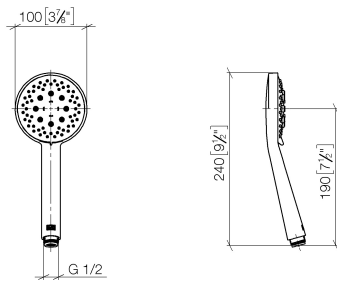

ST 050 203 1892

- slide bar
- Pipe diameter 18 mm
- rosettes Ø 55 mm
- gauge 800 mm
- metal shower hose 1750mm with integrated anti-twist protection
- shower hose connector 3/8"
- Three or five settings: COMPACT RAIN, COMPACT SOFT FLOW, COMPACT AQUAPRESSURE FLOW, max. flow rate 15 l/min (at 3 bar)
- Function from: 7 l/min
- spray head Ø 100mm

TARA Shower set - Champagne (22kt Gold)

TARA

ST 050 203 1892

TARA Shower set - Champagne (22kt Gold)

TARA

ST 050 203 1892

ST 050 203 1892

mm [inches]

No.	Item Number	Name	Quantity used	Delivery time
1	09 23 01 039 90	sieve	1	2

ST 050 203 1892

- slide bar
- Pipe diameter 18 mm
- rosettes Ø 55 mm
- gauge 800 mm
- metal shower hose 1750mm with integrated anti-twist protection
- shower hose connector 3/8"
- WRAS 2009048

No.	Item Number	Name	Quantity used	Delivery time
1	05 17 20 739 00 90	fixing set	2	2
2	09 30 30 071 90	screw	2	2
3	09 30 11 046 90	disc	2	2
4	08 17 89 505-47	holder	2	30
5	04 31 11 113 00 90	pin	2	2
6	05 28 22 590 00-47	bar	1	30
7	12 580 970-47	Slide unit - Champagne (22kt Gold)	1	30
8	28 322 970-47	Metal shower hose 1/2" x 3/8" x 1750 mm - Champagne (22kt Gold)	1	30