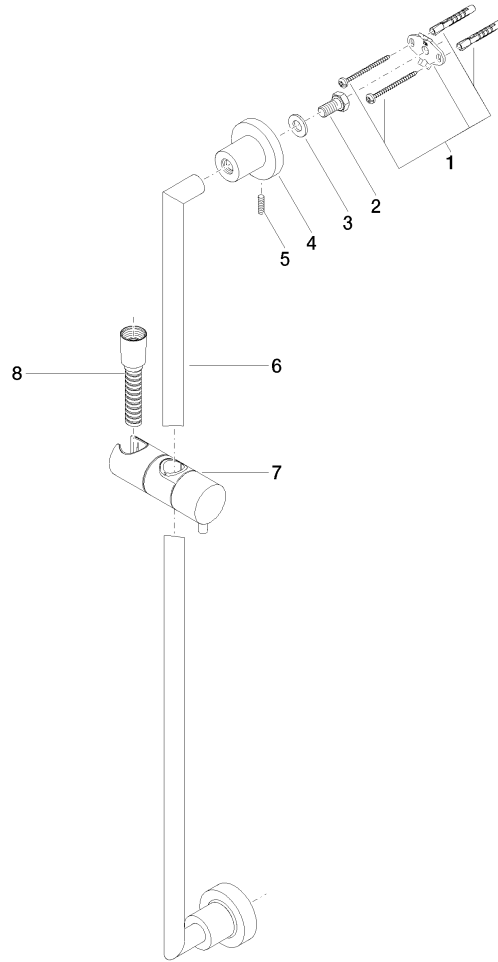

ST 050 203 1892

- slide bar
- Pipe diameter 18 mm
- rosettes Ø 55 mm
- gauge 800 mm
- metal shower hose 1750mm with integrated anti-twist protection
- shower hose connector 3/8"
- Three or five settings: COMPACT RAIN, COMPACT SOFT FLOW, COMPACT AQUAPRESSURE FLOW, max. flow rate 15 l/min (at 3 bar)
- Function from: 7 l/min
- spray head Ø 100mm

No.	Item Number	Name	Quantity used	Delivery time
1	09 23 01 039 90	sieve	1	2

ST 050 203 1892

- slide bar
- Pipe diameter 18 mm
- rosettes Ø 55 mm
- gauge 800 mm
- metal shower hose 1750mm with integrated anti-twist protection
- shower hose connector 3/8"
- WRAS 2009048

TARA Shower set - Champagne (22kt Gold)

TARA

ST 050 203 1892

ST 050 203 1892

mm [inches]

ST 050 203 1892

Parts for other finishes can be found here: [Chrome](#)

Spare parts list

No.	Item Number	Name	Quantity used	Delivery time
1	05 17 20 739 00 90	fixing set	2	2
2	09 30 30 071 90	screw	2	2
3	09 30 11 046 90	disc	2	2
4	08 17 89 505-47	holder	2	30
5	04 31 11 113 00 90	pin	2	2
6	05 28 22 590 00-47	bar	1	30
7	12 580 970-47	Slide unit - Champagne (22kt Gold)	1	30
8	28 322 970-47	Metal shower hose 1/2" x 3/8" x 1750 mm - Champagne (22kt Gold)	1	30