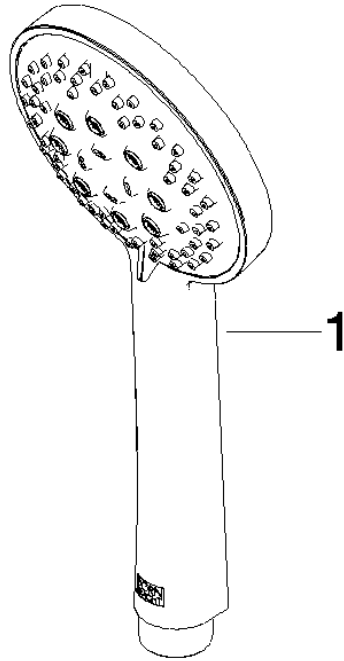

ST 050 203 1892

- slide bar
- Pipe diameter 18 mm
- rosettes Ø 55 mm
- gauge 800 mm
- metal shower hose 1750mm with integrated anti-twist protection
- shower hose connector 3/8"
- Three or five settings: COMPACT RAIN, COMPACT SOFT FLOW, COMPACT AQUAPRESSURE FLOW, max. flow rate 15 l/min (at 3 bar)
- Function from: 7 l/min
- spray head Ø 100mm

TARA Shower set - Champagne (22kt Gold)

TARA

ST 050 203 1892

TARA Shower set - Champagne (22kt Gold)

TARA

ST 050 203 1892

ST 050 203 1892

mm [inches]

Flow rate chart

Certificates

LGA_29984.

DVGW_DW-
6517DN0129.

WRAS_2210003.

ST 050 203 1892

Parts for other
finishes can be found
here: [Chrome](#)

Spare parts list

No.	Item Number	Name	Quantity used	Delivery time
1	09 23 01 039 90	sieve	1	2

ST 050 203 1892

- slide bar
- Pipe diameter 18 mm
- rosettes Ø 55 mm
- gauge 800 mm
- metal shower hose 1750mm with integrated anti-twist protection
- shower hose connector 3/8"
- WRAS 2009048