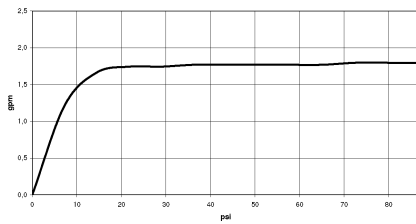

## Shower set - Brushed Platinum

IMO

ST 050 203 2979

---

ST 050 203 2979

mm [inches]

Flow rate chart

Certificates