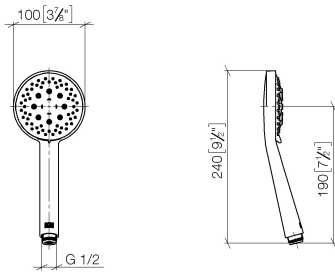

ST 050 203 2979

Fits: IMO, LISSÉ, META

- slide bar
- Pipe diameter 18 mm
- gauge 853 mm
- metal shower hose 1750mm with integrated anti-twist protection
- shower hose connector 3/8"
- Three or five settings: COMPACT RAIN, COMPACT SOFT FLOW, COMPACT AQUAPRESSURE FLOW, max. flow rate 6.8 l/min (at 3 bar)
- Function from: 6 l/min
- spray head Ø 100mm
- This product can help a building meet the requirements of Green Building Rating Systems, e.g. LEED®, BREEAM®, DGNB

## Shower set - Brushed Platinum

---

IMO

ST 050 203 2979

ST 050 203 2979

Fits: IMO, LULU, MEM, TARA, CL.1, LISSÉ, VAIA, META, CYO

- slide bar
- Pipe diameter 18 mm
- gauge 853 mm
- metal shower hose 1750mm with integrated anti-twist protection
- shower hose connector 3/8"
- WRAS 2009048

ST 050 203 2979

mm [inches]

Certificates

WRAS\_2009048. ACS\_20 ACC LY 738. IAPMO\_4976 (1).

ST 050 203 2979

Spare parts list

No.	Item Number	Name	Quantity used	Delivery time
1	05 17 20 726 02 90	fixing set	2	2
2	08 17 20 726 90	holder	2	2
3	09 31 11 049 90	pin	2	2
4	04 31 11 113 00 90	pin	2	2
5	08 17 97 054-06	holder	2	10
6	90 28 22 597 00-06	holder	1	10
7	12 580 970-06	Slide unit - Brushed Platinum	1	10
8	28 322 970-06	Metal shower hose 1/2" x 3/8" x 1750 mm - Brushed Platinum	1	2

## Shower set - Brushed Platinum

IMO

ST 050 203 2979

---

ST 050 203 2979

mm [inches]

Flow rate chart

Certificates