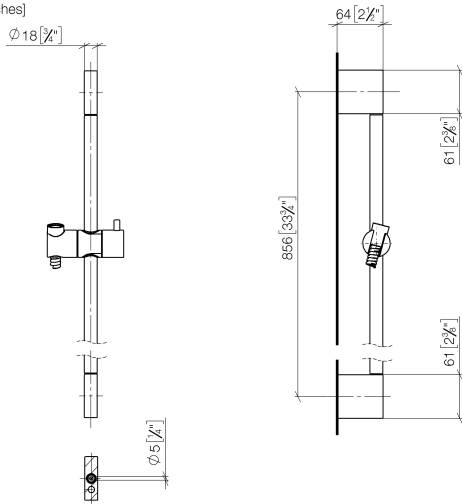

ST 050 203 2979

Fits: IMO, LISSÉ, META

- slide bar
- Pipe diameter 18 mm
- gauge 853 mm
- metal shower hose 1750mm with integrated anti-twist protection
- shower hose connector 3/8"
- Three or five settings: COMPACT RAIN, COMPACT SOFT FLOW, COMPACT AQUAPRESSURE FLOW, max. flow rate 6.8 l/min (at 3 bar)
- Function from: 6 l/min
- spray head Ø 100mm
- This product can help a building meet the requirements of Green Building Rating Systems, e.g. LEED®, BREEAM®, DGNB

## Shower set - Brushed Platinum

---

IMO

ST 050 203 2979

ST 050 203 2979

Fits: IMO, LULU, MEM, TARA, CL.1, LISSÉ, VAIA, META, CYO

- slide bar
- Pipe diameter 18 mm
- gauge 853 mm
- metal shower hose 1750mm with integrated anti-twist protection
- shower hose connector 3/8"
- WRAS 2009048

ST 050 203 2979

mm [inches]

Certificates

WRAS\_2009048. ACS\_20 ACC LY 738. IAPMO\_4976 (1).

ST 050 203 2979

Spare parts list

No.	Item Number	Name	Quantity used	Delivery time
1	05 17 20 726 02 90	fixing set	2	2
2	08 17 20 726 90	holder	2	2
3	09 31 11 049 90	pin	2	2
4	04 31 11 113 00 90	pin	2	2
5	08 17 97 054-06	holder	2	10
6	90 28 22 597 00-06	holder	1	10
7	12 580 970-06	Slide unit - Brushed Platinum	1	10
8	28 322 970-06	Metal shower hose 1/2" x 3/8" x 1750 mm - Brushed Platinum	1	2