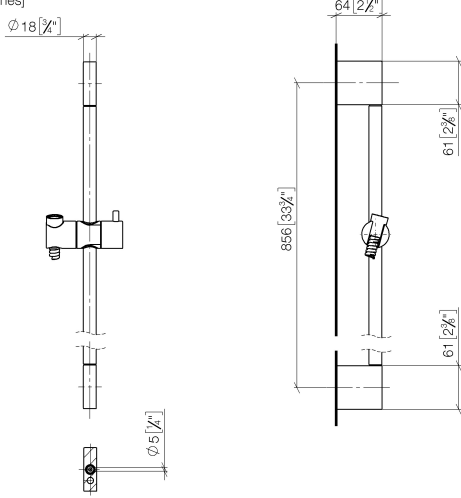

ST 050 203 2979

Fits: IMO, LISSÉ, META

- slide bar
- Pipe diameter 18 mm
- gauge 853 mm
- metal shower hose 1750mm with integrated anti-twist protection
- shower hose connector 3/8"
- Three or five settings: COMPACT RAIN, COMPACT SOFT FLOW, COMPACT AQUAPRESSURE FLOW, max. flow rate 6.8 l/min (at 3 bar)
- Function from: 6 l/min
- spray head Ø 100mm
- This product can help a building meet the requirements of Green Building Rating Systems, e.g. LEED®, BREEAM®, DGNB

## Shower set - Dark Chrome

---

IMO

ST 050 203 2979

ST 050 203 2979

Fits: IMO, LULU, MEM, TARA, CL.1, LISSÉ,  
VAIA, META, CYO

- slide bar
- Pipe diameter 18 mm
- gauge 853 mm
- metal shower hose 1750mm with integrated anti-twist protection
- shower hose connector 3/8"
- WRAS 2009048

Recommended miscellaneous

Wall elbow - Dark Chrome

28 450 980-19

Recommended miscellaneous

LISSÉ Wall elbow - Dark Chrome

28 450 845-19

ST 050 203 2979

mm [inches]

## Shower set - Dark Chrome

---

IMO

ST 050 203 2979

ST 050 203 2979

mm [inches]

Flow rate chart

Certificates