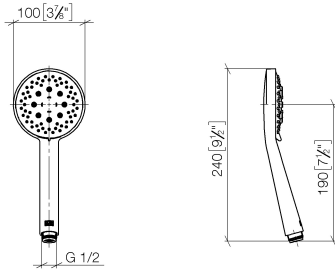

ST 050 203 2979

Fits: IMO, LISSÉ, META

- slide bar
- Pipe diameter 18 mm
- gauge 853 mm
- metal shower hose 1750mm with integrated anti-twist protection
- shower hose connector 3/8"
- Three or five settings: COMPACT RAIN, COMPACT SOFT FLOW, COMPACT AQUAPRESSURE FLOW, max. flow rate 6.8 l/min (at 3 bar)
- Function from: 6 l/min
- spray head Ø 100mm
- This product can help a building meet the requirements of Green Building Rating Systems, e.g. LEED®, BREEAM®, DGNB

## Shower set - Dark Chrome

---

IMO

ST 050 203 2979

ST 050 203 2979

Fits: IMO, LULU, MEM, TARA, CL.1, LISSÉ,  
VAIA, META, CYO

- slide bar
- Pipe diameter 18 mm
- gauge 853 mm
- metal shower hose 1750mm with integrated anti-twist protection
- shower hose connector 3/8"
- WRAS 2009048

## Shower set - Dark Chrome

---

IMO

ST 050 203 2979

ST 050 203 2979

mm [inches]

Flow rate chart

Certificates