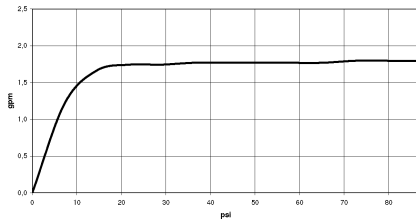

## Shower set - Dark Chrome

---

IMO

ST 050 203 2979

ST 050 203 2979

mm [inches]

Flow rate chart

Certificates