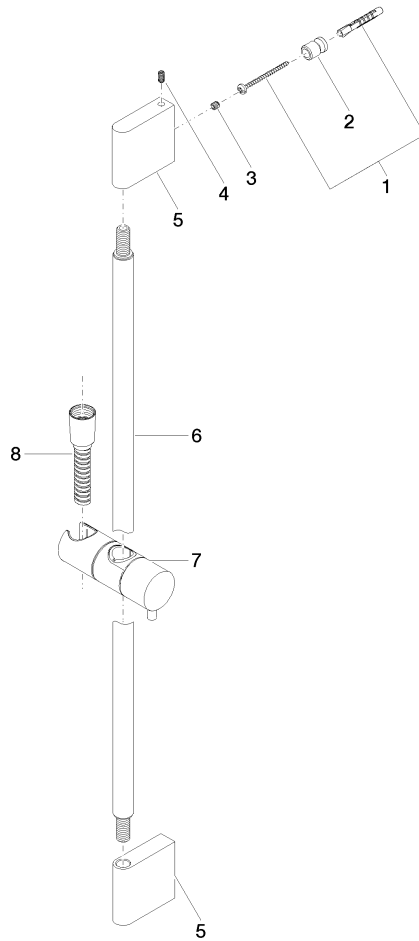

ST 050 203 2979

Fits: IMO, LISSÉ, META

- slide bar
- Pipe diameter 18 mm
- gauge 853 mm
- metal shower hose 1750mm with integrated anti-twist protection
- shower hose connector 3/8"
- Three or five settings: COMPACT RAIN, COMPACT SOFT FLOW, COMPACT AQUAPRESSURE FLOW, max. flow rate 6.8 l/min (at 3 bar)
- Function from: 6 l/min
- spray head Ø 100mm
- This product can help a building meet the requirements of Green Building Rating Systems, e.g. LEED®, BREEAM®, DGNB

## Shower set - Dark Chrome

---

IMO

ST 050 203 2979

ST 050 203 2979

Fits: IMO, LULU, MEM, TARA, CL.1, LISSÉ,  
VAIA, META, CYO

- slide bar
- Pipe diameter 18 mm
- gauge 853 mm
- metal shower hose 1750mm with integrated anti-twist protection
- shower hose connector 3/8"
- WRAS 2009048

Recommended miscellaneous

Wall elbow - Dark Chrome

28 450 980-19

Recommended miscellaneous

LISSÉ Wall elbow - Dark Chrome

28 450 845-19

ST 050 203 2979

mm [inches]

ST 050 203 2979

Parts for other finishes can be found here: [Chrome](#)

- Three or five settings: COMPACT RAIN, COMPACT SOFT FLOW, COMPACT AQUAPRESSURE FLOW, max. flow rate 6.8 l/min (at 3 bar)
- with anti-scale system
- spray head Ø 100mm
- 1/2" connection
- Function from: 6 l/min
- This product can help a building meet the requirements of Green Building Rating Systems, e.g. LEED®, BREEAM®, DGNB