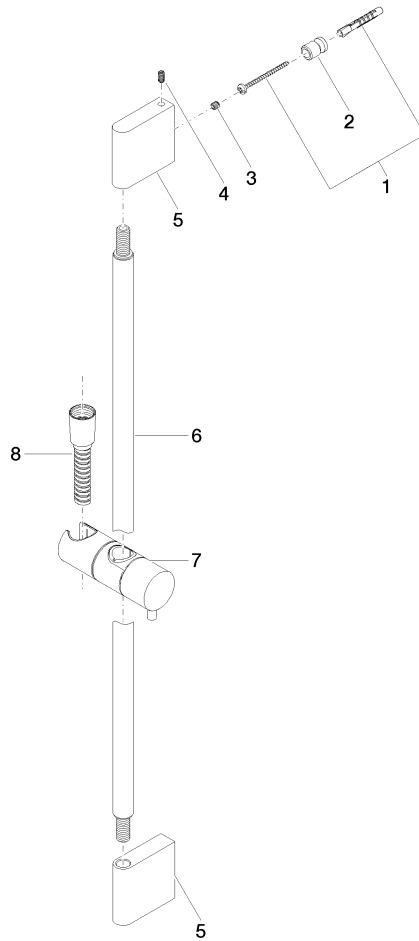

Shower set - Brushed Durabronze (23kt Gold)

ST 050 203 2979

Fits: IMO, LISSÉ, META

- slide bar
- Pipe diameter 18 mm
- gauge 853 mm
- metal shower hose 1750mm with integrated anti-twist protection
- shower hose connector 3/8"
- Three or five settings: COMPACT RAIN, COMPACT SOFT FLOW, COMPACT AQUAPRESSURE FLOW, max. flow rate 6.8 l/min (at 3 bar)
- Function from: 6 l/min
- spray head Ø 100mm
- This product can help a building meet the requirements of Green Building Rating Systems, e.g. LEED®, BREEAM®, DGNB

Spare parts list

No.	Item Number	Name	Quantity used	Delivery time
1	05 17 20 726 02 90	fixing set	2	2
2	08 17 20 726 90	holder	2	2
3	09 31 11 049 90	pin	2	2
4	04 31 11 113 00 90	pin	2	2
5	08 17 97 054-28	holder	2	20
6	90 28 22 597 00-28	holder	1	-
Spare part can no longer be ordered, please order the replacement item				
7	12 580 970-28	Slide unit - Brushed Durabron (23kt Gold)	1	20
8	28 322 970-28	Metal shower hose 1/2" x 3/8" x 1750 mm - Brushed Durabron (23kt Gold)	1	20