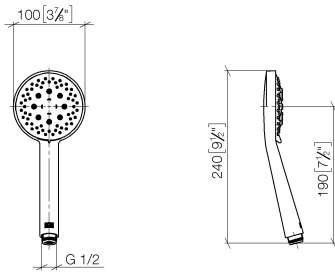

Shower set - Brushed Durabronze (23kt Gold)

ST 050 203 2979

Fits: IMO, LISSÉ, META

- slide bar
- Pipe diameter 18 mm
- gauge 853 mm
- metal shower hose 1750mm with integrated anti-twist protection
- shower hose connector 3/8"
- Three or five settings: COMPACT RAIN, COMPACT SOFT FLOW, COMPACT AQUAPRESSURE FLOW, max. flow rate 6.8 l/min (at 3 bar)
- Function from: 6 l/min
- spray head Ø 100mm
- This product can help a building meet the requirements of Green Building Rating Systems, e.g. LEED®, BREEAM®, DGNB

Spare parts list

No.	Item Number	Name	Quantity used	Delivery time
1	05 17 20 726 02 90	fixing set	2	2
2	08 17 20 726 90	holder	2	2
3	09 31 11 049 90	pin	2	2
4	04 31 11 113 00 90	pin	2	2
5	08 17 97 054-28	holder	2	20
6	90 28 22 597 00-28	holder	1	-
Spare part can no longer be ordered, please order the replacement item				
7	12 580 970-28	Slide unit - Brushed Durabron (23kt Gold)	1	20
8	28 322 970-28	Metal shower hose 1/2" x 3/8" x 1750 mm - Brushed Durabron (23kt Gold)	1	20

ST 050 203 2979

ST 050 203 2979

mm [inches]

Flow rate chart

Certificates

LGA_29984.

Spare parts list

No.	Item Number	Name	Quantity used	Delivery time
1	09 23 01 039 90	sieve	1	2