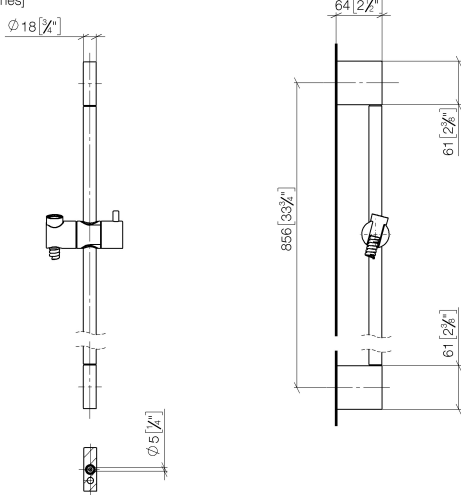

Shower set - Brushed Durabronze (23kt Gold)

ST 050 203 2979

Fits: IMO, LISSÉ, META

- slide bar
- Pipe diameter 18 mm
- gauge 853 mm
- metal shower hose 1750mm with integrated anti-twist protection
- shower hose connector 3/8"
- Three or five settings: COMPACT RAIN, COMPACT SOFT FLOW, COMPACT AQUAPRESSURE FLOW, max. flow rate 6.8 l/min (at 3 bar)
- Function from: 6 l/min
- spray head Ø 100mm
- This product can help a building meet the requirements of Green Building Rating Systems, e.g. LEED®, BREEAM®, DGNB

Shower set - Brushed Durabrass (23kt Gold)

IMO

ST 050 203 2979

ST 050 203 2979

mm [inches]

Certificates

WRAS_2009048. ACS_20 ACC LY 738.

ST 050 203 2979

Spare parts list

No.	Item Number	Name	Quantity used	Delivery time
1	05 17 20 726 02 90	fixing set	2	2
2	08 17 20 726 90	holder	2	2
3	09 31 11 049 90	pin	2	2
4	04 31 11 113 00 90	pin	2	2
5	08 17 97 054-28	holder	2	20
6	90 28 22 597 00-28	holder	1	-
Spare part can no longer be ordered, please order the replacement item				
7	12 580 970-28	Slide unit - Brushed Durabron (23kt Gold)	1	20
8	28 322 970-28	Metal shower hose 1/2" x 3/8" x 1750 mm - Brushed Durabron (23kt Gold)	1	20