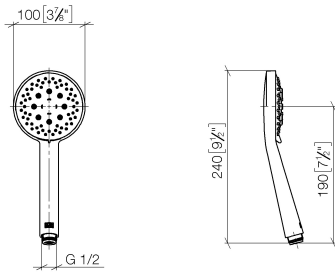

ST 050 203 2979

Fits: IMO, LISSÉ, META

- slide bar
- Pipe diameter 18 mm
- gauge 853 mm
- metal shower hose 1750mm with integrated anti-twist protection
- shower hose connector 3/8"
- Three or five settings: COMPACT RAIN, COMPACT SOFT FLOW, COMPACT AQUAPRESSURE FLOW, max. flow rate 6.8 l/min (at 3 bar)
- Function from: 6 l/min
- spray head Ø 100mm
- This product can help a building meet the requirements of Green Building Rating Systems, e.g. LEED®, BREEAM®, DGNB

## Shower set - Brushed Bronze

---

IMO

ST 050 203 2979

ST 050 203 2979

Fits: IMO, LULU, MEM, TARA, CL.1, LISSÉ,  
VAIA, META, CYO

- slide bar
- Pipe diameter 18 mm
- gauge 853 mm
- metal shower hose 1750mm with integrated anti-twist protection
- shower hose connector 3/8"
- WRAS 2009048

ST 050 203 2979

mm [inches]

ST 050 203 2979

Spare parts list

No.	Item Number	Name	Quantity used	Delivery time
1	05 17 20 726 02 90	fixing set	2	2
2	08 17 20 726 90	holder	2	2
3	09 31 11 049 90	pin	2	2
4	04 31 11 113 00 90	pin	2	2
5	08 17 97 054-42	holder	2	60
6	90 28 22 597 00-42	holder	1	30
7	12 580 970-42	Slide unit - Brushed Bronze	1	30
8	28 322 970-42	Metal shower hose 1/2" x 3/8" x 1750 mm - Brushed Bronze	1	30

## Shower set - Brushed Bronze

---

IMO

ST 050 203 2979

ST 050 203 2979

mm [inches]

Flow rate chart

Certificates