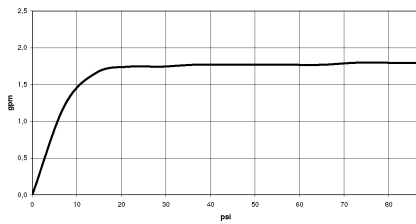

## Shower set - Brushed Bronze

---

IMO

ST 050 203 2979

ST 050 203 2979

mm [inches]

Flow rate chart

Certificates