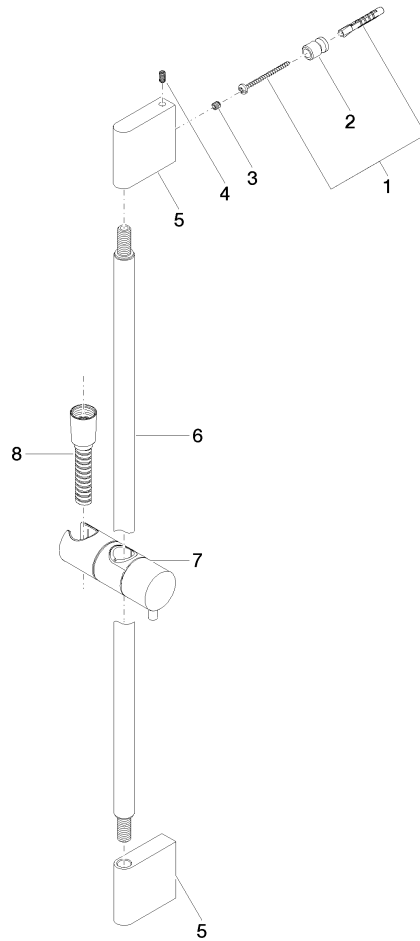

ST 050 203 2979

Fits: IMO, LISSÉ, META

- slide bar
- Pipe diameter 18 mm
- gauge 853 mm
- metal shower hose 1750mm with integrated anti-twist protection
- shower hose connector 3/8"
- Three or five settings: COMPACT RAIN, COMPACT SOFT FLOW, COMPACT AQUAPRESSURE FLOW, max. flow rate 6.8 l/min (at 3 bar)
- Function from: 6 l/min
- spray head Ø 100mm
- This product can help a building meet the requirements of Green Building Rating Systems, e.g. LEED®, BREEAM®, DGNB

## Shower set - Brushed Bronze

---

IMO

ST 050 203 2979

ST 050 203 2979

Fits: IMO, LULU, MEM, TARA, CL.1, LISSÉ,  
VAIA, META, CYO

- slide bar
- Pipe diameter 18 mm
- gauge 853 mm
- metal shower hose 1750mm with integrated anti-twist protection
- shower hose connector 3/8"
- WRAS 2009048

ST 050 203 2979

mm [inches]

ST 050 203 2979

Spare parts list

No.	Item Number	Name	Quantity used	Delivery time
1	05 17 20 726 02 90	fixing set	2	2
2	08 17 20 726 90	holder	2	2
3	09 31 11 049 90	pin	2	2
4	04 31 11 113 00 90	pin	2	2
5	08 17 97 054-42	holder	2	60
6	90 28 22 597 00-42	holder	1	30
7	12 580 970-42	Slide unit - Brushed Bronze	1	30
8	28 322 970-42	Metal shower hose 1/2" x 3/8" x 1750 mm - Brushed Bronze	1	30