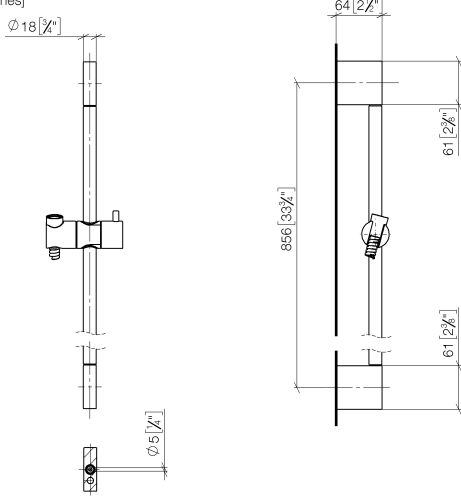

ST 050 203 2979

Fits: IMO, LISSÉ, META

- slide bar
- Pipe diameter 18 mm
- gauge 853 mm
- metal shower hose 1750mm with integrated anti-twist protection
- shower hose connector 3/8"
- Three or five settings: COMPACT RAIN, COMPACT SOFT FLOW, COMPACT AQUAPRESSURE FLOW, max. flow rate 6.8 l/min (at 3 bar)
- Function from: 6 l/min
- spray head Ø 100mm
- This product can help a building meet the requirements of Green Building Rating Systems, e.g. LEED®, BREEAM®, DGNB

ST 050 203 2979

mm [inches]

ST 050 203 2979

Spare parts list

No.	Item Number	Name	Quantity used	Delivery time
1	05 17 20 726 02 90	fixing set	2	2
2	08 17 20 726 90	holder	2	2
3	09 31 11 049 90	pin	2	2
4	04 31 11 113 00 90	pin	2	2
5	08 17 97 054-42	holder	2	60
6	90 28 22 597 00-42	holder	1	30
7	12 580 970-42	Slide unit - Brushed Bronze	1	30
8	28 322 970-42	Metal shower hose 1/2" x 3/8" x 1750 mm - Brushed Bronze	1	30