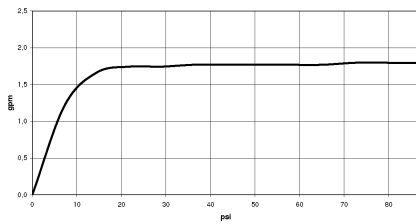

## Shower set - Brushed Chrome

---

IMO

ST 050 203 2979

ST 050 203 2979

mm [inches]

Flow rate chart

Certificates