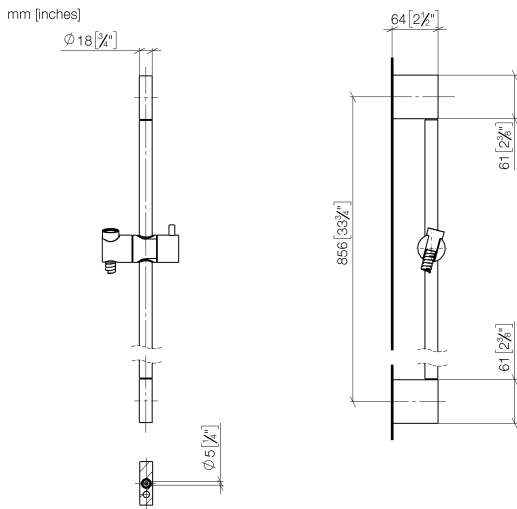

# Shower set - Brushed Chrome

ST 050 203 2979

Fits: IMO, LISSÉ, META

- slide bar
- Pipe diameter 18 mm
- gauge 853 mm
- metal shower hose 1750mm with integrated anti-twist protection
- shower hose connector 3/8"
- Three or five settings: COMPACT RAIN, COMPACT SOFT FLOW, COMPACT AQUAPRESSURE FLOW, max. flow rate 6.8 l/min (at 3 bar)
- Function from: 6 l/min
- spray head Ø 100mm
- This product can help a building meet the requirements of Green Building Rating Systems, e.g. LEED®, BREEAM®, DGNB

## Shower set - Brushed Chrome

---

IMO

ST 050 203 2979

ST 050 203 2979

Fits: IMO, LULU, MEM, TARA, CL.1, LISSÉ,  
VAIA, META, CYO

- slide bar
- Pipe diameter 18 mm
- gauge 853 mm
- metal shower hose 1750mm with integrated anti-twist protection
- shower hose connector 3/8"
- WRAS 2009048

ST 050 203 2979

Certificates

WRAS\_2009048. ACS\_20 ACC LY 738. IAPMO\_4976 (2).

ST 050 203 2979

Parts for other finishes can be found here: [Chrome](#)

**Spare parts list**

No.	Item Number	Name	Quantity used	Delivery time
1	05 17 20 726 02 90	fixing set	2	2
2	08 17 20 726 90	holder	2	2
3	09 31 11 049 90	pin	2	2
4	04 31 11 113 00 90	pin	2	2
5	08 17 97 054-93	holder	2	20
6	90 28 22 597 00-93	holder	1	20
7	12 580 970-93	Slide unit - Brushed Chrome	1	20
8	28 322 970-93	Metal shower hose 1/2" x 3/8" x 1750 mm - Brushed Chrome	1	20

## Shower set - Brushed Chrome

---

IMO

ST 050 203 2979

ST 050 203 2979

mm [inches]

Flow rate chart

Certificates