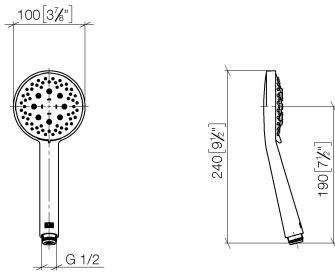

# Shower set - Brushed Chrome

ST 050 203 2979

Fits: IMO, LISSÉ, META

- slide bar
- Pipe diameter 18 mm
- gauge 853 mm
- metal shower hose 1750mm with integrated anti-twist protection
- shower hose connector 3/8"
- Three or five settings: COMPACT RAIN, COMPACT SOFT FLOW, COMPACT AQUAPRESSURE FLOW, max. flow rate 6.8 l/min (at 3 bar)
- Function from: 6 l/min
- spray head Ø 100mm
- This product can help a building meet the requirements of Green Building Rating Systems, e.g. LEED®, BREEAM®, DGNB

## Shower set - Brushed Chrome

---

IMO

ST 050 203 2979

ST 050 203 2979

Fits: IMO, LULU, MEM, TARA, CL.1, LISSÉ,  
VAIA, META, CYO

- slide bar
- Pipe diameter 18 mm
- gauge 853 mm
- metal shower hose 1750mm with integrated anti-twist protection
- shower hose connector 3/8"
- WRAS 2009048

## Shower set - Brushed Chrome

---

IMO

ST 050 203 2979

ST 050 203 2979

mm [inches]

Flow rate chart

Certificates