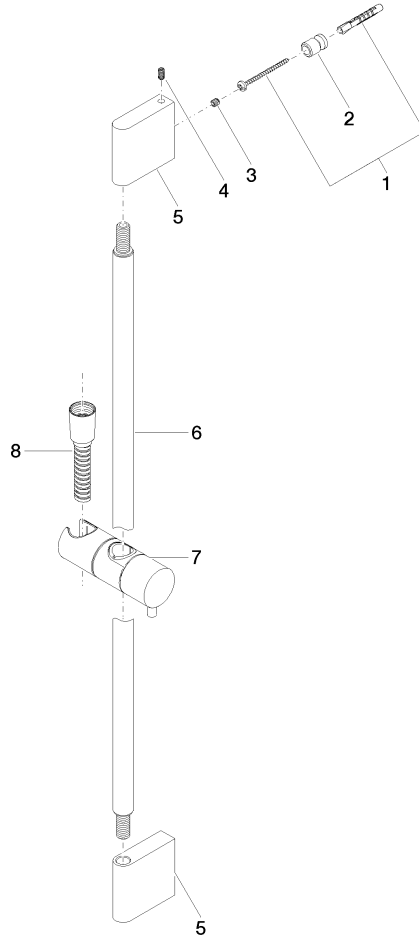

# Shower set - Brushed Chrome

ST 050 203 2979

Fits: IMO, LISSÉ, META

- slide bar
- Pipe diameter 18 mm
- gauge 853 mm
- metal shower hose 1750mm with integrated anti-twist protection
- shower hose connector 3/8"
- Three or five settings: COMPACT RAIN, COMPACT SOFT FLOW, COMPACT AQUAPRESSURE FLOW, max. flow rate 6.8 l/min (at 3 bar)
- Function from: 6 l/min
- spray head Ø 100mm
- This product can help a building meet the requirements of Green Building Rating Systems, e.g. LEED®, BREEAM®, DGNB

## Shower set - Brushed Chrome

---

IMO

ST 050 203 2979

ST 050 203 2979

Fits: IMO, LULU, MEM, TARA, CL.1, LISSÉ,  
VAIA, META, CYO

- slide bar
- Pipe diameter 18 mm
- gauge 853 mm
- metal shower hose 1750mm with integrated anti-twist protection
- shower hose connector 3/8"
- WRAS 2009048

ST 050 203 2979

Certificates

WRAS\_2009048. ACS\_20 ACC LY 738. IAPMO\_4976 (2).

ST 050 203 2979

Parts for other finishes can be found here: [Chrome](#)

**Spare parts list**

No.	Item Number	Name	Quantity used	Delivery time
1	05 17 20 726 02 90	fixing set	2	2
2	08 17 20 726 90	holder	2	2
3	09 31 11 049 90	pin	2	2
4	04 31 11 113 00 90	pin	2	2
5	08 17 97 054-93	holder	2	20
6	90 28 22 597 00-93	holder	1	20
7	12 580 970-93	Slide unit - Brushed Chrome	1	20
8	28 322 970-93	Metal shower hose 1/2" x 3/8" x 1750 mm - Brushed Chrome	1	20