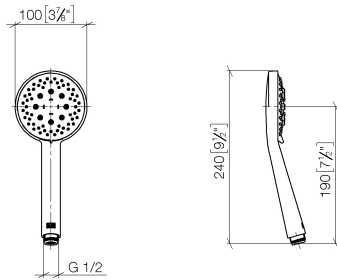

Shower set - Brushed Platinum

ST 050 203 9979

Fits: IMO, LULU, MEM, TARA, CL.1, LISSÉ, VAIA, META, CYO

- slide bar
- Pipe diameter 18 mm
- gauge 853 mm
- metal shower hose 1750mm with integrated anti-twist protection
- shower hose connector 3/8"
- Three or five settings: COMPACT RAIN, COMPACT SOFT FLOW, COMPACT AQUAPRESSURE FLOW, max. flow rate 15 l/min (at 3 bar)
- Function from: 7 l/min
- spray head Ø 100mm

Shower set - Brushed Platinum

IMO

ST 050 203 9979

Fits: IMO, LULU, MEM, TARA, CL.1, LISSÉ, VAIA, META, CYO

- slide bar
- Pipe diameter 18 mm
- gauge 853 mm
- metal shower hose 1750mm with integrated anti-twist protection
- shower hose connector 3/8"
- WRAS 2009048

ST 050 203 9979

mm [inches]

Certificates

WRAS_2009048. ACS_20 ACC LY 738. IAPMO_4976 (1).

ST 050 203 9979

Spare parts list

No.	Item Number	Name	Quantity used	Delivery time
1	05 17 20 726 02 90	fixing set	2	2
2	08 17 20 726 90	holder	2	2
3	09 31 11 049 90	pin	2	2
4	04 31 11 113 00 90	pin	2	2
5	08 17 97 054-06	holder	2	10
6	90 28 22 597 00-06	holder	1	10
7	12 580 970-06	Slide unit - Brushed Platinum	1	10
8	28 322 970-06	Metal shower hose 1/2" x 3/8" x 1750 mm - Brushed Platinum	1	2

ST 050 203 9979

ST 050 203 9979

mm [inches]

Flow rate chart

Certificates

LGA_29984.

DVGW_DW-
6517DN0129.

WRAS_2210003.