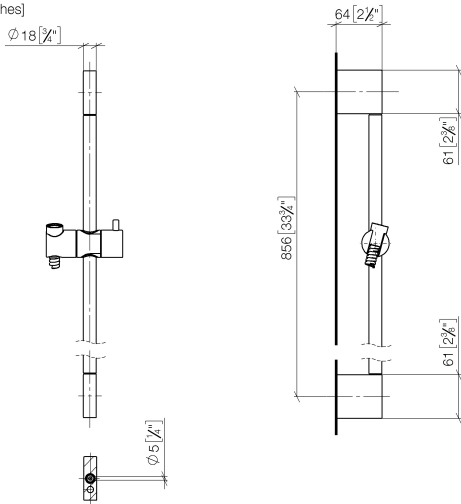

Shower set - Brushed Platinum

ST 050 203 9979

Fits: IMO, LULU, MEM, TARA, CL.1, LISSÉ, VAIA, META, CYO

- slide bar
- Pipe diameter 18 mm
- gauge 853 mm
- metal shower hose 1750mm with integrated anti-twist protection
- shower hose connector 3/8"
- Three or five settings: COMPACT RAIN, COMPACT SOFT FLOW, COMPACT AQUAPRESSURE FLOW, max. flow rate 15 l/min (at 3 bar)
- Function from: 7 l/min
- spray head Ø 100mm

Shower set - Brushed Platinum

IMO

ST 050 203 9979

Fits: IMO, LULU, MEM, TARA, CL.1, LISSÉ, VAIA, META, CYO

- slide bar
- Pipe diameter 18 mm
- gauge 853 mm
- metal shower hose 1750mm with integrated anti-twist protection
- shower hose connector 3/8"
- WRAS 2009048

ST 050 203 9979

mm [inches]

Certificates

WRAS_2009048. ACS_20 ACC LY 738. IAPMO_4976 (1).

ST 050 203 9979

Spare parts list

No.	Item Number	Name	Quantity used	Delivery time
1	05 17 20 726 02 90	fixing set	2	2
2	08 17 20 726 90	holder	2	2
3	09 31 11 049 90	pin	2	2
4	04 31 11 113 00 90	pin	2	2
5	08 17 97 054-06	holder	2	10
6	90 28 22 597 00-06	holder	1	10
7	12 580 970-06	Slide unit - Brushed Platinum	1	10
8	28 322 970-06	Metal shower hose 1/2" x 3/8" x 1750 mm - Brushed Platinum	1	2