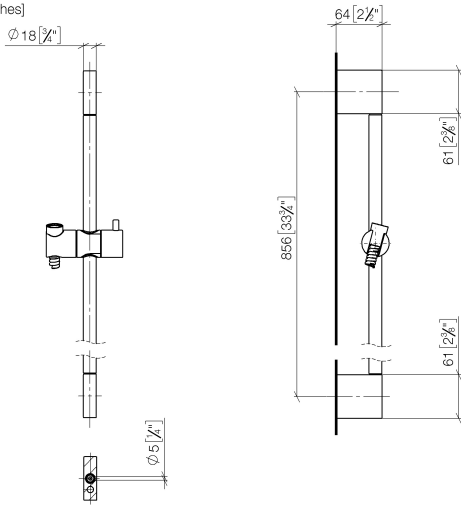

Shower set - Brushed Light Gold

IMO

ST 050 203 9979

Fits: IMO, LULU, MEM, TARA, CL.1, LISSÉ, VAIA, META, CYO

- slide bar
- Pipe diameter 18 mm
- gauge 853 mm
- metal shower hose 1750mm with integrated anti-twist protection
- shower hose connector 3/8"
- Three or five settings: COMPACT RAIN, COMPACT SOFT FLOW, COMPACT AQUAPRESSURE FLOW, max. flow rate 15 l/min (at 3 bar)
- Function from: 7 l/min
- spray head Ø 100mm

ST 050 203 9979

Fits: IMO, LULU, MEM, TARA, CL.1, LISSÉ,
VAIA, META, CYO

- slide bar
- Pipe diameter 18 mm
- gauge 853 mm
- metal shower hose 1750mm with integrated anti-twist protection
- shower hose connector 3/8"
- WRAS 2009048

Required miscellaneous

	Concealed wall elbow - •min. recess depth 90 mm •max. recess depth 163 mm	35 085 970 90
---	--	---------------

Required miscellaneous

	Slide unit - Brushed Light Gold	12 580 970-27
---	--	---------------

Required miscellaneous

	Hand shower FlowReduce - Brushed Light Gold	28 018 979-27 0010
---	--	-----------------------

ST 050 203 9979

mm [inches]

ST 050 203 9979

Spare parts list

No.	Item Number	Name	Quantity used	Delivery time
1	05 17 20 726 02 90	fixing set	2	2
2	08 17 20 726 90	holder	2	2
3	09 31 11 049 90	pin	2	2
4	04 31 11 113 00 90	pin	2	2
5	08 17 97 054-27	holder	2	60
6	90 28 22 597 00-27	holder	1	30
7	12 580 970-27	Slide unit - Brushed Light Gold	1	30
8	28 322 970-27	Metal shower hose 1/2" x 3/8" x 1750 mm - Brushed Light Gold	1	30