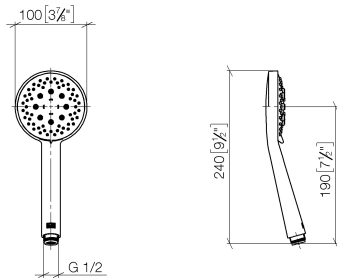

Shower set - Brushed Light Gold

IMO

ST 050 203 9979

Fits: IMO, LULU, MEM, TARA, CL.1, LISSÉ, VAIA, META, CYO

- slide bar
- Pipe diameter 18 mm
- gauge 853 mm
- metal shower hose 1750mm with integrated anti-twist protection
- shower hose connector 3/8"
- Three or five settings: COMPACT RAIN, COMPACT SOFT FLOW, COMPACT AQUAPRESSURE FLOW, max. flow rate 15 l/min (at 3 bar)
- Function from: 7 l/min
- spray head Ø 100mm

Required miscellaneous

	Hand shower FlowReduce - Brushed Light Gold	28 018 979-27 0010
---	--	-----------------------

ST 050 203 9979

mm [inches]

ST 050 203 9979

Spare parts list

No.	Item Number	Name	Quantity used	Delivery time
1	05 17 20 726 02 90	fixing set	2	2
2	08 17 20 726 90	holder	2	2
3	09 31 11 049 90	pin	2	2
4	04 31 11 113 00 90	pin	2	2
5	08 17 97 054-27	holder	2	60
6	90 28 22 597 00-27	holder	1	30
7	12 580 970-27	Slide unit - Brushed Light Gold	1	30
8	28 322 970-27	Metal shower hose 1/2" x 3/8" x 1750 mm - Brushed Light Gold	1	30

ST 050 203 9979

- Three or five settings: COMPACT RAIN, COMPACT SOFT FLOW, COMPACT AQUAPRESSURE FLOW, max. flow rate 15 l/min (at 3 bar)
- with anti-scale system
- spray head Ø 100mm
- 1/2" connection
- WRAS 2210003
- Function from: 7 l/min

ST 050 203 9979

ST 050 203 9979

mm [inches]

Flow rate chart

Certificates

LGA_29984.

WRAS_2210003.

ST 050 203 9979