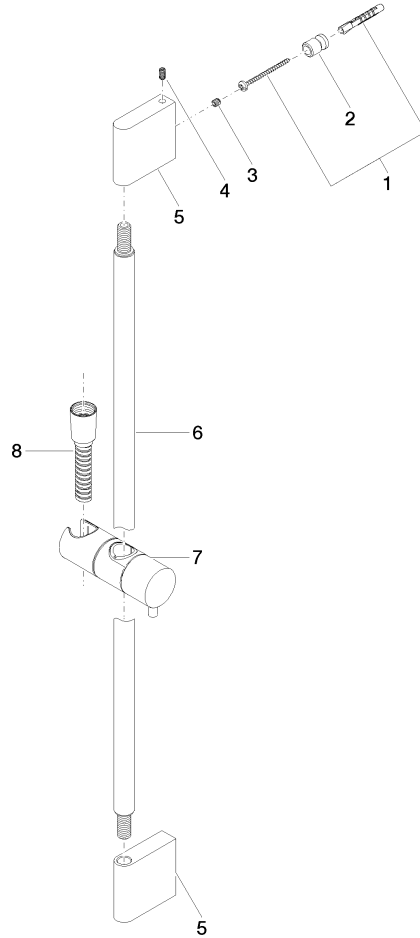

Shower set - Brushed Light Gold

IMO

ST 050 203 9979

Fits: IMO, LULU, MEM, TARA, CL.1, LISSÉ, VAIA, META, CYO

- slide bar
- Pipe diameter 18 mm
- gauge 853 mm
- metal shower hose 1750mm with integrated anti-twist protection
- shower hose connector 3/8"
- Three or five settings: COMPACT RAIN, COMPACT SOFT FLOW, COMPACT AQUAPRESSURE FLOW, max. flow rate 15 l/min (at 3 bar)
- Function from: 7 l/min
- spray head Ø 100mm

ST 050 203 9979

Fits: IMO, LULU, MEM, TARA, CL.1, LISSÉ,
VAIA, META, CYO

- slide bar
- Pipe diameter 18 mm
- gauge 853 mm
- metal shower hose 1750mm with integrated anti-twist protection
- shower hose connector 3/8"
- WRAS 2009048

Required miscellaneous

	Hand shower FlowReduce - Brushed Light Gold	28 018 979-27 0010
---	--	-----------------------

ST 050 203 9979

mm [inches]

ST 050 203 9979

Spare parts list

No.	Item Number	Name	Quantity used	Delivery time
1	05 17 20 726 02 90	fixing set	2	2
2	08 17 20 726 90	holder	2	2
3	09 31 11 049 90	pin	2	2
4	04 31 11 113 00 90	pin	2	2
5	08 17 97 054-27	holder	2	60
6	90 28 22 597 00-27	holder	1	30
7	12 580 970-27	Slide unit - Brushed Light Gold	1	30
8	28 322 970-27	Metal shower hose 1/2" x 3/8" x 1750 mm - Brushed Light Gold	1	30

ST 050 203 9979

- Three or five settings: COMPACT RAIN, COMPACT SOFT FLOW, COMPACT AQUAPRESSURE FLOW, max. flow rate 15 l/min (at 3 bar)
- with anti-scale system
- spray head Ø 100mm
- 1/2" connection
- WRAS 2210003
- Function from: 7 l/min