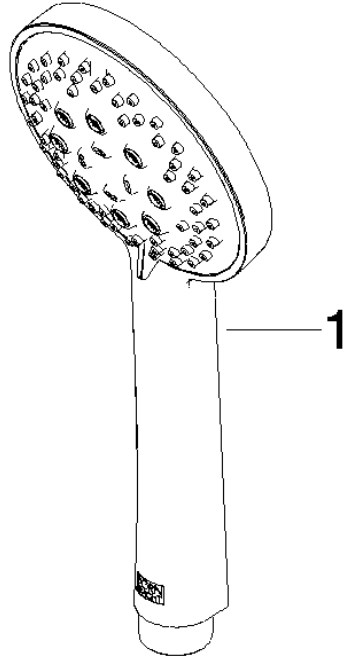

**Shower set - Matte Black**

ST 050 203 9979

Fits: IMO, LULU, MEM, TARA, CL.1, LISSÉ, VAIA, META, CYO

- slide bar
- Pipe diameter 18 mm
- gauge 853 mm
- metal shower hose 1750mm with integrated anti-twist protection
- shower hose connector 3/8"
- Three or five settings: COMPACT RAIN, COMPACT SOFT FLOW, COMPACT AQUAPRESSURE FLOW, max. flow rate 15 l/min (at 3 bar)
- Function from: 7 l/min
- spray head Ø 100mm

ST 050 203 9979

Spare parts list

No.	Item Number	Name	Quantity used	Delivery time
1	05 17 20 726 02 90	fixing set	2	2
2	08 17 20 726 90	holder	2	2
3	09 31 11 049 90	pin	2	2
4	04 31 11 113 00 90	pin	2	2
5	08 17 97 054-33	holder	2	30
6	90 28 22 597 00-33	holder	1	30
7	12 580 970-33	Slide unit - Matte Black	1	10
8	28 322 970-33	Metal shower hose 1/2" x 3/8" x 1750 mm - Matte Black	1	2

## Shower set - Matte Black

---

IMO

ST 050 203 9979

ST 050 203 9979

mm [inches]

Flow rate chart

Certificates

LGA\_29984.

DVGW\_DW-  
6517DN0129.

WRAS\_2210003.

ST 050 203 9979

Parts for other  
finishes can be found  
here: [Chrome](#)

Spare parts list

No.	Item Number	Name	Quantity used	Delivery time
1	09 23 01 039 90	sieve	1	2