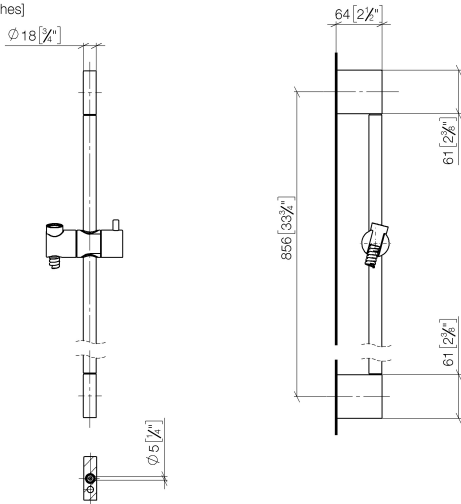

ST 050 203 9979

mm [inches]

Certificates

WRAS_2009048. ACS_20 ACC LY 738. IAPMO_4976 (1).