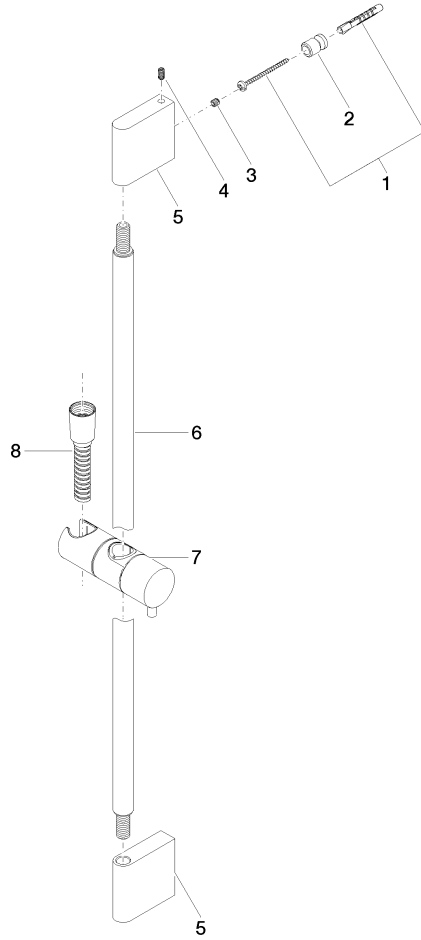

**Shower set - Matte Black**

ST 050 203 9979

Fits: IMO, LULU, MEM, TARA, CL.1, LISSÉ, VAIA, META, CYO

- slide bar
- Pipe diameter 18 mm
- gauge 853 mm
- metal shower hose 1750mm with integrated anti-twist protection
- shower hose connector 3/8"
- Three or five settings: COMPACT RAIN, COMPACT SOFT FLOW, COMPACT AQUAPRESSURE FLOW, max. flow rate 15 l/min (at 3 bar)
- Function from: 7 l/min
- spray head Ø 100mm

ST 050 203 9979

Spare parts list

No.	Item Number	Name	Quantity used	Delivery time
1	05 17 20 726 02 90	fixing set	2	2
2	08 17 20 726 90	holder	2	2
3	09 31 11 049 90	pin	2	2
4	04 31 11 113 00 90	pin	2	2
5	08 17 97 054-33	holder	2	30
6	90 28 22 597 00-33	holder	1	30
7	12 580 970-33	Slide unit - Matte Black	1	10
8	28 322 970-33	Metal shower hose 1/2" x 3/8" x 1750 mm - Matte Black	1	2