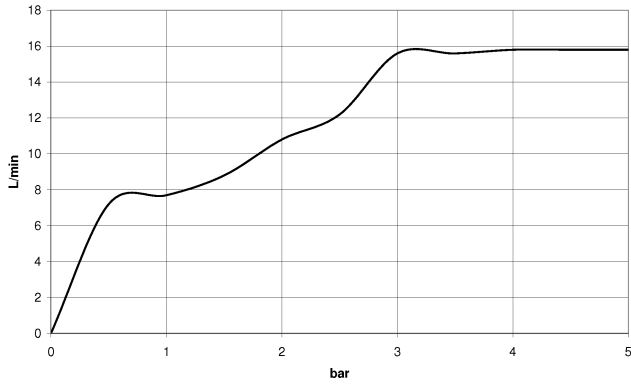

## Shower set - Matte Black

---

IMO

ST 050 203 9979

ST 050 203 9979

mm [inches]

Flow rate chart

Certificates