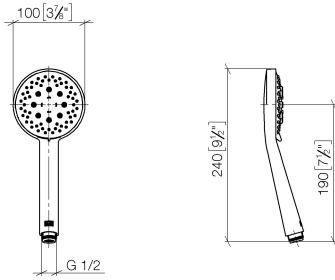

**Shower set - Matte Black**

ST 050 203 9979

Fits: IMO, LULU, MEM, TARA, CL.1, LISSÉ, VAIA, META, CYO

- slide bar
- Pipe diameter 18 mm
- gauge 853 mm
- metal shower hose 1750mm with integrated anti-twist protection
- shower hose connector 3/8"
- Three or five settings: COMPACT RAIN, COMPACT SOFT FLOW, COMPACT AQUAPRESSURE FLOW, max. flow rate 15 l/min (at 3 bar)
- Function from: 7 l/min
- spray head Ø 100mm

## Shower set - Matte Black

---

IMO

ST 050 203 9979

ST 050 203 9979

mm [inches]

Flow rate chart

Certificates

LGA\_29984.

DVGW\_DW-  
6517DN0129.

WRAS\_2210003.

ST 050 203 9979

Parts for other  
finishes can be found  
here: [Chrome](#)

Spare parts list

No.	Item Number	Name	Quantity used	Delivery time
1	09 23 01 039 90	sieve	1	2