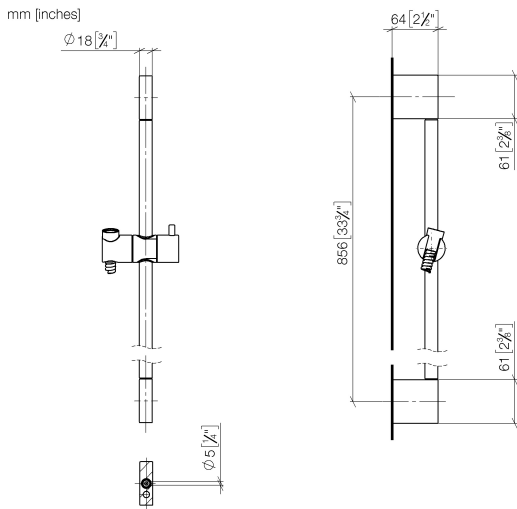

Shower set - Brushed Chrome

ST 050 203 9979

Fits: IMO, LULU, MEM, TARA, CL.1, LISSÉ, VAIA, META, CYO

- slide bar
- Pipe diameter 18 mm
- gauge 853 mm
- metal shower hose 1750mm with integrated anti-twist protection
- shower hose connector 3/8"
- Three or five settings: COMPACT RAIN, COMPACT SOFT FLOW, COMPACT AQUAPRESSURE FLOW, max. flow rate 15 l/min (at 3 bar)
- Function from: 7 l/min
- spray head Ø 100mm

ST 050 203 9979

Fits: IMO, LULU, MEM, TARA, CL.1, LISSÉ,
VAIA, META, CYO

- slide bar
- Pipe diameter 18 mm
- gauge 853 mm
- metal shower hose 1750mm with integrated anti-twist protection
- shower hose connector 3/8"
- WRAS 2009048

ST 050 203 9979

Certificates

WRAS_2009048. ACS_20 ACC LY 738. IAPMO_4976 (2).

ST 050 203 9979

Parts for other finishes can be found here: [Chrome](#)

Spare parts list

No.	Item Number	Name	Quantity used	Delivery time
1	05 17 20 726 02 90	fixing set	2	2
2	08 17 20 726 90	holder	2	2
3	09 31 11 049 90	pin	2	2
4	04 31 11 113 00 90	pin	2	2
5	08 17 97 054-93	holder	2	20
6	90 28 22 597 00-93	holder	1	20
7	12 580 970-93	Slide unit - Brushed Chrome	1	20
8	28 322 970-93	Metal shower hose 1/2" x 3/8" x 1750 mm - Brushed Chrome	1	20

ST 050 203 9979

- Three or five settings: COMPACT RAIN, COMPACT SOFT FLOW, COMPACT AQUAPRESSURE FLOW, max. flow rate 15 l/min (at 3 bar)
- with anti-scale system
- spray head Ø 100mm
- 1/2" connection
- WRAS 2210003
- Function from: 7 l/min