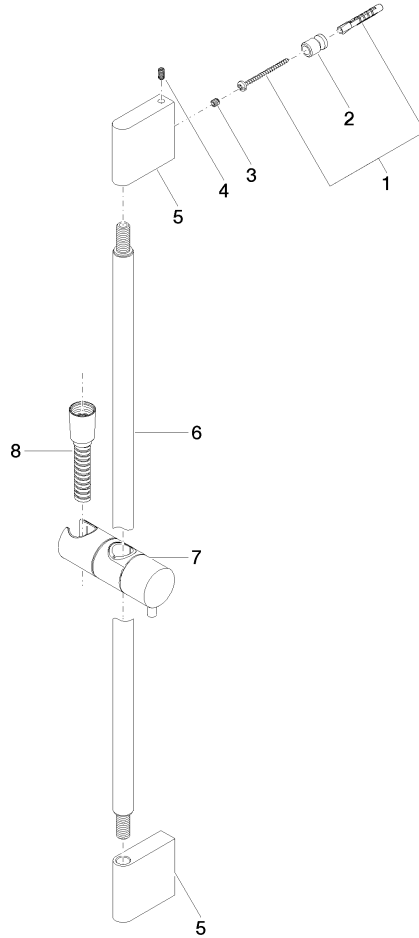

Shower set - Brushed Chrome

ST 050 203 9979

Fits: IMO, LULU, MEM, TARA, CL.1, LISSÉ, VAIA, META, CYO

- slide bar
- Pipe diameter 18 mm
- gauge 853 mm
- metal shower hose 1750mm with integrated anti-twist protection
- shower hose connector 3/8"
- Three or five settings: COMPACT RAIN, COMPACT SOFT FLOW, COMPACT AQUAPRESSURE FLOW, max. flow rate 15 l/min (at 3 bar)
- Function from: 7 l/min
- spray head Ø 100mm

ST 050 203 9979

Fits: IMO, LULU, MEM, TARA, CL.1, LISSÉ,
VAIA, META, CYO

- slide bar
- Pipe diameter 18 mm
- gauge 853 mm
- metal shower hose 1750mm with integrated anti-twist protection
- shower hose connector 3/8"
- WRAS 2009048

ST 050 203 9979

Certificates

WRAS_2009048. ACS_20 ACC LY 738. IAPMO_4976 (2).

ST 050 203 9979

Parts for other finishes can be found here: [Chrome](#)

Spare parts list

No.	Item Number	Name	Quantity used	Delivery time
1	05 17 20 726 02 90	fixing set	2	2
2	08 17 20 726 90	holder	2	2
3	09 31 11 049 90	pin	2	2
4	04 31 11 113 00 90	pin	2	2
5	08 17 97 054-93	holder	2	20
6	90 28 22 597 00-93	holder	1	20
7	12 580 970-93	Slide unit - Brushed Chrome	1	20
8	28 322 970-93	Metal shower hose 1/2" x 3/8" x 1750 mm - Brushed Chrome	1	20

ST 050 203 9979

- Three or five settings: COMPACT RAIN, COMPACT SOFT FLOW, COMPACT AQUAPRESSURE FLOW, max. flow rate 15 l/min (at 3 bar)
- with anti-scale system
- spray head Ø 100mm
- 1/2" connection
- WRAS 2210003
- Function from: 7 l/min