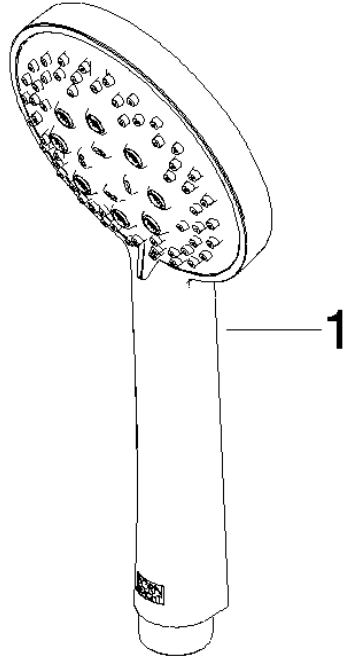

Shower set - Brushed Chrome

ST 050 203 9979

Fits: IMO, LULU, MEM, TARA, CL.1, LISSÉ, VAIA, META, CYO

- slide bar
- Pipe diameter 18 mm
- gauge 853 mm
- metal shower hose 1750mm with integrated anti-twist protection
- shower hose connector 3/8"
- Three or five settings: COMPACT RAIN, COMPACT SOFT FLOW, COMPACT AQUAPRESSURE FLOW, max. flow rate 15 l/min (at 3 bar)
- Function from: 7 l/min
- spray head Ø 100mm

ST 050 203 9979

Certificates

WRAS_2009048. ACS_20 ACC LY 738. IAPMO_4976 (2).

ST 050 203 9979

Parts for other finishes can be found here: [Chrome](#)

Spare parts list

No.	Item Number	Name	Quantity used	Delivery time
1	05 17 20 726 02 90	fixing set	2	2
2	08 17 20 726 90	holder	2	2
3	09 31 11 049 90	pin	2	2
4	04 31 11 113 00 90	pin	2	2
5	08 17 97 054-93	holder	2	20
6	90 28 22 597 00-93	holder	1	20
7	12 580 970-93	Slide unit - Brushed Chrome	1	20
8	28 322 970-93	Metal shower hose 1/2" x 3/8" x 1750 mm - Brushed Chrome	1	20

ST 050 203 9979

ST 050 203 9979

mm [inches]

Flow rate chart

Certificates

LGA_29984.

DVGW_DW-
6517DN0129.

WRAS_2210003.

ST 050 203 9979

Parts for other
finishes can be found
here: [Chrome](#)

Spare parts list

No.	Item Number	Name	Quantity used	Delivery time
1	09 23 01 039 90	sieve	1	2