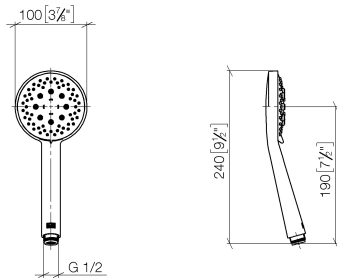

Shower set - Brushed Chrome

ST 050 203 9979

Fits: IMO, LULU, MEM, TARA, CL.1, LISSÉ, VAIA, META, CYO

- slide bar
- Pipe diameter 18 mm
- gauge 853 mm
- metal shower hose 1750mm with integrated anti-twist protection
- shower hose connector 3/8"
- Three or five settings: COMPACT RAIN, COMPACT SOFT FLOW, COMPACT AQUAPRESSURE FLOW, max. flow rate 15 l/min (at 3 bar)
- Function from: 7 l/min
- spray head Ø 100mm

ST 050 203 9979

- Three or five settings: COMPACT RAIN, COMPACT SOFT FLOW, COMPACT AQUAPRESSURE FLOW, max. flow rate 15 l/min (at 3 bar)
- with anti-scale system
- spray head Ø 100mm
- 1/2" connection
- WRAS 2210003
- Function from: 7 l/min

Shower set - Brushed Chrome

IMO

ST 050 203 9979

Shower set - Brushed Chrome

IMO

ST 050 203 9979

Shower set - Brushed Chrome

IMO

ST 050 203 9979

ST 050 203 9979

mm [inches]

Flow rate chart

Certificates

LGA_29984.

DVGW_DW-
6517DN0129.

WRAS_2210003.